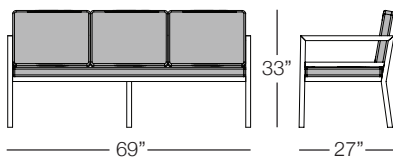

KANNOA

CALI

Shown in Natural Teak Wood
(This collection is only available in Natural Teak Wood)

Sofa

CAL103

SPECS & DIMENSIONS

Overall: w:69" d:27" h:33"
Seat Height: 16" Arm Height: 26"
Weight: 65 Lbs.

Notes: