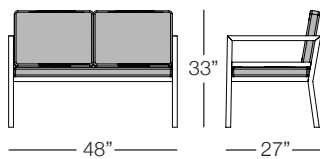

## CALI

Shown in Natural Teak Wood  
*(This collection is only available in Natural Teak Wood)*

Loveseat

CAL102

### SPECS & DIMENSIONS

Overall: w:48" d:27" h:33"  
Seat Height: 16" Arm Height: 26"  
Weight: 55 Lbs.

Notes: