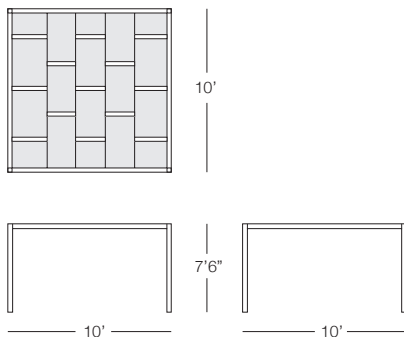

KANNOA

BREEZE

Shown in White Aluminum with White Sling
(Pieces may be available in different finishes. Please refer to the Materials section)

Cabana

BRE960

SPECS & DIMENSIONS

Overall: w:10' d:10' h:7'6"
Seat Height: N/A Arm Height: N/A
Weight: N/A Lbs.