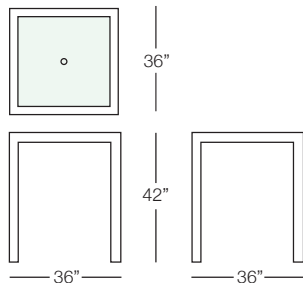

### Bar Table

#### SPECS & DIMENSIONS

Overall: w:36" d:36" h:42"  
Seat Height: N/A Arm Height: N/A  
Weight: 55 Lbs.

Notes: