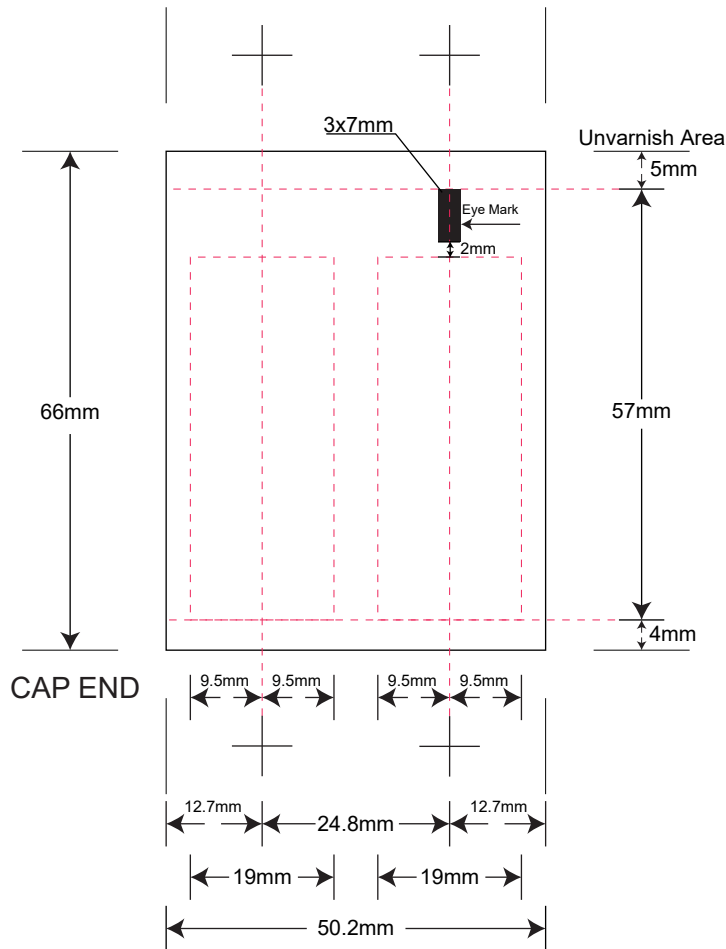

LEGEND	
Shoulder Marigin	4mm
Open End Marigin	5mm
Eye-Mark size	3x7mm

GENERAL INSTRUCTION
<ul style="list-style-type: none"> • All copy must be 2mm below eye-mark. • Keep eye-mark path free of copy and graphics

PRODUCT CODE: EHST007W

.25oz Stock Tube

TUBE SIZE: 16mm x 66mm

DIE LINE TYPE: Silk Screen

DATE: 07-JUN-2018

Please include a PDF, list of colors, and convert text to outlines when submitting.

These drawings and specifications are the property of Instockpack and shall not be copied, reproduced or used in any manner without the prior consent of Instockpack.

LEGEND

Shoulder Margin	4mm
Open End Margin	10mm
Eye-Mark size	2mm x 6.35mm

GENERAL INSTRUCTION

- All copy must be 2mm below eye-mark.
- Keep eye-mark path free of copy and graphics.
- All panels are shifted by 6.35mm from the crimp axis to move the overlap onto the back panel.
- Label corner radius is 3mm.

PRODUCT CODE: EHST007W

.25oz Stock Tube

TUBE SIZE: 16mm x 66mm

DIE LINE TYPE: Label overlap 6.35mm

DATE: 07-JUN-2018

Please include a PDF, list of colors, and convert text to outlines when submitting.

These drawings and specifications are the property of Instockpack and shall not be copied, reproduced or used in any manner without the prior consent of Instockpack.