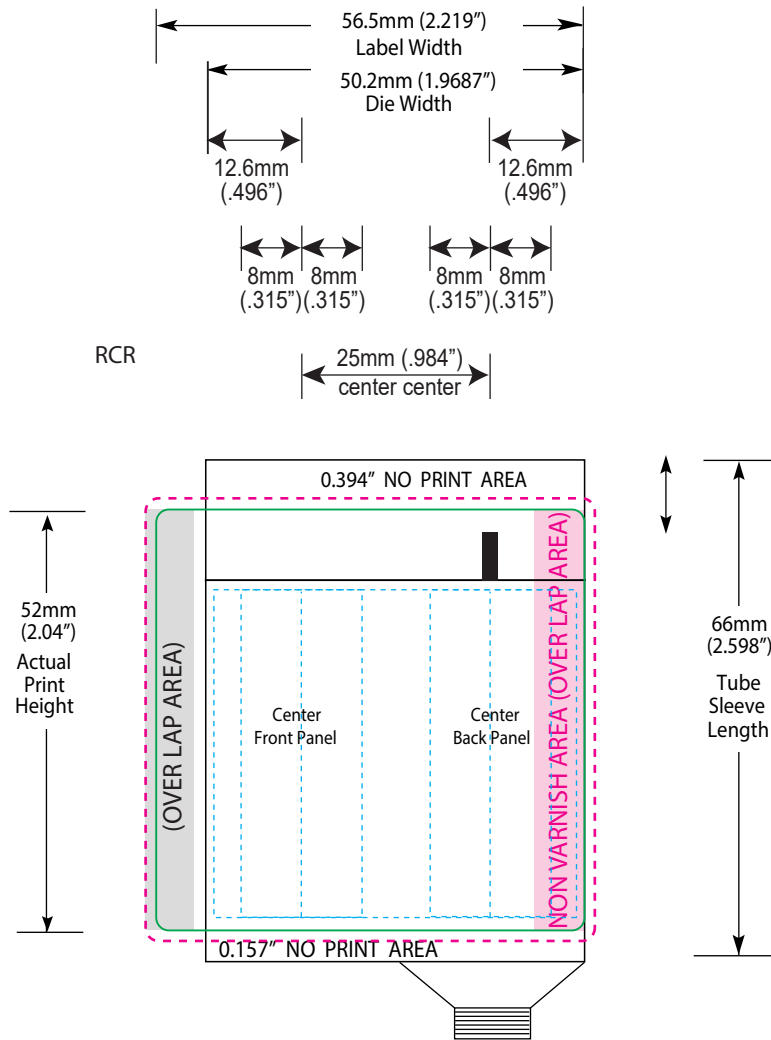

LEGEND	
Shoulder Marigin	4mm
Open End Marigin	5mm
Eye-Mark size	3x7mm

GENERAL INSTRUCTION
<ul style="list-style-type: none"> • All copy must be 2mm below eye-mark. • Keep eye-mark path free of copy and graphics

PRODUCT CODE: EHST007W

.25oz Stock Tube

TUBE SIZE: 16mm x 66mm

DIE LINE TYPE: Silk Screen

DATE: 07-JUN-2018

Please include a PDF, list of colors, and convert text to outlines when submitting.

These drawings and specifications are the property of Instockpack and shall not be copied, reproduced or used in any manner without the prior consent of Instockpack.

LEGEND

Shoulder Margin	4mm
Open End Margin	10mm
Eye-Mark size	2mm x 6.35mm

GENERAL INSTRUCTION

- All copy must be 2mm below eye-mark.
- Keep eye-mark path free of copy and graphics.
- All panels are shifted by 6.35mm from the crimp axis to move the overlap onto the back panel.
- Label corner radius is 3mm.

PRODUCT CODE: EHST007W

.25oz Stock Tube

TUBE SIZE: 16mm x 66mm

DIE LINE TYPE: Label overlap 6.35mm

DATE: 07-JUN-2018

Please include a PDF, list of colors, and convert text to outlines when submitting.

These drawings and specifications are the property of Instockpack and shall not be copied, reproduced or used in any manner without the prior consent of Instockpack.