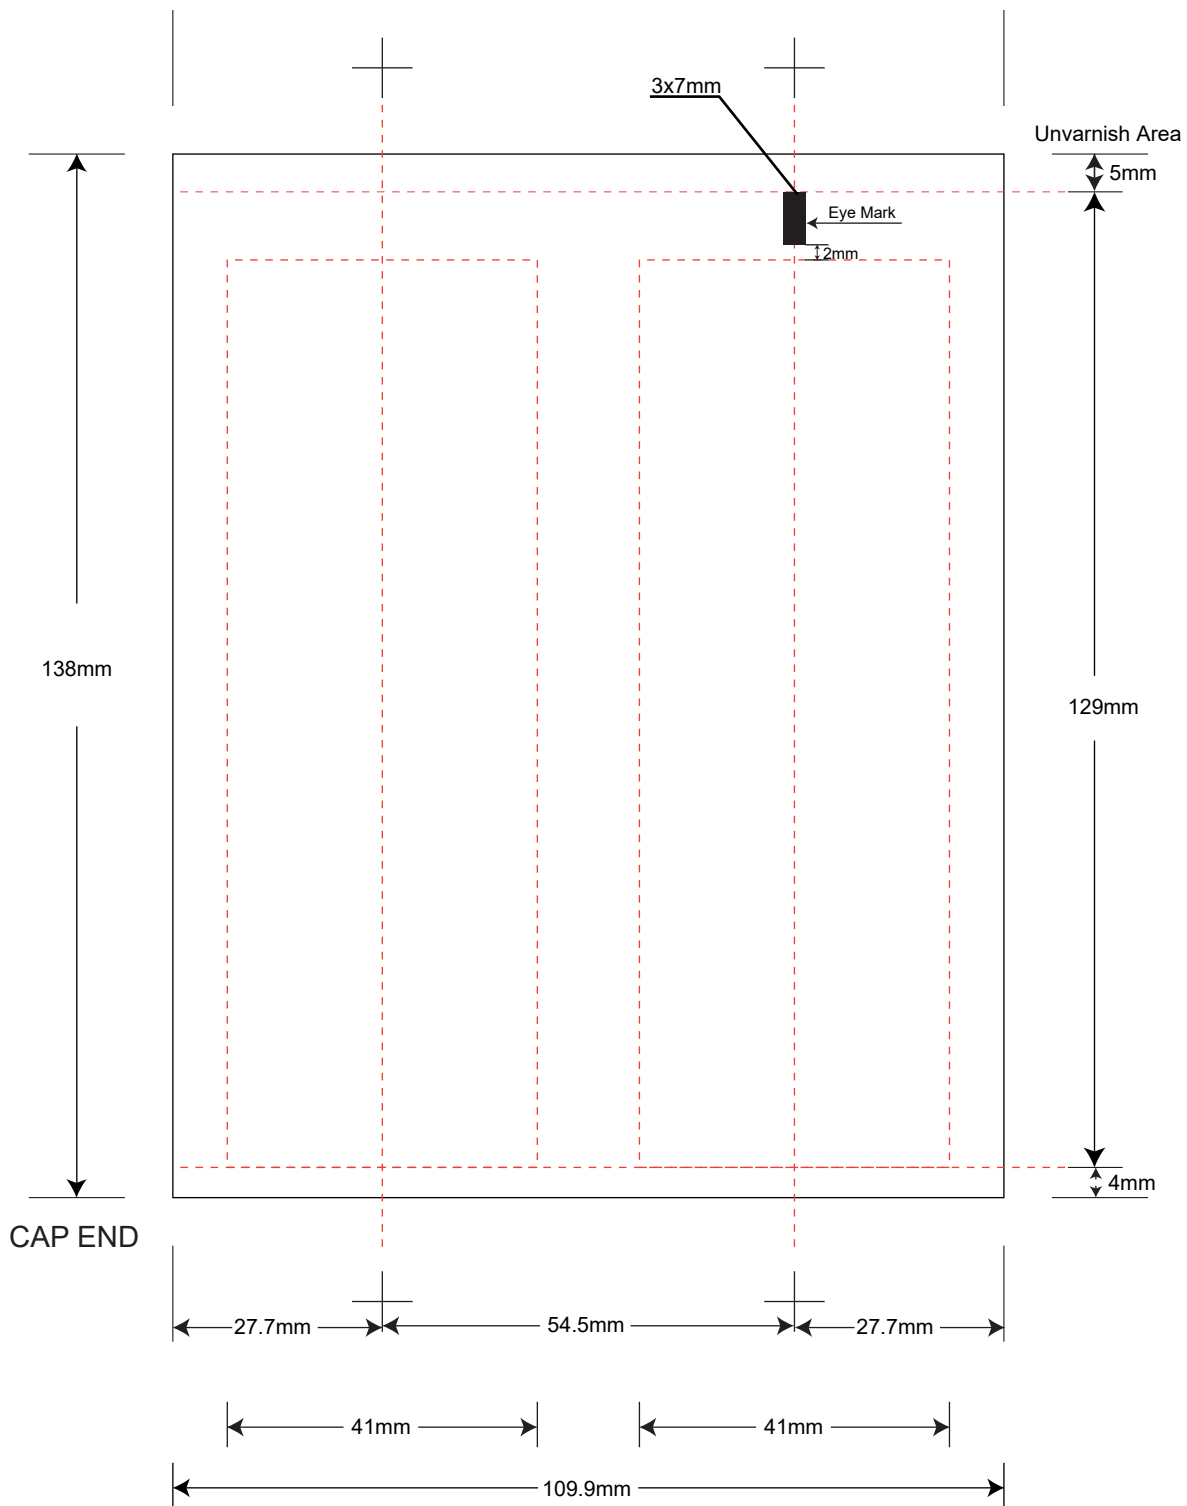

instockpack.

LEGEND	
Shoulder Margin	4mm
Open End Margin	5mm
Eye-Mark size	3x7mm

GENERAL INSTRUCTION
<ul style="list-style-type: none"> • All copy must be 2mm below eye-mark. • Keep eye-mark path free of copy and graphics

PRODUCT CODE: EHST090W	
3oz Stock Tube	TUBE SIZE: 35mm x 138mm
DIE LINE TYPE: Silk Screen	
DATE: 07-JUN-2018	
Please include a PDF, list of colors, and convert text to outlines when submitting.	

These drawings and specifications are the property of Instockpack and shall not be copied, reproduced or used in any manner without the prior consent of Instockpack.

LEGEND	
Shoulder Margin	4mm
Open End Margin	10mm
Eye-Mark size	2mm x 6.35mm

GENERAL INSTRUCTION

- All copy must be 2mm below eye-mark.
- Keep eye-mark path free of copy and graphics.
- All panels are shifted by 6.35mm from the crimp axis to move the overlap onto the back panel.
- Label corner radius is 3mm.

PRODUCT CODE: EHST090W	
3oz Stock Tube	TUBE SIZE: 35mm x 138mm
DIE LINE TYPE: Label overlap 6.35mm	
DATE: 07-JUN-2018	
Please include a PDF, list of colors, and convert text to outlines when submitting.	
These drawings and specifications are the property of Instockpack and shall not be copied, reproduced or used in any manner without the prior consent of Instockpack.	