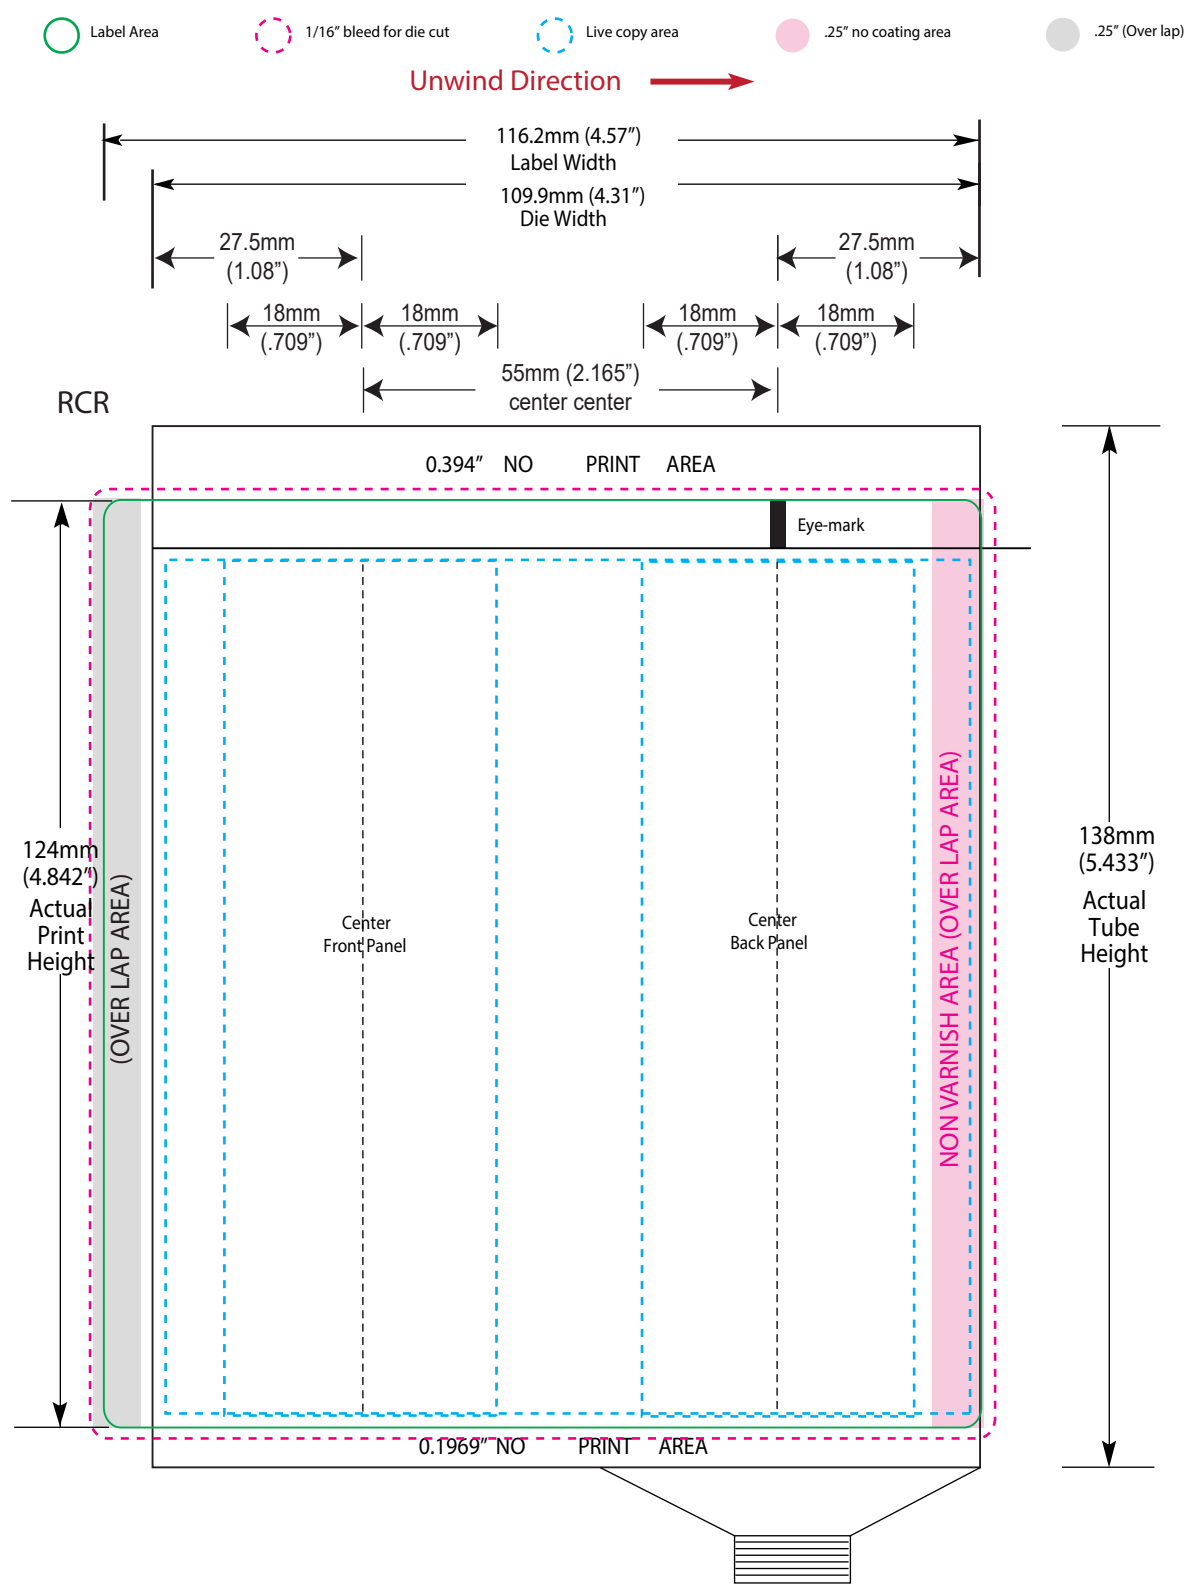

instockpack.

LEGEND	
Shoulder Margin	4mm
Open End Margin	5mm
Eye-Mark size	3x7mm

GENERAL INSTRUCTION
<ul style="list-style-type: none"> • All copy must be 2mm below eye-mark. • Keep eye-mark path free of copy and graphics

PRODUCT CODE: EHST090W	
3oz Stock Tube	TUBE SIZE: 35mm x 138mm
DIE LINE TYPE: Silk Screen	
DATE: 07-JUN-2018	
Please include a PDF, list of colors, and convert text to outlines when submitting.	

These drawings and specifications are the property of Instockpack and shall not be copied, reproduced or used in any manner without the prior consent of Instockpack.

LEGEND	
Shoulder Margin	4mm
Open End Margin	10mm
Eye-Mark size	2mm x 6.35mm

GENERAL INSTRUCTION

- All copy must be 2mm below eye-mark.
- Keep eye-mark path free of copy and graphics.
- All panels are shifted by 6.35mm from the crimp axis to move the overlap onto the back panel.
- Label corner radius is 3mm.

PRODUCT CODE: EHST090W	
3oz Stock Tube	TUBE SIZE: 35mm x 138mm
DIE LINE TYPE: Label overlap 6.35mm	
DATE: 07-JUN-2018	
Please include a PDF, list of colors, and convert text to outlines when submitting.	
These drawings and specifications are the property of Instockpack and shall not be copied, reproduced or used in any manner without the prior consent of Instockpack.	