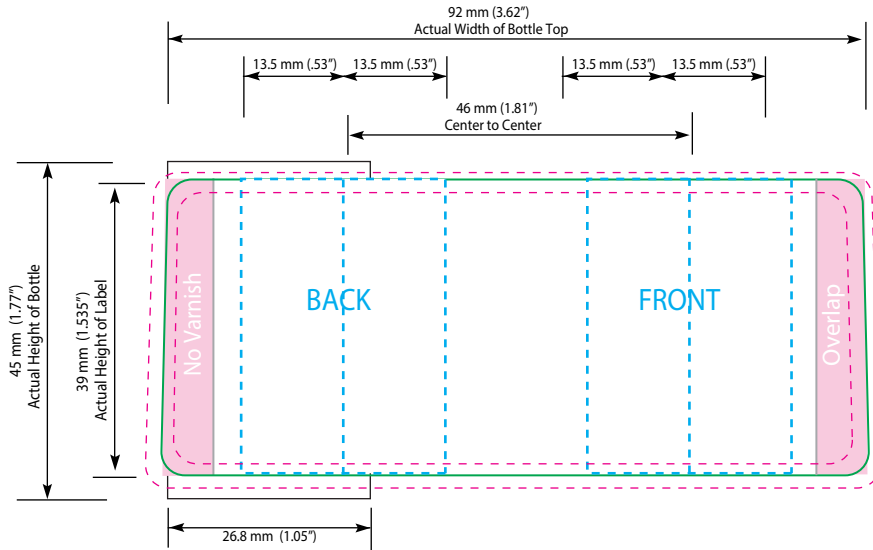

instockpack.

PRODUCT CODE: EHST15CABT

15m1 AIRLESS BOTTLE

BOTTLE SIZE: 27mm x 110mm

DIE LINE TYPE: SILK SCREEN

DATE: 07-JUN-2018

GENERAL INSTRUCTIONS:

Please include a PDF, list of colors, and convert text to outlines when submitting.

These drawings and specifications are the property of Instockpack and shall not be copied, reproduced or used in any manner without the prior consent of Instockpack.

← Unwind Direction

  Label Area    
   Live copy area    
   1/16" bleed for die cut    
  .25" No Varnish

PRODUCT CODE: EHST15CABT

15m1 AIRLESS BOTTLE     BOTTLE SIZE: 27mm x 110mm

DIE LINE TYPE: LABEL WITH OVERLAP

DATE: 07-JUN-2018

GENERAL INSTRUCTIONS:

Please include a PDF, list of colors, and convert text to outlines when submitting.

1/16" bleed for die cut

PRODUCT CODE: EHST15CABT

15m1 AIRLESS BOTTLE

BOTTLE SIZE: 27mm x 110mm

DIE LINE TYPE: LABEL WITH GAP

DATE: 07-JUN-2018

GENERAL INSTRUCTIONS:

Please include a PDF, list of colors, and convert text to outlines when submitting.