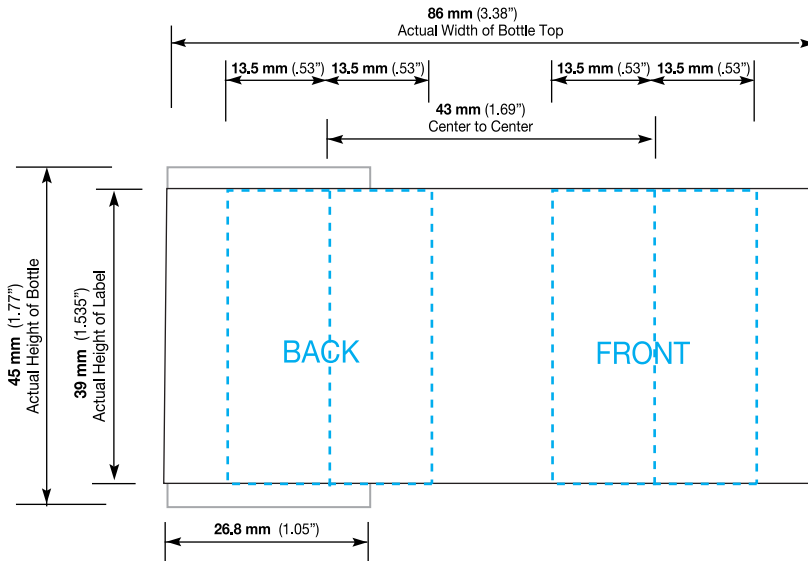

instockpack.

PRODUCT CODE: EHST15CABT

15m1 AIRLESS BOTTLE

BOTTLE SIZE: 27mm x 110mm

DIE LINE TYPE: SILK SCREEN

DATE: 07-JUN-2018

GENERAL INSTRUCTIONS:

Please include a PDF, list of colors, and convert text to outlines when submitting.

These drawings and specifications are the property of Instockpack and shall not be copied, reproduced or used in any manner without the prior consent of Instockpack.

← Unwind Direction

  Label Area    
   Live copy area    
   1/16" bleed for die cut    
  .25" No Varnish

PRODUCT CODE: EHST15CABT

15m1 AIRLESS BOTTLE     BOTTLE SIZE: 27mm x 110mm

DIE LINE TYPE: LABEL WITH OVERLAP

DATE: 07-JUN-2018

GENERAL INSTRUCTIONS:

Please include a PDF, list of colors, and convert text to outlines when submitting.

1/16" bleed for die cut

PRODUCT CODE: EHST15CABT

15m1 AIRLESS BOTTLE

BOTTLE SIZE: 27mm x 110mm

DIE LINE TYPE: LABEL WITH GAP

DATE: 07-JUN-2018

GENERAL INSTRUCTIONS:

Please include a PDF, list of colors, and convert text to outlines when submitting.