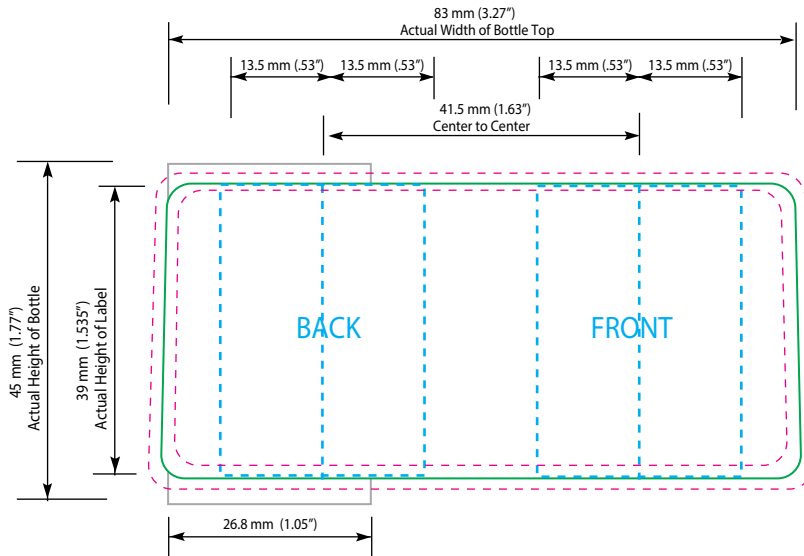

These drawings and specifications are the property of Instockpack and shall not be copied, reproduced or used in any manner without the prior consent of Instockpack.

← Unwind Direction

  Label Area    
   Live copy area    
   1/16" bleed for die cut    
  .25" No Varnish

PRODUCT CODE: EHST15CABT

15m1 AIRLESS BOTTLE     BOTTLE SIZE: 27mm x 110mm

DIE LINE TYPE: LABEL WITH OVERLAP

DATE: 07-JUN-2018

GENERAL INSTRUCTIONS:

Please include a PDF, list of colors, and convert text to outlines when submitting.

These drawings and specifications are the property of Instockpack and shall not be copied, reproduced or used in any manner without the prior consent of Instockpack.

← Unwind Direction

Label Area

Live copy area

1/16" bleed for die cut

PRODUCT CODE: EHST15CABT

15m1 AIRLESS BOTTLE

BOTTLE SIZE: 27mm x 110mm

DIE LINE TYPE: LABEL WITH GAP

DATE: 07-JUN-2018

GENERAL INSTRUCTIONS:

Please include a PDF, list of colors, and convert text to outlines when submitting.