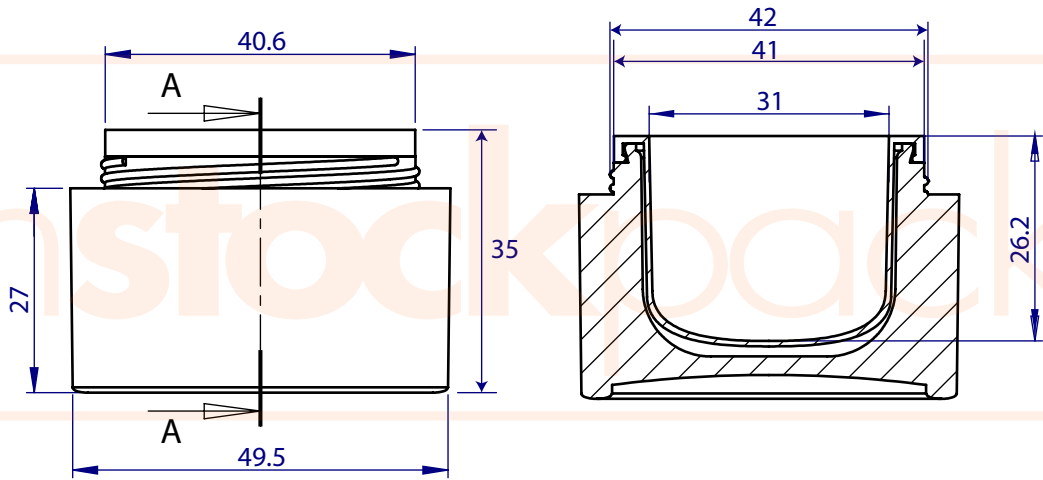

JAR & CAP

JAR