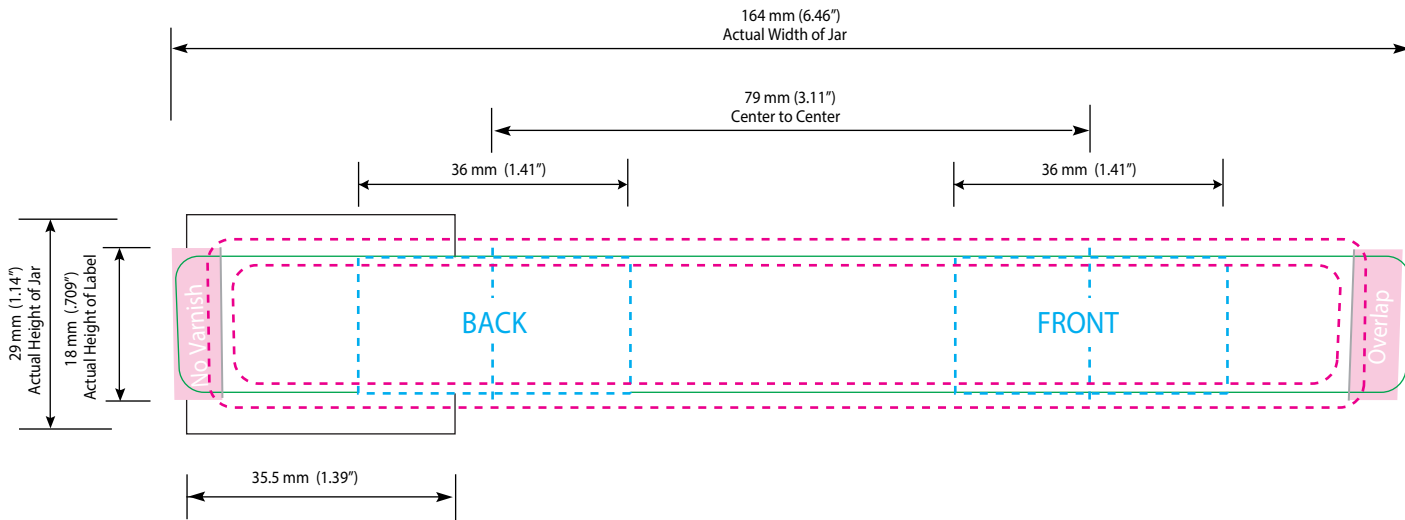

← Unwind Direction

○ Label Area    ○ Live copy area    ○ 1/16" bleed for die cut

PRODUCT CODE: EHST15WJ

15m1 JAR & CAP

JAR SIZE: 35.5mm x 50mm

DIE LINE TYPE: LABEL WITH GAP

DATE: 07-JUN-2018

GENERAL INSTRUCTIONS:

← Unwind Direction

- Label Area
- ⋯ Live copy area
- ⋯ 1/16" bleed for die cut
- .25" No Varnish

PRODUCT CODE: EHST15WJ

15ml AIRLESS BOTTLE    BOTTLE SIZE: 35.5mm x 50mm

DIE LINE TYPE: LABEL WITH OVERLAP

DATE: 07-JUN-2018

PRODUCT CODE: EHST15WJ

15ml JAR & CAP

JAR SIZE: 35.5mm x 50mm

DIE LINE TYPE: SILK SCREEN

DATE: 07-JUN-2018

GENERAL INSTRUCTIONS:

Please include a PDF, list of colors, and convert text to outlines when submitting.