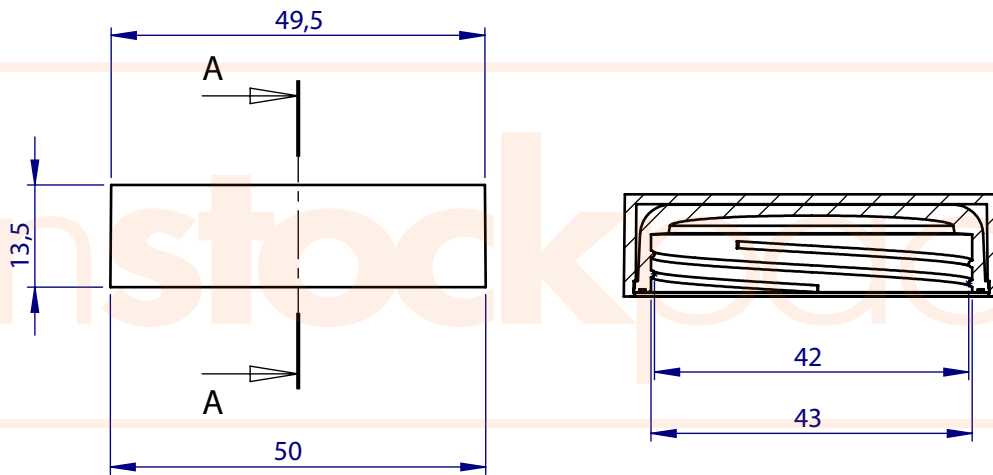

CAP

PRODUCT CODE: EHST15WJ

DATE: 08-JAN-2018

REVISION NUMBER: 01

These drawings and specifications are the property of Instockpack and shall not be copied, reproduced or used in any manner without prior consent of Instockpack.

instockpack.