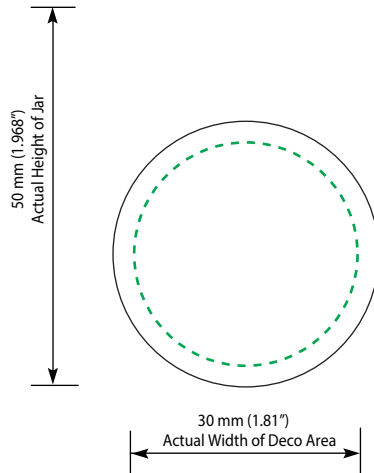

← Unwind Direction

○ Label Area    ○ Live copy area    ○ 1/16" bleed for die cut

PRODUCT CODE: EHST15WJ

15m1 JAR & CAP

JAR SIZE: 35.5mm x 50mm

DIE LINE TYPE: LABEL WITH GAP

DATE: 07-JUN-2018

GENERAL INSTRUCTIONS:

← Unwind Direction

- Label Area
- ⋯ Live copy area
- ⋯ 1/16" bleed for die cut
- .25" No Varnish

PRODUCT CODE: EHST15WJ

15ml AIRLESS BOTTLE    BOTTLE SIZE: 35.5mm x 50mm

DIE LINE TYPE: LABEL WITH OVERLAP

DATE: 07-JUN-2018

PRODUCT CODE: EHST15WJ

15ml JAR & CAP

JAR SIZE: 35.5mm x 50mm

DIE LINE TYPE: SILK SCREEN

DATE: 07-JUN-2018

GENERAL INSTRUCTIONS:

Please include a PDF, list of colors, and convert text to outlines when submitting.