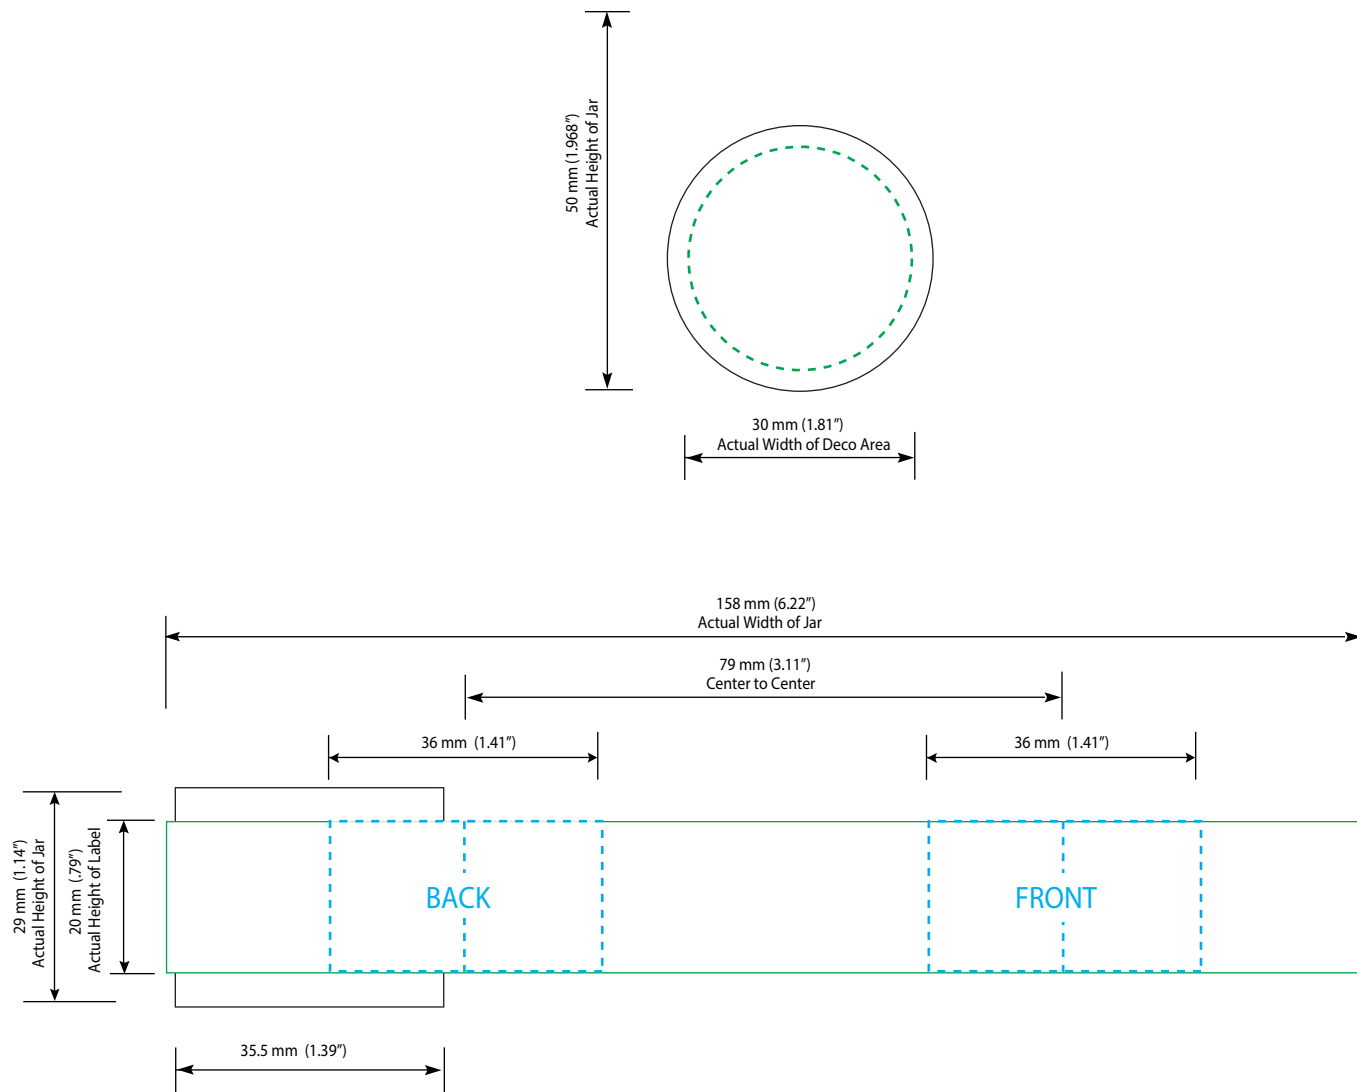

← Unwind Direction

○ Label Area    ○ Live copy area    ○ 1/16" bleed for die cut

PRODUCT CODE: EHST15WJ

15m1 JAR & CAP

JAR SIZE: 35.5mm x 50mm

DIE LINE TYPE: LABEL WITH GAP

DATE: 07-JUN-2018

GENERAL INSTRUCTIONS:

← Unwind Direction

- Label Area
- ⋯ Live copy area
- ⋯ 1/16" bleed for die cut
- .25" No Varnish

PRODUCT CODE: EHST15WJ

15ml AIRLESS BOTTLE    BOTTLE SIZE: 35.5mm x 50mm

DIE LINE TYPE: LABEL WITH OVERLAP

DATE: 07-JUN-2018

PRODUCT CODE: EHST15WJ

15ml JAR & CAP

JAR SIZE: 35.5mm x 50mm

DIE LINE TYPE: SILK SCREEN

DATE: 07-JUN-2018

GENERAL INSTRUCTIONS:

Please include a PDF, list of colors, and convert text to outlines when submitting.