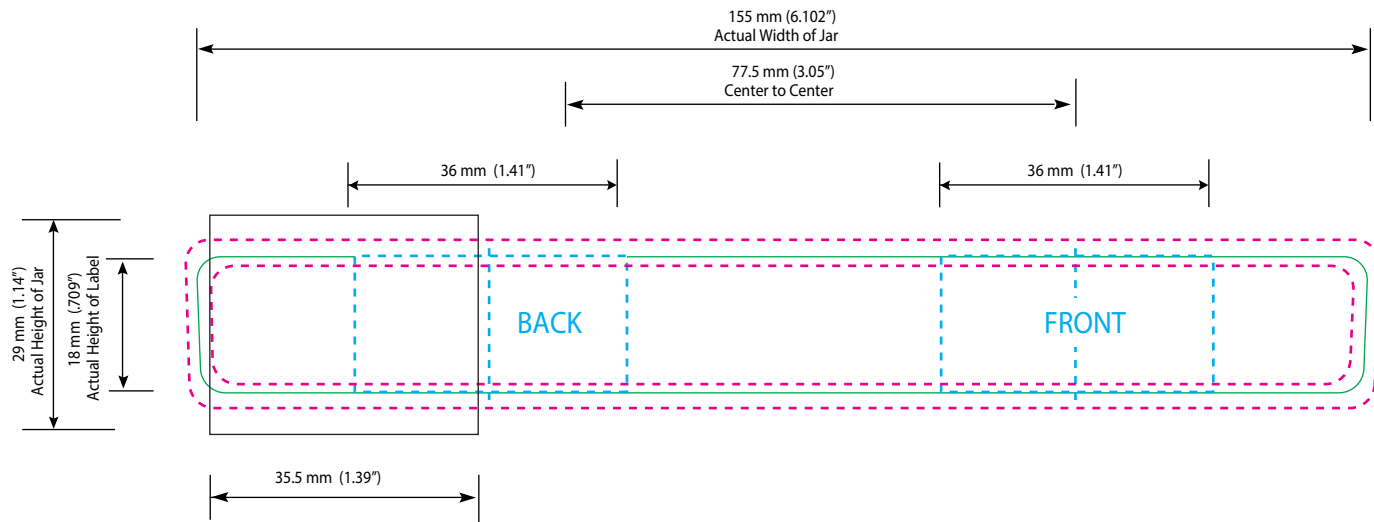

← Unwind Direction

○ Label Area    ○ Live copy area    ○ 1/16" bleed for die cut

PRODUCT CODE: EHST15WJ

15m1 JAR & CAP

JAR SIZE: 35.5mm x 50mm

DIE LINE TYPE: LABEL WITH GAP

DATE: 07-JUN-2018

GENERAL INSTRUCTIONS:

← Unwind Direction

- Label Area
- ⋯ Live copy area
- ⋯ 1/16" bleed for die cut
- .25" No Varnish

PRODUCT CODE: EHST15WJ

15ml AIRLESS BOTTLE    BOTTLE SIZE: 35.5mm x 50mm

DIE LINE TYPE: LABEL WITH OVERLAP

DATE: 07-JUN-2018

PRODUCT CODE: EHST15WJ

15ml JAR & CAP

JAR SIZE: 35.5mm x 50mm

DIE LINE TYPE: SILK SCREEN

DATE: 07-JUN-2018

GENERAL INSTRUCTIONS:

Please include a PDF, list of colors, and convert text to outlines when submitting.