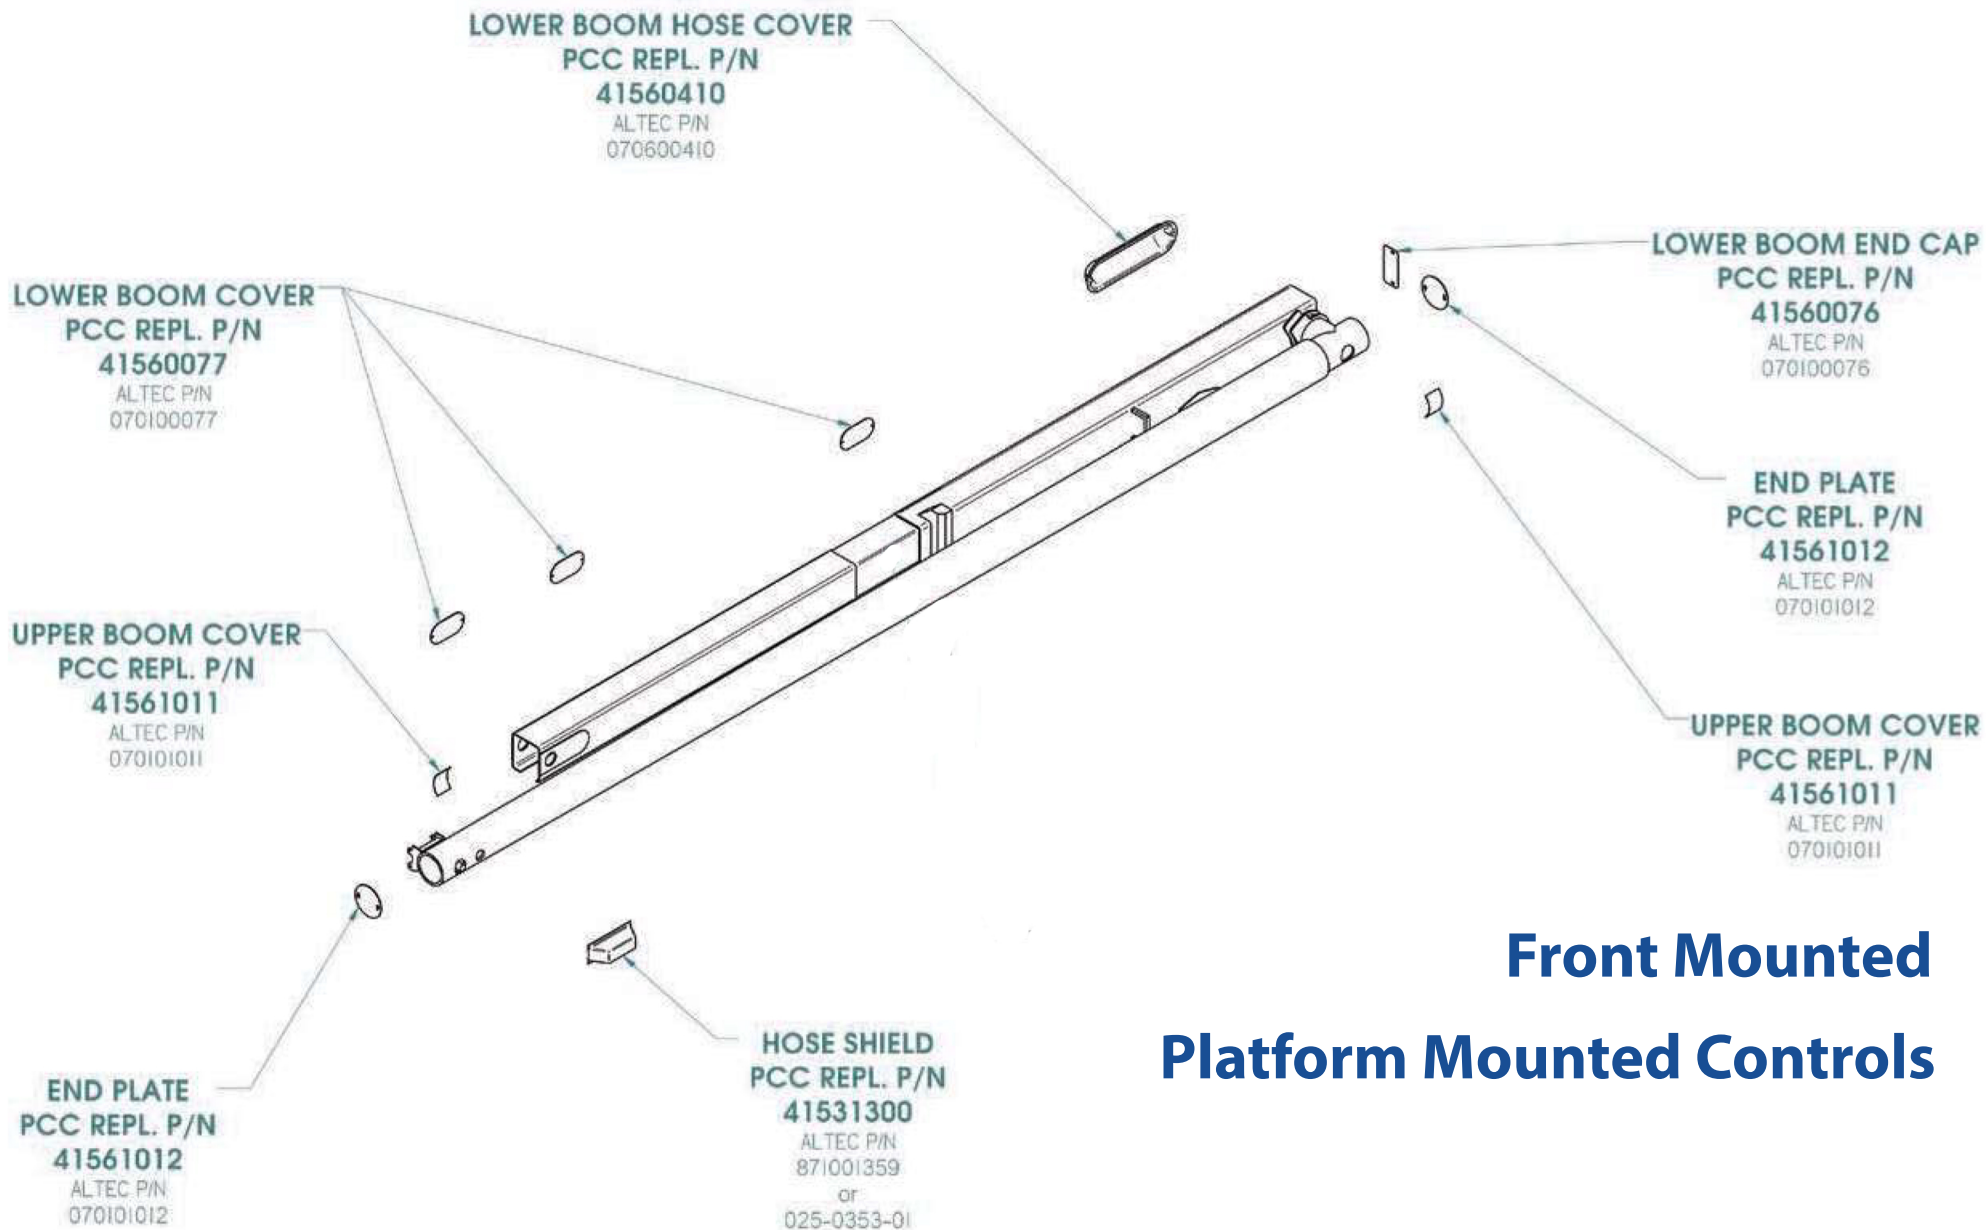

LRV Boom Assembly

*Fiberglass Buckets and Guards
Liners, Covers and Accessories*

**Front Mounted
Platform Mounted Controls**

8301 Clinton Park Dr • Fort Wayne, IN 46825 • 260-484-3139 • Fax: 260-483-2532