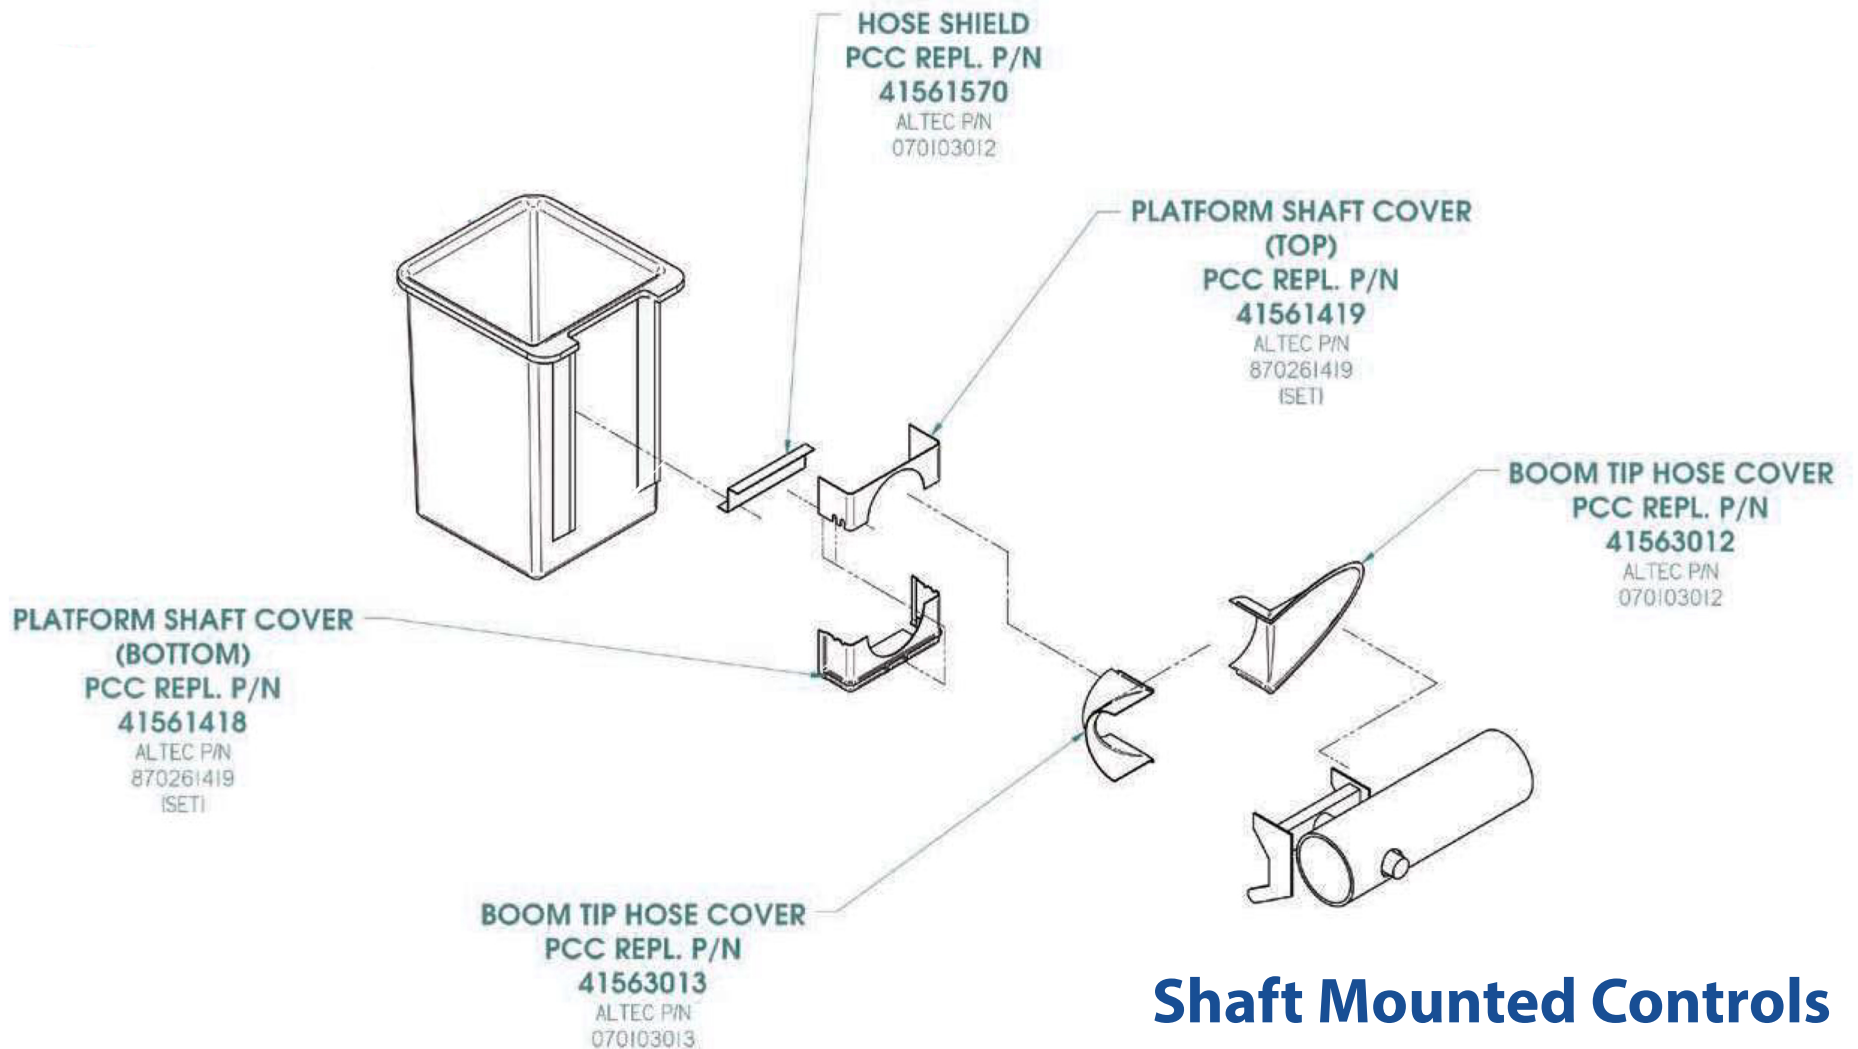

Altec LRV

*Fiberglass Buckets and Guards
Liners, Covers and Accessories*

Platform Mounting Assembly

8301 Clinton Park Dr • Fort Wayne, IN 46825 • 260-484-3139 • Fax: 260-483-2532