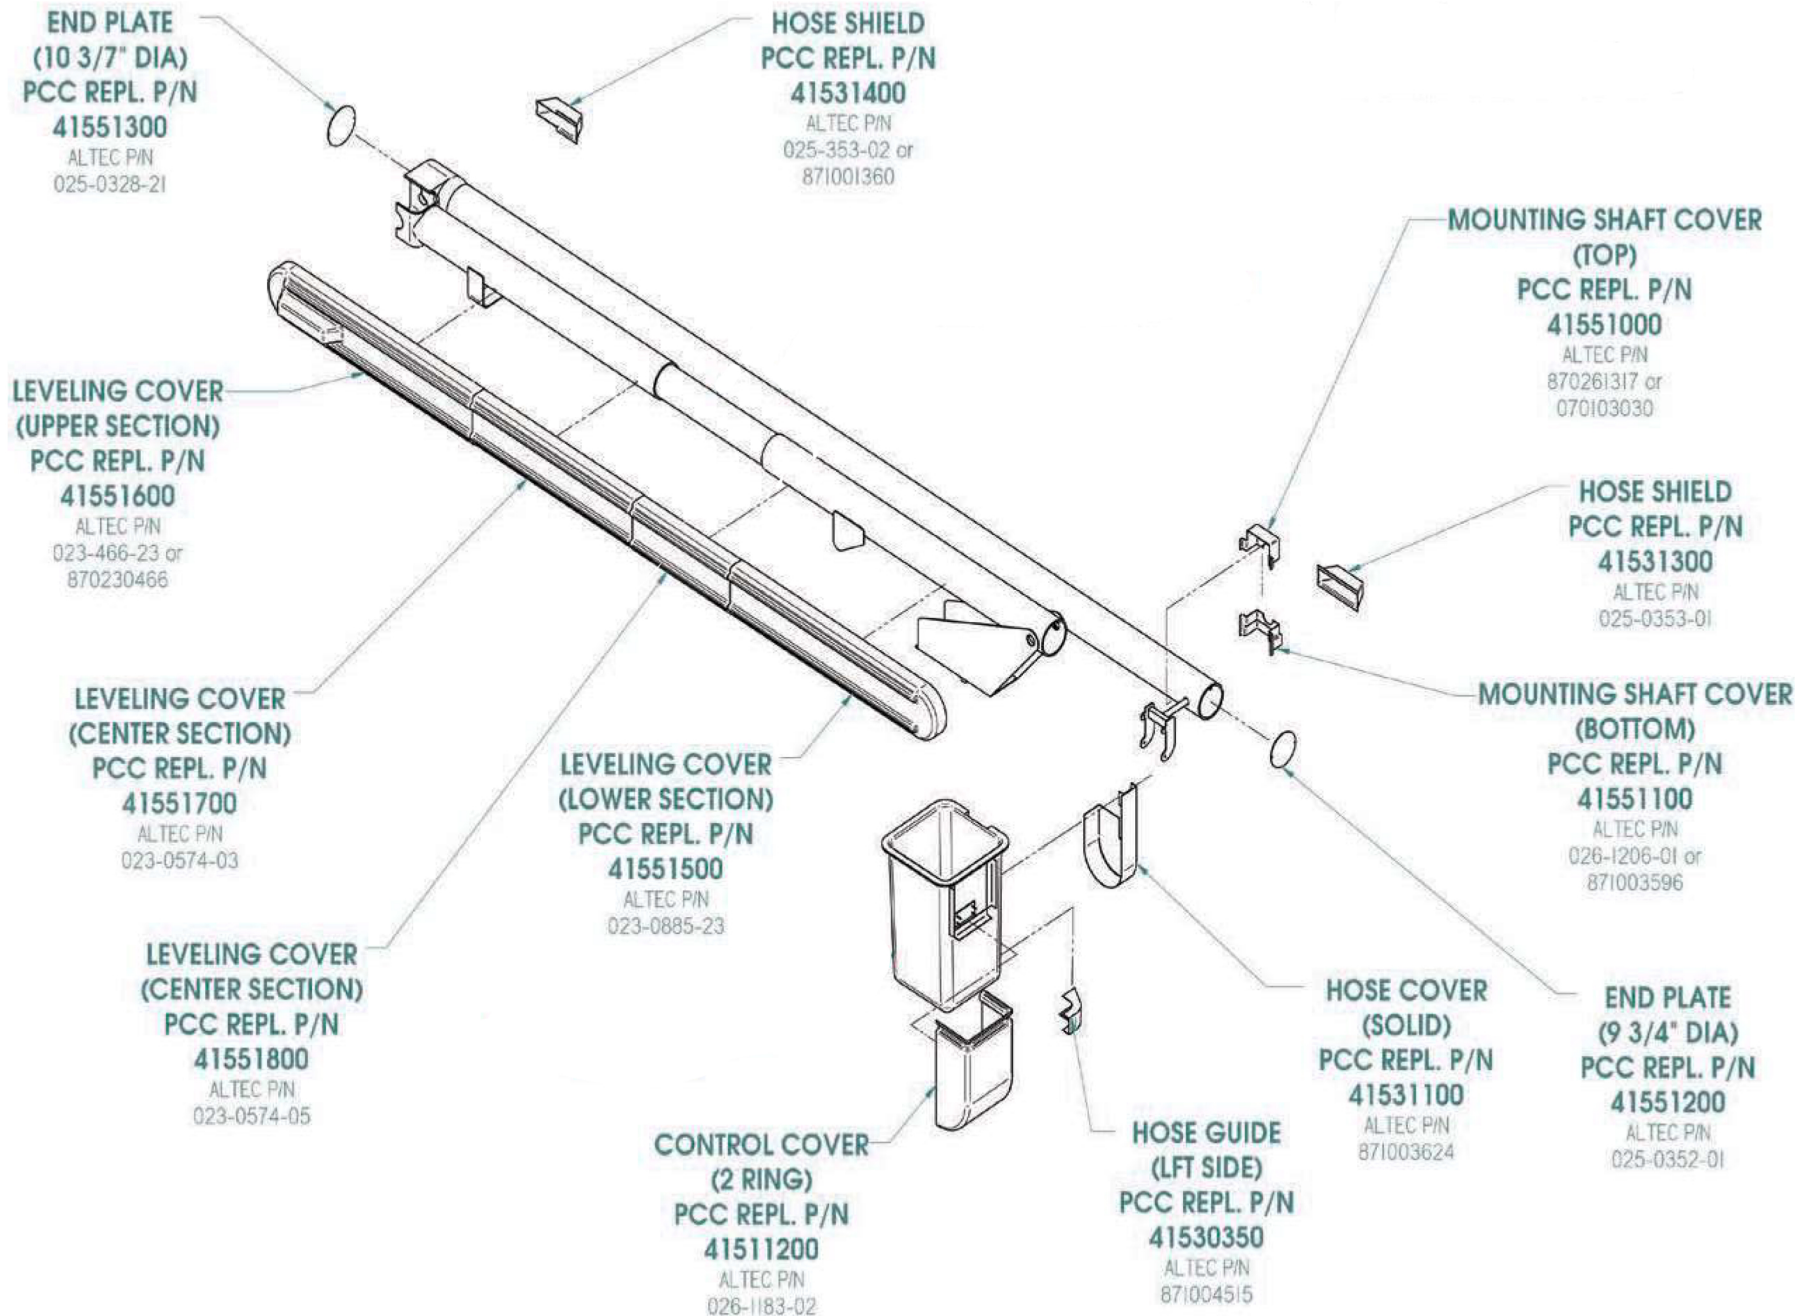

# Altec LRIII & LRIV Boom Assembly

*Fiberglass Buckets and Guards  
Liners, Covers and Accessories*

8301 Clinton Park Dr • Fort Wayne, IN 46825 • 260-484-3139 • Fax: 260-483-2532