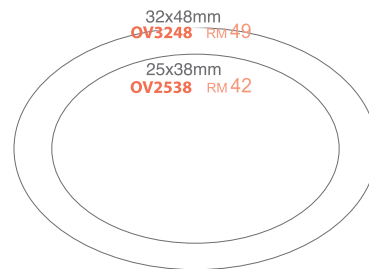

A E STAMP Size Chart (Stamp Size)

6 x 23mm	AE623 RM16				
9 x 29mm	AE929 RM19	13 x 13mm	AE1313 RM30	19 x 19mm	AE1919 RM36
13mm	AE1351 RM36				AE1376 RM42
		51			76
19mm	AE1951 RM42	AE1963 RM42		AE1976 RM49	
		51	63		76
25mm	AE2539 RM42	AE2551 RM42	AE2563 RM49	AE2576 RM54	
		39	51	63	76
32mm	AE3232 RM42	AE3251 RM49	AE3263 RM54	AE3276 RM59	
		32	51	63	76
39mm		AE3951 RM54	AE3963 RM62	AE3976 RM68	
			51	63	76
45 mm		AE4551 RM59		AE4576 RM75	
51 mm		AE5151 RM67		AE5176 RM85	
63 mm				AE6376 RM92	
					76

A E Refill Ink

Cap. 10cc
RM 10

Ink Colour

- BLUE
- RED
- BLACK
- PURPLE

⊘ Using the wrong ink can permanently damage your stamp.

Made in USA

EASY TO RE-INK

1. Recommended use 3M Scotch Tape for cleaning.