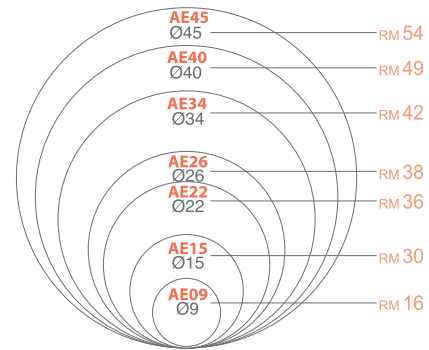

A E STAMP Size Chart (Stamp Size)

6 x 23mm	AE623 RM16				
9 x 29mm	AE929 RM19	13 x 13mm	AE1313 RM30	19 x 19mm	AE1919 RM36
13mm	AE1351 RM36				AE1376 RM42
		51			76
19mm	AE1951 RM42	AE1963 RM42		AE1976 RM49	
		51	63		76
25mm	AE2539 RM42	AE2551 RM42	AE2563 RM49	AE2576 RM54	
		39	51	63	76
32mm	AE3232 RM42	AE3251 RM49	AE3263 RM54	AE3276 RM59	
		32	51	63	76
39mm		AE3951 RM54	AE3963 RM62	AE3976 RM68	
			51	63	76
45 mm		AE4551 RM59		AE4576 RM75	
51 mm		AE5151 RM67		AE5176 RM85	
63 mm				AE6376 RM92	
					76

A E Refill Ink

Cap. 10cc
RM 10

Ink Colour

- BLUE
- RED
- BLACK
- PURPLE

⊘ Using the wrong ink can permanently damage your stamp.

Made in USA

EASY TO RE-INK

1. Recommended use 3M Scotch Tape for cleaning.