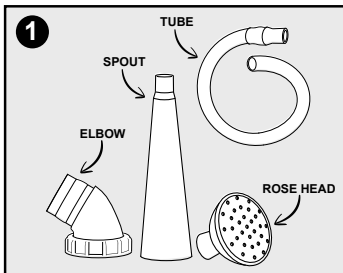

colapz

WATERING CAN AND FILLING TUBE KIT

USER INSTRUCTIONS

THIS KIT CONTAINS:

1 X ELBOW CONNECTOR • 1 X SPOUT
1 X ROSE HEAD • 1 X TUBE

THE PARTS CAN BE ASSEMBLED AND CONNECTED TO YOUR 2 IN 1 LIQUID CARRIER TO CONVERT INTO A WATERING CAN.

THE TUBE CAN BE USED FOR TOPPING UP MOTORHOME ON-BOARD TANKS AND CARAVAN TOILETS.

THE TUBE CAN ALSO BE CONNECTED TO THE TAP AND THE ROSE HEAD TO USE AS A SHOWER.

THE TUBE CAN ALSO BE CONNECTED TO THE TAP TO DISPENSE WATER INTO KETTLES AND CUPS ETC.