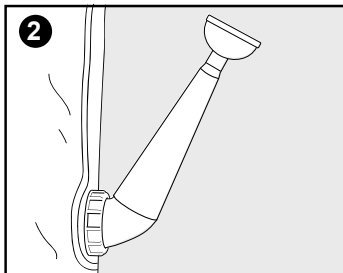

colapz

WATERING CAN AND FILLING TUBE KIT

USER INSTRUCTIONS

THIS KIT CONTAINS:

1 X ELBOW CONNECTOR • 1 X SPOUT
1 X ROSE HEAD • 1 X TUBE

THE PARTS CAN BE ASSEMBLED AND CONNECTED TO YOUR 2 IN 1 LIQUID CARRIER TO CONVERT INTO A WATERING CAN.

THE TUBE CAN BE USED FOR TOPPING UP MOTORHOME ON-BOARD TANKS AND CARAVAN TOILETS.

THE TUBE CAN ALSO BE CONNECTED TO THE TAP AND THE ROSE HEAD TO USE AS A SHOWER.

THE TUBE CAN ALSO BE CONNECTED TO THE TAP TO DISPENSE WATER INTO KETTLES AND CUPS ETC.