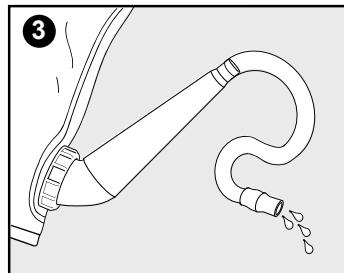

colapz

WATERING CAN AND FILLING TUBE KIT

USER INSTRUCTIONS

THIS KIT CONTAINS:

1 X ELBOW CONNECTOR • 1 X SPOUT
1 X ROSE HEAD • 1 X TUBE

THE PARTS CAN BE ASSEMBLED AND CONNECTED TO YOUR 2 IN 1 LIQUID CARRIER TO CONVERT INTO A WATERING CAN.

THE TUBE CAN BE USED FOR TOPPING UP MOTORHOME ON-BOARD TANKS AND CARAVAN TOILETS.

THE TUBE CAN ALSO BE CONNECTED TO THE TAP AND THE ROSE HEAD TO USE AS A SHOWER.

THE TUBE CAN ALSO BE CONNECTED TO THE TAP TO DISPENSE WATER INTO KETTLES AND CUPS ETC.