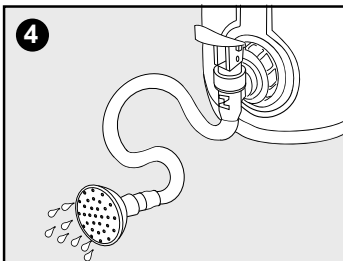

colapz

WATERING CAN AND FILLING TUBE KIT

USER INSTRUCTIONS

THIS KIT CONTAINS:

1 X ELBOW CONNECTOR • 1 X SPOUT
1 X ROSE HEAD • 1 X TUBE

THE PARTS CAN BE ASSEMBLED AND CONNECTED TO YOUR 2 IN 1 LIQUID CARRIER TO CONVERT INTO A WATERING CAN.

THE TUBE CAN BE USED FOR TOPPING UP MOTORHOME ON-BOARD TANKS AND CARAVAN TOILETS.

THE TUBE CAN ALSO BE CONNECTED TO THE TAP AND THE ROSE HEAD TO USE AS A SHOWER.

THE TUBE CAN ALSO BE CONNECTED TO THE TAP TO DISPENSE WATER INTO KETTLES AND CUPS ETC.