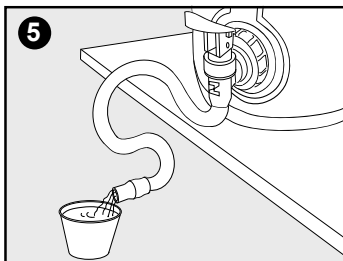

colapz

WATERING CAN AND FILLING TUBE KIT

USER INSTRUCTIONS

THIS KIT CONTAINS:

1 X ELBOW CONNECTOR • 1 X SPOUT
1 X ROSE HEAD • 1 X TUBE

THE PARTS CAN BE ASSEMBLED AND CONNECTED TO YOUR 2 IN 1 LIQUID CARRIER TO CONVERT INTO A WATERING CAN.

THE TUBE CAN BE USED FOR TOPPING UP MOTORHOME ON-BOARD TANKS AND CARAVAN TOILETS.

THE TUBE CAN ALSO BE CONNECTED TO THE TAP AND THE ROSE HEAD TO USE AS A SHOWER.

THE TUBE CAN ALSO BE CONNECTED TO THE TAP TO DISPENSE WATER INTO KETTLES AND CUPS ETC.