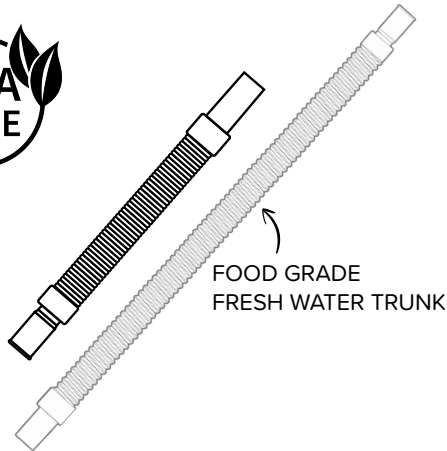

USER INSTRUCTIONS

THANK YOU FOR PURCHASING YOUR NEW COLAPZ PRODUCT! PLEASE READ THESE INSTRUCTIONS CAREFULLY BEFORE USE, TO HELP WITH THE INITIAL SET-UP.

CONTENTS: 1 X TRUNK EXTENSION

PLEASE NOTE: THE TRUNK KIT IS NOT INCLUDED. IT CAN BE PURCHASED SEPARATELY.