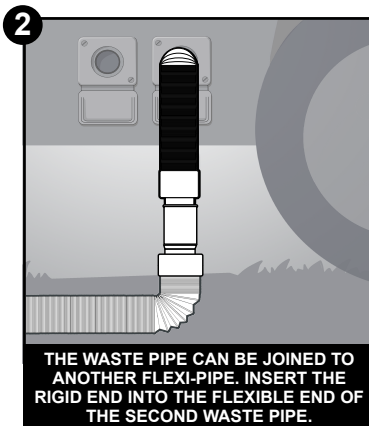

## SINGLE FLEXI WASTE PIPE

### USER INSTRUCTIONS

EXTEND THE WASTE PIPE TO THE DESIRED LENGTH. PIPES EXTEND UP TO 1 METRE.

THE WASTE PIPE CAN BE JOINED TO ANOTHER FLEXI-PIPE. INSERT THE RIGID END INTO THE FLEXIBLE END OF THE SECOND WASTE PIPE.

THE WASTE PIPES CAN BE SHAPED TO SUIT THE LOCATION OF THE WASTE MAINS.

BEFORE PACKING AWAY, FLUSH THROUGH WITH WATER.