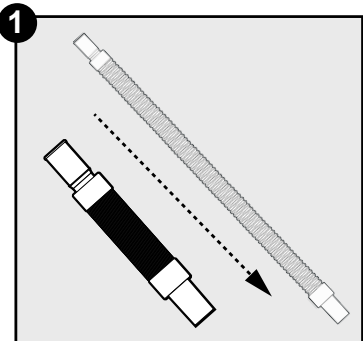

## SINGLE FLEXI WASTE PIPE

### USER INSTRUCTIONS

EXTEND THE WASTE PIPE TO THE DESIRED LENGTH. PIPES EXTEND UP TO 1 METRE.

THE WASTE PIPE CAN BE JOINED TO ANOTHER FLEXI-PIPE. INSERT THE RIGID END INTO THE FLEXIBLE END OF THE SECOND WASTE PIPE.

THE WASTE PIPES CAN BE SHAPED TO SUIT THE LOCATION OF THE WASTE MAINS.

BEFORE PACKING AWAY, FLUSH THROUGH WITH WATER.