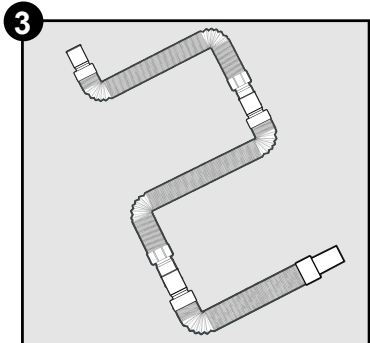

## SINGLE FLEXI WASTE PIPE

### USER INSTRUCTIONS

EXTEND THE WASTE PIPE TO THE DESIRED LENGTH. PIPES EXTEND UP TO 1 METRE.

THE WASTE PIPE CAN BE JOINED TO ANOTHER FLEXI-PIPE. INSERT THE RIGID END INTO THE FLEXIBLE END OF THE SECOND WASTE PIPE.

THE WASTE PIPES CAN BE SHAPED TO SUIT THE LOCATION OF THE WASTE MAINS.

BEFORE PACKING AWAY, FLUSH THROUGH WITH WATER.