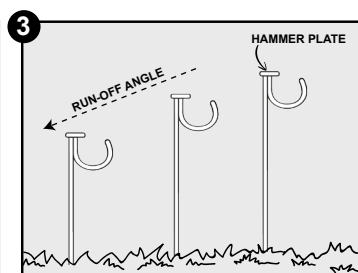

### USER INSTRUCTIONS

THIS KIT CONTAINS:  
10 X ROCK PEGS • 1 X STORAGE BAG

THE ROCK PEGS ARE SUITABLE TO  
TO BE USED ON HARD STANDINGS  
AND SOFT GROUND.

THE ROCK PEGS ARE DESIGNED TO  
WORK WITH COLAPZ FLEXI-WASTE  
PIPES OR STANDARD RIGID  
WASTE PIPES

DRIVE THE PEGS INTO THE GROUND  
USING A HAMMER, STRIKING THE  
HAMMER PLATE. THE PEGS CAN BE SET  
AT DIFFERENT HEIGHTS TO CREATE  
RUN-OFF FOR THE WASTE WATER.

For any further information visit:  
[WWW.COLAPZ.CO.UK](http://WWW.COLAPZ.CO.UK)