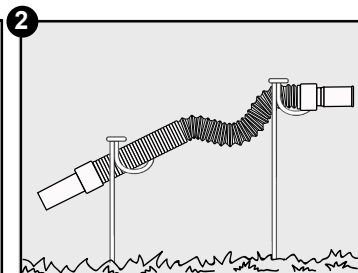

### USER INSTRUCTIONS

THIS KIT CONTAINS:  
10 X ROCK PEGS • 1 X STORAGE BAG

THE ROCK PEGS ARE SUITABLE TO  
TO BE USED ON HARD STANDINGS  
AND SOFT GROUND.

THE ROCK PEGS ARE DESIGNED TO  
WORK WITH COLAPZ FLEXI-WASTE  
PIPES OR STANDARD RIGID  
WASTE PIPES

DRIVE THE PEGS INTO THE GROUND  
USING A HAMMER, STRIKING THE  
HAMMER PLATE. THE PEGS CAN BE SET  
AT DIFFERENT HEIGHTS TO CREATE  
RUN-OFF FOR THE WASTE WATER.

For any further information visit:  
[WWW.COLAPZ.CO.UK](http://WWW.COLAPZ.CO.UK)