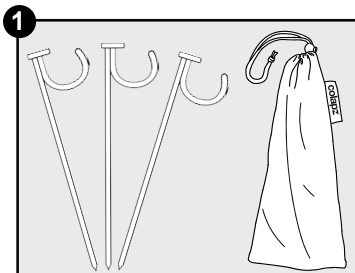

### USER INSTRUCTIONS

THIS KIT CONTAINS:  
10 X ROCK PEGS • 1 X STORAGE BAG

THE ROCK PEGS ARE SUITABLE TO  
TO BE USED ON HARD STANDINGS  
AND SOFT GROUND.

THE ROCK PEGS ARE DESIGNED TO  
WORK WITH COLAPZ FLEXI-WASTE  
PIPES OR STANDARD RIGID  
WASTE PIPES

DRIVE THE PEGS INTO THE GROUND  
USING A HAMMER, STRIKING THE  
HAMMER PLATE. THE PEGS CAN BE SET  
AT DIFFERENT HEIGHTS TO CREATE  
RUN-OFF FOR THE WASTE WATER.

For any further information visit:  
[WWW.COLAPZ.CO.UK](http://WWW.COLAPZ.CO.UK)