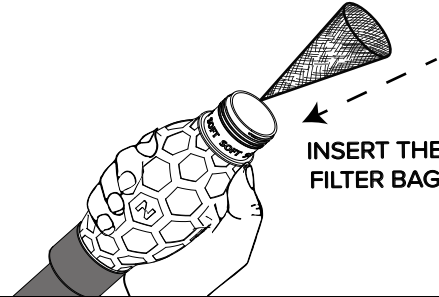

USER INSTRUCTIONS

THANK YOU FOR PURCHASING YOUR NEW COLAPZ PRODUCT! PLEASE READ THESE INSTRUCTIONS CAREFULLY BEFORE USE, TO HELP WITH THE INITIAL SET-UP.

CONTENTS: 50 x MESH BAGS

X50

THE IN-LINE FILTER HAS BEEN DESIGN TO WORK WITH THE COLAPZ FLEXI-PIPE SYSTEM. DEPENDING ON HOW YOUR WASTE SYSTEM WORKS, THE FILTER CAN BE USED IN EITHER DIRECTION (HARD END OR SOFT END)

1

INSERT THE MESH BAG FILTER

INSERT THE
FILTER BAG

UNSCREW THE END WHICH WILL TAKE THE FILTER BAG.
INSERT THE POINTED END OF THE FILTER INTO
THE CLEAR TUBE.

2

FOLD OVER THE FILTER BAG

FOLD FILTER
BAG OVER
THE SCREW-
THREAD

FOLD THE TOP EDGE OF THE FILTER BAG OVER
THE SCREW THREAD TUBE OPENING.

3

SCREW ON THE END

SCREW ON
THE END

SCREW ON THE END TRAPPING THE MESH BAG.
ENSURE THIS IS SCREWED ON TIGHTLY.

4

REPLACING THE FILTERS