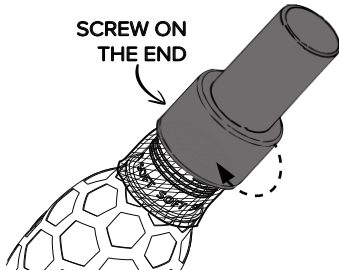

USER INSTRUCTIONS

THANK YOU FOR PURCHASING YOUR NEW COLAPZ PRODUCT! PLEASE READ THESE INSTRUCTIONS CAREFULLY BEFORE USE, TO HELP WITH THE INITIAL SET-UP.

CONTENTS: 50 x MESH BAGS

X50

THE IN-LINE FILTER HAS BEEN DESIGN TO WORK WITH THE COLAPZ FLEXI-PIPE SYSTEM. DEPENDING ON HOW YOUR WASTE SYSTEM WORKS, THE FILTER CAN BE USED IN EITHER DIRECTION (HARD END OR SOFT END)

1

INSERT THE MESH BAG FILTER

INSERT THE
FILTER BAG

UNSCREW THE END WHICH WILL TAKE THE FILTER BAG.
INSERT THE POINTED END OF THE FILTER INTO
THE CLEAR TUBE.

2

FOLD OVER THE FILTER BAG

FOLD FILTER
BAG OVER
THE SCREW-
THREAD

FOLD THE TOP EDGE OF THE FILTER BAG OVER
THE SCREW THREAD TUBE OPENING.

3

SCREW ON THE END

SCREW ON
THE END

SCREW ON THE END TRAPPING THE MESH BAG.
ENSURE THIS IS SCREWED ON TIGHTLY.

4

REPLACING THE FILTERS