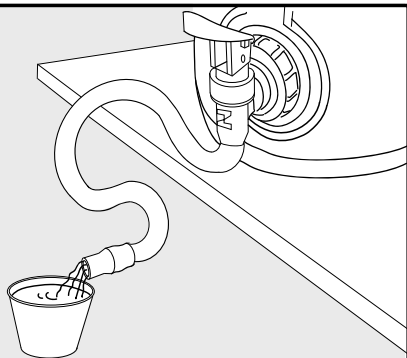

colapz®

CLEAR FILLING TUBE

USER INSTRUCTIONS

1

THE TUBE CAN BE CONNECTED TO THE 2 IN 1 TAP TO DISPENSE WATER INTO KETTLES AND CUPS ETC.

2

THE TUBE CAN BE ADDED TO YOUR 2 IN 1 SPOUT TO FILL MOTORHOME ON-BOARD TANKS OR CARAVAN TOILETS.