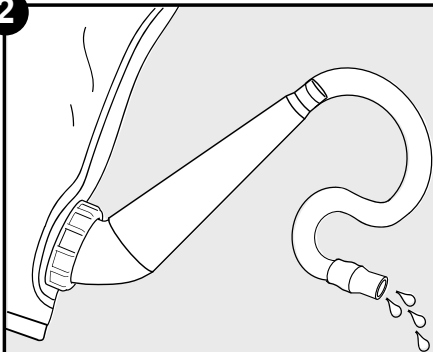

colapz®

CLEAR FILLING TUBE

USER INSTRUCTIONS

1

THE TUBE CAN BE CONNECTED TO THE 2 IN 1 TAP TO DISPENSE WATER INTO KETTLES AND CUPS ETC.

2

THE TUBE CAN BE ADDED TO YOUR 2 IN 1 SPOUT TO FILL MOTORHOME ON-BOARD TANKS OR CARAVAN TOILETS.