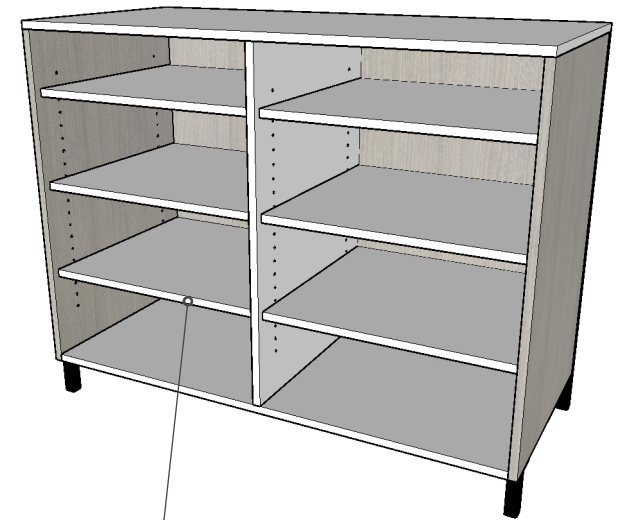

The essential wrap desk has been created to provide additional storage and surface area to go along with the cash desk. The wrap desk has predrilled adjustable shelves hidden behind a solid front to keep all your retail clutter hidden from customers. Wrap desks work well paired with cash desks and showcases.

The essential filler (sometimes called corner piece) is a key fixture when putting multiple showcases together. It ensures your staff can access all of the functionality of your showcases and wall cases while preserving your overall display look.

# 3FT WRAP DESK

36 INCHES WIDE | 22 INCHES DEEP | 34 INCHES HIGH

FRONT

BACK

**Add-Ons:** Full Kick Base, Locking Doors, Locking Drawers

# 4FT WRAP DESK

48 INCHES WIDE | 22 INCHES DEEP | 34 INCHES HIGH

FRONT

BACK

**Add-Ons:** Full Kick Base, Locking Doors, Locking Drawers