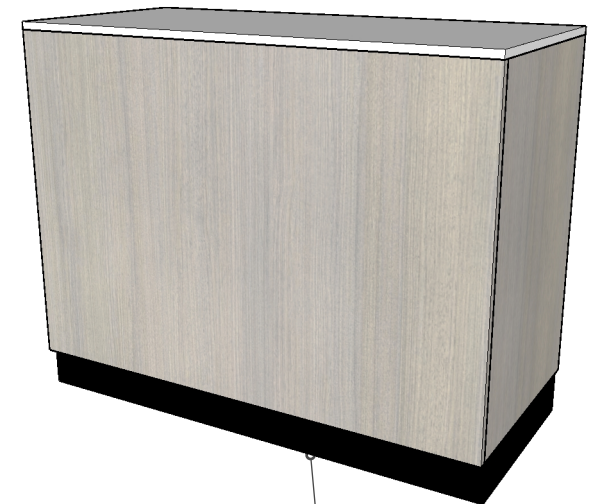

Add-Ons: Full Kick Base, Locking Doors, Locking Drawers