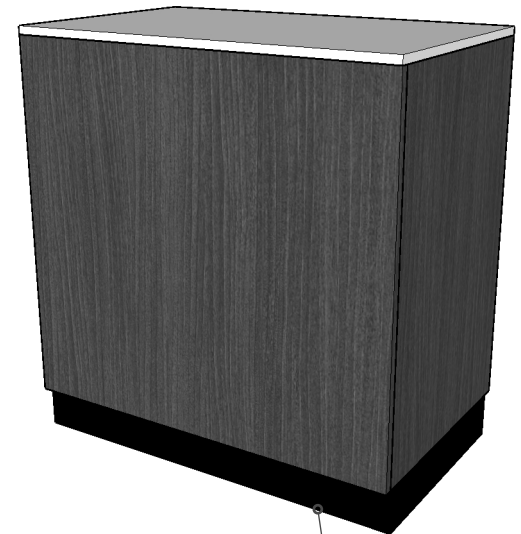

The essential wrap desk has been created to provide additional storage and surface area to go along with the cash desk. The wrap desk has predrilled adjustable shelves hidden behind a solid front to keep all your retail clutter hidden from customers. Wrap desks work well paired with cash desks and showcases.

The essential filler (sometimes called corner piece) is a key fixture when putting multiple showcases together. It ensures your staff can access all of the functionality of your showcases and wall cases while preserving your overall display look.

# 3FT WRAP DESK

36 INCHES WIDE | 22 INCHES DEEP | 34 INCHES HIGH

FRONT

BACK

**Add-Ons:** Full Kick Base, Locking Doors, Locking Drawers