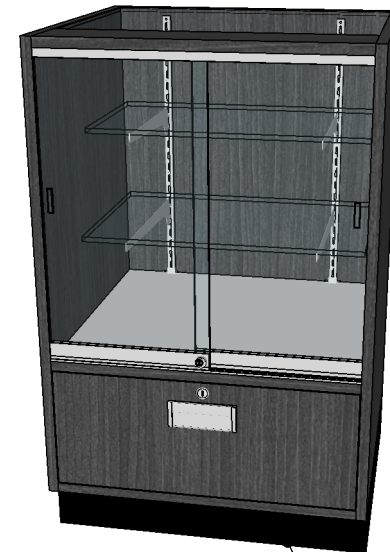

Standard Legs

FRONT

Full Kick Add-On

Add-Ons: Integrated Lighting, Full Kick Base

2FT 2/3 VISION WALL SHOW CASE

24 INCHES WIDE | 22 INCHES DEEP | 34 INCHES HIGH

FRONT

2 Locking, Sliding Glass Doors

Locking Drawer

2 Movable Glass Shelves On Standards

Standard Legs

BACK

Finished All Sides

Standard Legs

FRONT

Full Kick Add-On

Add-Ons: Integrated Lighting, Full Kick Base

3FT 1/3 VISION SHOW CASE

36 INCHES WIDE | 22 INCHES DEEP | 34 INCHES HIGH

FRONT

BACK

2 Locking, Sliding Glass Doors

2 Locking Storage Cabinets With 1 Adjustable Shelf

2 Movable Glass Shelves
On Standards

2 Locking, Sliding
Glass Doors

2 Locking Drawers

Standard
Legs

FRONT

Full Kick Add-On

Add-Ons: Integrated Lighting, Full Kick Base

3FT 1/3 VISION WALL SHOW CASE