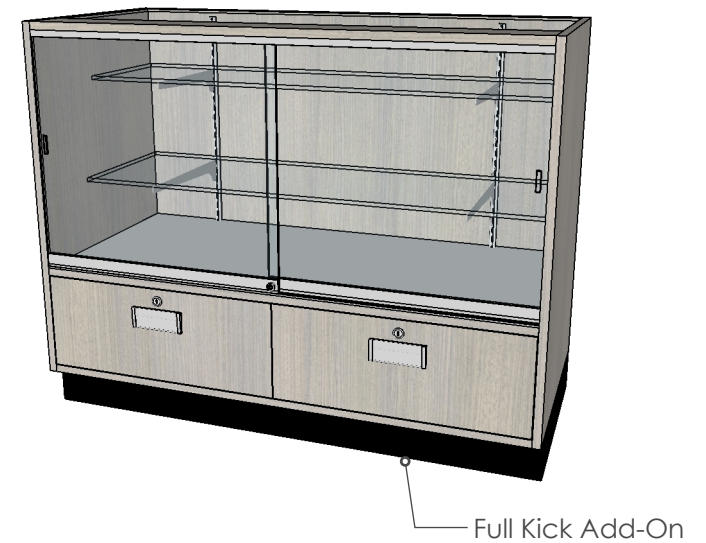

Add-Ons: Integrated Lighting, Full Kick Base

4FT 2/3 VISION WALL SHOW CASE

48 INCHES WIDE | 22 INCHES DEEP | 34 INCHES HIGH

FRONT

BACK

FRONT

Add-Ons: Integrated Lighting, Full Kick Base