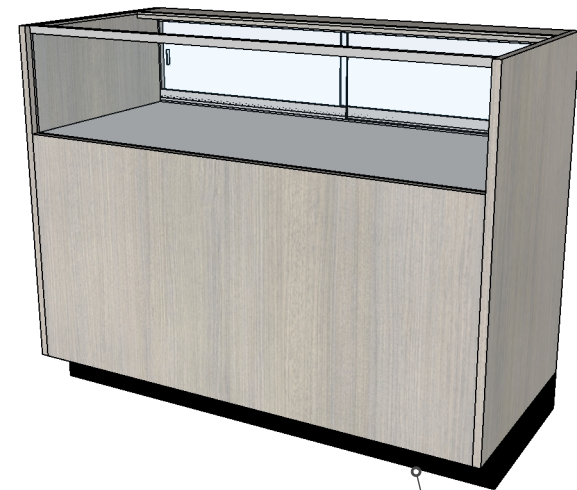

FRONT

Full Kick Add-On

Add-Ons: Integrated Lighting, Full Kick Base