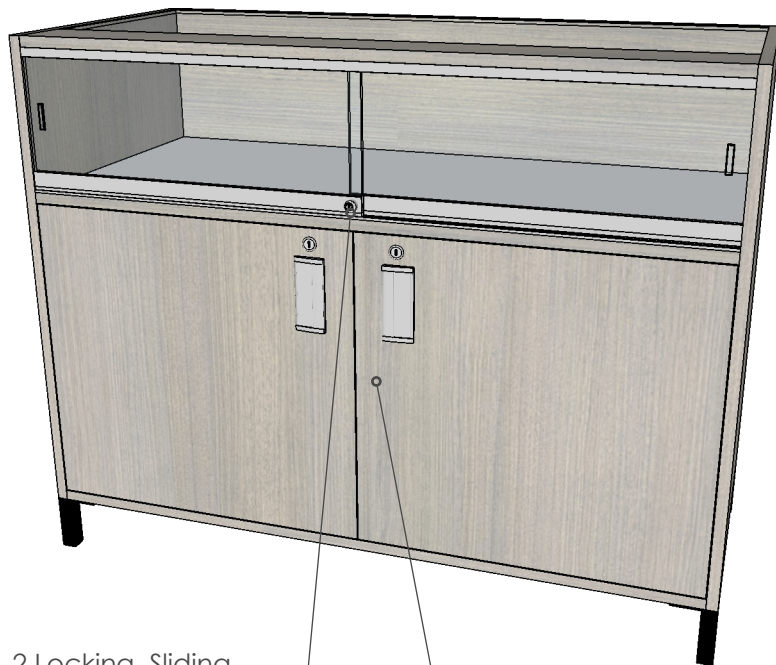

2 Locking Drawers

Standard Legs

2 Movable Glass Shelves On Standards

FRONT

Full Kick Add-On

Add-Ons: Integrated Lighting, Full Kick Base

4' 1/3 VISION WALL SHOW CASE

48 INCHES WIDE | 22 INCHES DEEP | 34 INCHES HIGH

FRONT

2 Locking, Sliding Glass Doors

2 Locking Storage Cabinets With 1 Adjustable Shelf

BACK

Finished All Sides

Standard Legs

FRONT

Full Kick Add-On