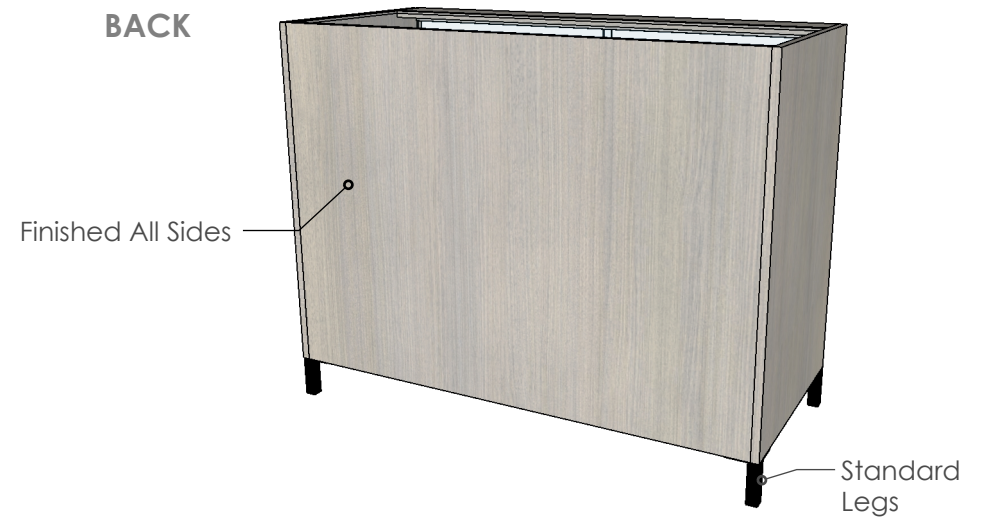

Add-Ons: Integrated Lighting, Full Kick Base

4FT 2/3 VISION WALL SHOW CASE

48 INCHES WIDE | 22 INCHES DEEP | 34 INCHES HIGH

FRONT

BACK

FRONT

Add-Ons: Integrated Lighting, Full Kick Base