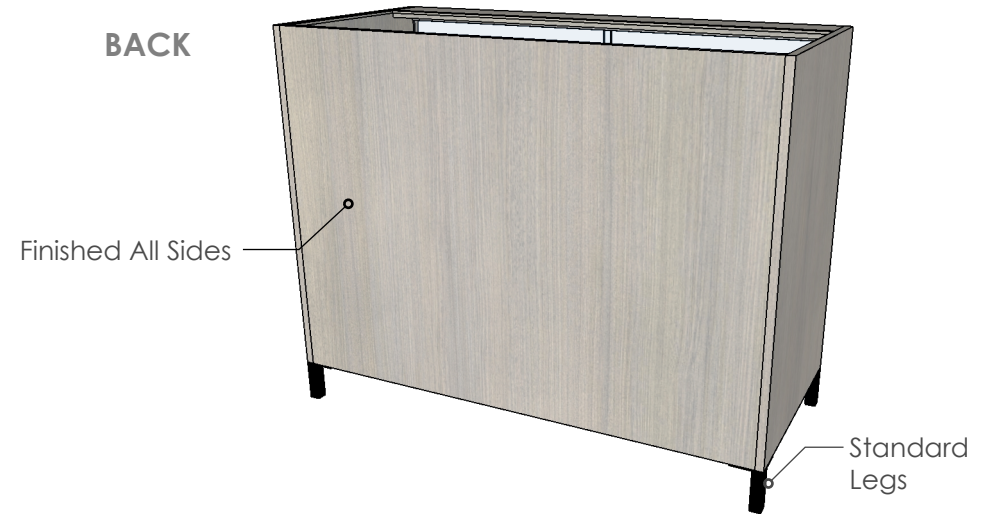

BACK

Finished All Sides

Standard Legs