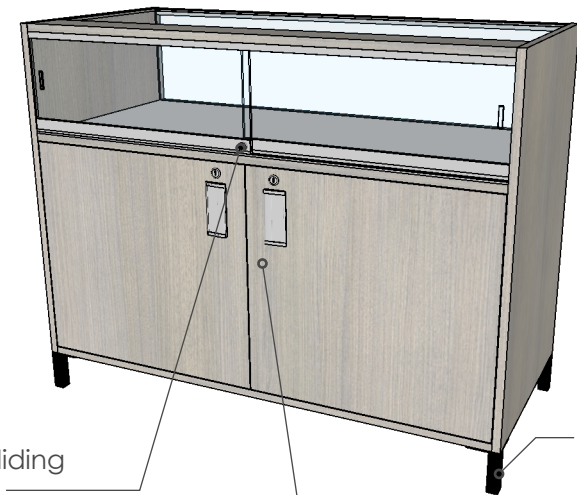

Add-Ons: Integrated Lighting, Full Kick Base

4FT 1/3 VISION SHOW CASE

48 INCHES WIDE | 22 INCHES DEEP | 34 INCHES HIGH

FRONT

BACK

2 Locking, Sliding Glass Doors

Standard Legs

2 Locking Storage Cabinets With 1 Adjustable Shelf

FRONT

Full Kick Add-On

Add-Ons: Integrated Lighting, Full Kick Base

4FT 2/3 VISION SHOW CASE

48 INCHES WIDE | 22 INCHES DEEP | 34 INCHES HIGH

FRONT

BACK

2 Locking, Sliding Glass Doors