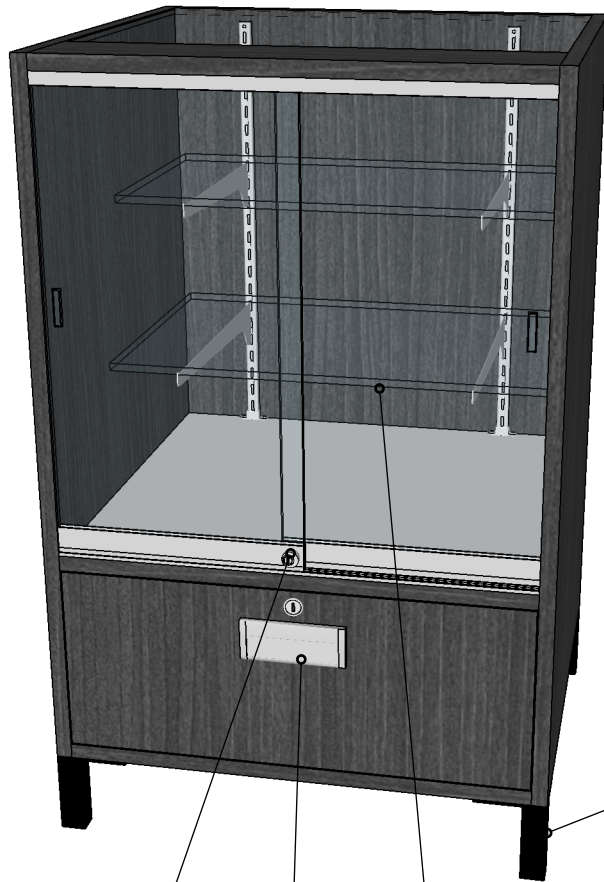

2FT 1/3 VISION WALL SHOW CASE

24 INCHES WIDE | 22 INCHES DEEP | 34 INCHES HIGH

FRONT

2 Locking, Sliding Glass Doors

2 Locking Storage Cabinets With 1 Adjustable Shelf

Standard Legs

BACK

Finished All Sides

Standard Legs

FRONT

Full Kick Add-On

Add-Ons: Integrated Lighting, Full Kick Base

2FT 2/3 VISION WALL SHOW CASE

24 INCHES WIDE | 22 INCHES DEEP | 34 INCHES HIGH

FRONT

2 Locking, Sliding Glass Doors

Locking Drawer

2 Movable Glass Shelves On Standards

Standard Legs

BACK

Finished All Sides

Standard Legs

FRONT

Full Kick Add-On

Add-Ons: Integrated Lighting, Full Kick Base

3FT 1/3 VISION SHOW CASE

36 INCHES WIDE | 22 INCHES DEEP | 34 INCHES HIGH

FRONT

BACK

2 Locking, Sliding Glass Doors

2 Locking Storage Cabinets With 1 Adjustable Shelf