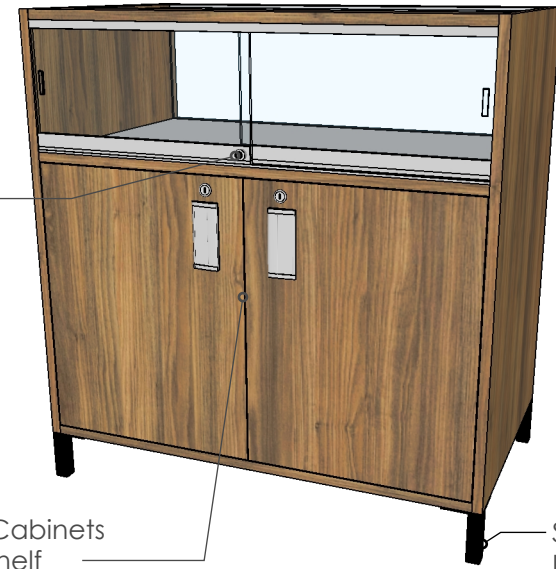

Add-Ons: Integrated Lighting, Full Kick Base

3FT 1/3 VISION SHOW CASE

36 INCHES WIDE | 22 INCHES DEEP | 34 INCHES HIGH

FRONT

BACK

2 Locking, Sliding Glass Doors

2 Locking Storage Cabinets With 1 Adjustable Shelf

Standard Legs

FRONT

Full Kick Add-On

Add-Ons: Integrated Lighting, Full Kick Base

3FT 2/3 VISION SHOW CASE

36 INCHES WIDE | 22 INCHES DEEP | 34 INCHES HIGH

FRONT

BACK

2 Movable Glass Shelves
On Standards

2 Locking, Sliding
Glass Doors

2 Locking Drawers

Standard
Legs

FRONT

Full Kick Add-On

Add-Ons: Integrated Lighting, Full Kick Base

3FT 1/3 VISION WALL SHOW CASE

36 INCHES WIDE | 22 INCHES DEEP | 34 INCHES HIGH

FRONT

2 Locking, Sliding Glass Doors

2 Locking Storage Cabinets With 1 Adjustable Shelf

Standard Legs

BACK

Finished All Sides

Standard Legs