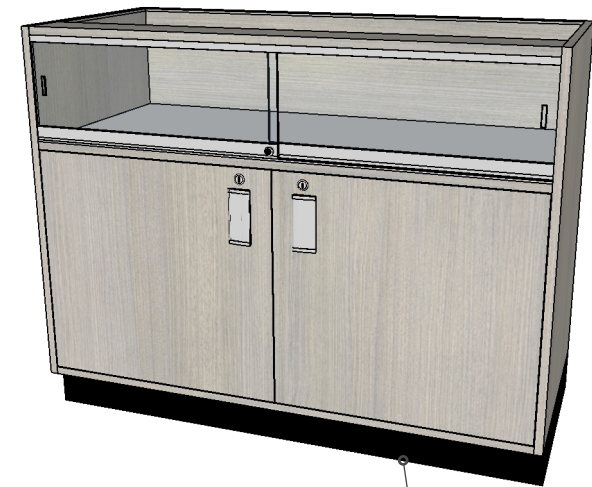

Our essential showcases come in 3 different widths and with 2 different options for display area. As with all essential's pieces, you can also choose additional customizations (like lighting) to make your merchandise shine.

FRONT

2 Locking, Sliding Glass Doors

2 Locking Storage Cabinets With 1 Adjustable Shelf

BACK

Finished All Sides

Standard Legs

FRONT

Full Kick Add-On