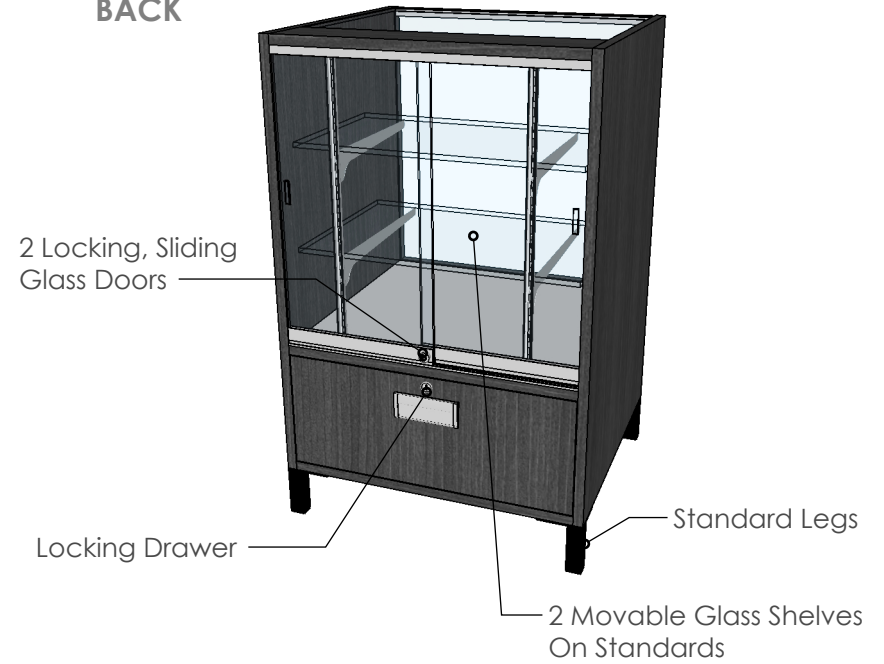

Our essential showcases come in 3 different widths and with 2 different options for display area. As with all essential's pieces, you can also choose additional customizations (like lighting) to make your merchandise shine.

2FT 1/3 VISION SHOW CASE

24 INCHES WIDE | 22 INCHES DEEP | 34 INCHES HIGH

FRONT

BACK

2 Locking, Sliding Glass Doors

2 Locking Storage Cabinets With 1 Adjustable Shelf

Standard Legs

FRONT

Full Kick Add-On

Add-Ons: Integrated Lighting, Full Kick Base

2FT 2/3 VISION SHOW CASE

24 INCHES WIDE | 22 INCHES DEEP | 34 INCHES HIGH

FRONT

BACK

FRONT

Add-Ons: Integrated Lighting, Full Kick Base

2FT 1/3 VISION WALL SHOW CASE

24 INCHES WIDE | 22 INCHES DEEP | 34 INCHES HIGH

FRONT

2 Locking, Sliding Glass Doors

2 Locking Storage Cabinets With 1 Adjustable Shelf

Standard Legs

BACK

Finished All Sides