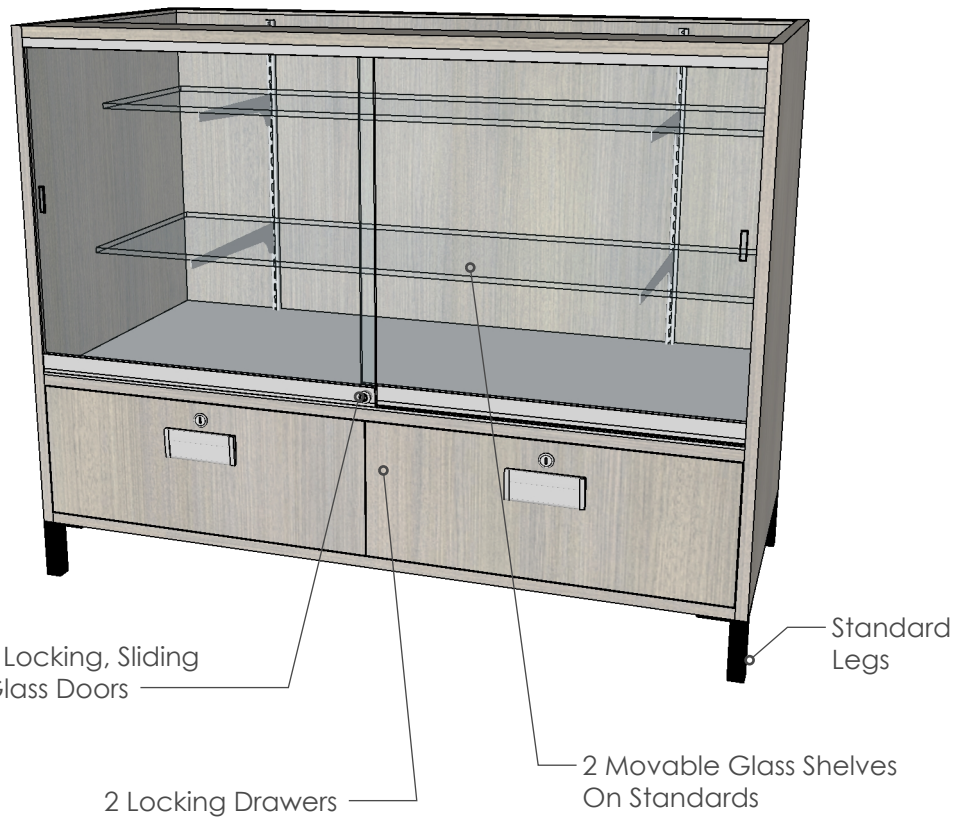

FRONT

4FT 2/3 VISION WALL SHOW CASE

48 INCHES WIDE | 22 INCHES DEEP | 34 INCHES HIGH

FRONT