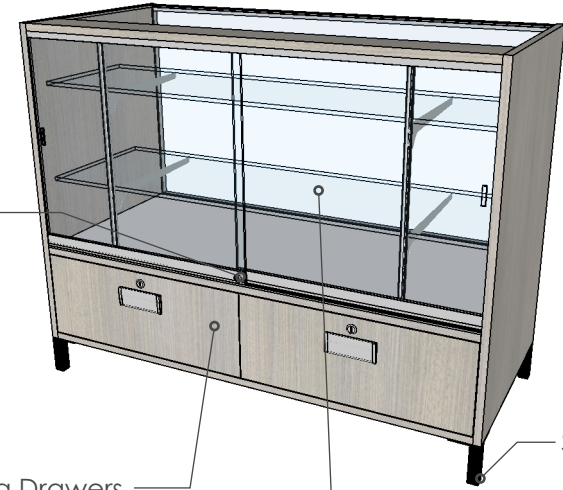

Add-Ons: Integrated Lighting, Full Kick Base

4FT 1/3 VISION SHOW CASE

48 INCHES WIDE | 22 INCHES DEEP | 34 INCHES HIGH

FRONT

BACK

2 Locking, Sliding Glass Doors

Standard Legs

2 Locking Storage Cabinets With 1 Adjustable Shelf

FRONT

Full Kick Add-On

Add-Ons: Integrated Lighting, Full Kick Base

4FT 2/3 VISION SHOW CASE

48 INCHES WIDE | 22 INCHES DEEP | 34 INCHES HIGH

FRONT

BACK

2 Locking, Sliding Glass Doors

2 Locking Drawers

Standard Legs

2 Movable Glass Shelves On Standards

FRONT

Full Kick Add-On

Add-Ons: Integrated Lighting, Full Kick Base

4' 1/3 VISION WALL SHOW CASE

48 INCHES WIDE | 22 INCHES DEEP | 34 INCHES HIGH