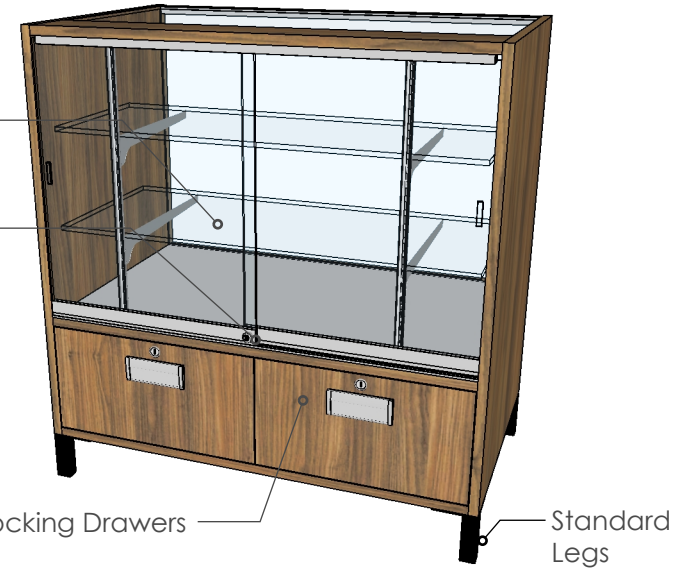

Add-Ons: Integrated Lighting, Full Kick Base

3FT 1/3 VISION SHOW CASE

36 INCHES WIDE | 22 INCHES DEEP | 34 INCHES HIGH

FRONT

BACK

2 Locking, Sliding Glass Doors

2 Locking Storage Cabinets With 1 Adjustable Shelf

Standard Legs

FRONT

Full Kick Add-On

Add-Ons: Integrated Lighting, Full Kick Base

3FT 2/3 VISION SHOW CASE

36 INCHES WIDE | 22 INCHES DEEP | 34 INCHES HIGH

FRONT

BACK

2 Movable Glass Shelves
On Standards

2 Locking, Sliding
Glass Doors

2 Locking Drawers

Standard
Legs

FRONT

Full Kick Add-On

Add-Ons: Integrated Lighting, Full Kick Base

3FT 1/3 VISION WALL SHOW CASE

36 INCHES WIDE | 22 INCHES DEEP | 34 INCHES HIGH

FRONT

2 Locking, Sliding Glass Doors

2 Locking Storage Cabinets With 1 Adjustable Shelf

Standard Legs

BACK

Finished All Sides

Standard Legs