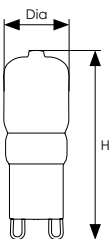

LED G9 Capsule

A++ Energy Rated LED G9 Capsule lamp for display and accent light fixtures. Featuring a miniature design that closely resembles the shape and size of a Halogen G9, making the lamp ideal for direct retrofit into existing fittings.

Product Code	Watts (W)	Volts (V)	Cap	Colour Appearance	Colour Temp (K)	Total Lumens (lm)	Energy Saving Halogen Equivalent (W)	Dimensions (mm)		Energy Rating	Order Qty
								Dia	H		
Single Carton											
3415	2.5	240	G9	Warm White	2700	210	18	16.5	49	A++	1
3422	2.5	240	G9	Cool White	4000	210	18	16.5	49	A++	1