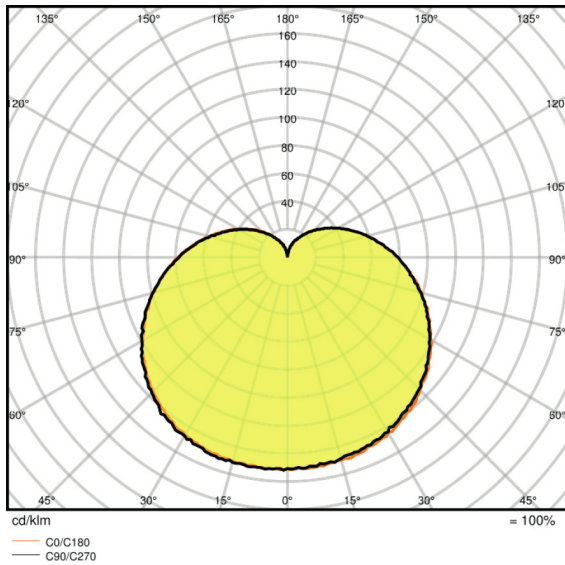

Light Distribution

LDC typ polar

LOGISTICAL DATA

Product code	Packaging unit (Pieces/Unit)	Dimensions (length x width x height)	Gross weight	Volume
4058075147874	Folding carton box 1	46 mm x 46 mm x 93 mm	37.00 g	0.20 dm³
4058075147881	Shipping carton box 10	240 mm x 101 mm x 108 mm	428.00 g	2.62 dm³

The mentioned product code describes the smallest quantity unit which can be ordered. One shipping unit can contain one or more single products. When placing an order, for the quantity please enter single or multiples of a shipping unit.

REFERENCES / LINKS

For further products and actual information concerning LED lamps see

- www.ledvance.com/ledlamps

For Guarantee see

- www.ledvance.com/guarantee

DISCLAIMER

Subject to change without notice. Errors and omission excepted. Always make sure to use the most recent release.