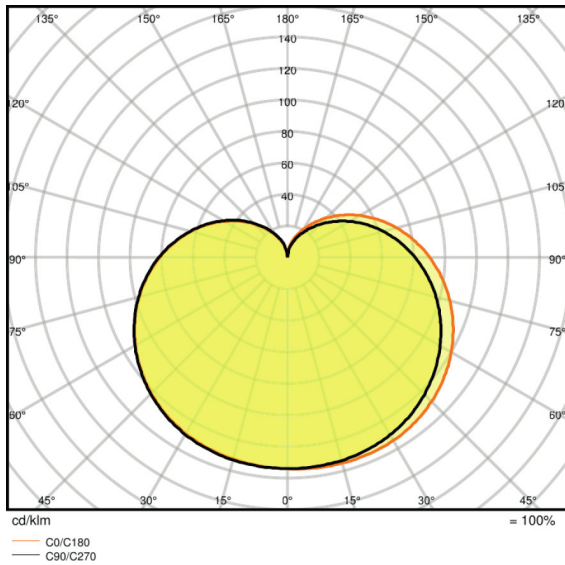

Light Distribution

LDC typ polar

LOGISTICAL DATA

Product code	Packaging unit (Pieces/Unit)	Dimensions (length x width x height)	Gross weight	Volume
4058075127272	Folding carton box 1	46 mm x 46 mm x 93 mm	46.00 g	0.20 dm³
4058075127289	Shipping carton box 10	240 mm x 101 mm x 108 mm	518.00 g	2.62 dm³

The mentioned product code describes the smallest quantity unit which can be ordered. One shipping unit can contain one or more single products. When placing an order, for the quantity please enter single or multiples of a shipping unit.

REFERENCES / LINKS

For further products and actual information concerning LED lamps see

- www.ledvance.com/ledlamps

For Guarantee see

- www.ledvance.com/guarantee

DISCLAIMER

Subject to change without notice. Errors and omission excepted. Always make sure to use the most recent release.