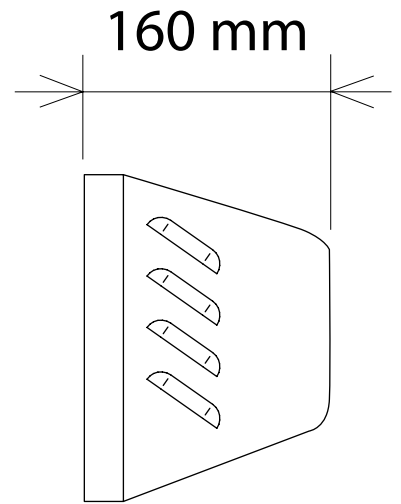

FRONT

SIDE

TOP

WALL INSTALLATION

Heliosa must be placed perfectly horizontal and outside distances as above.

We reserve the right to alter specifications without notice.