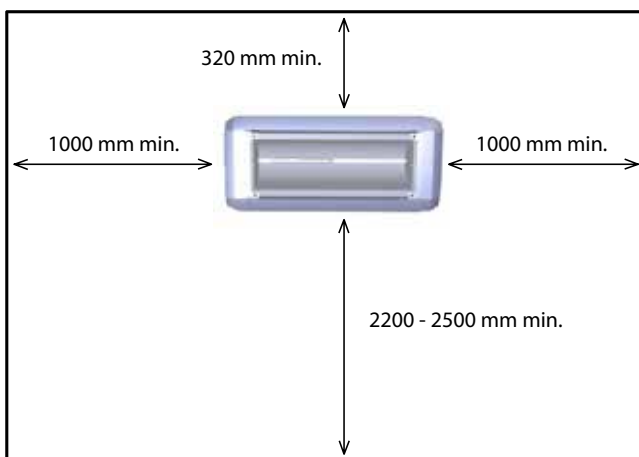

TOP

WALL INSTALLATION

Heliosa must be placed perfectly horizontal and outside distances as above.