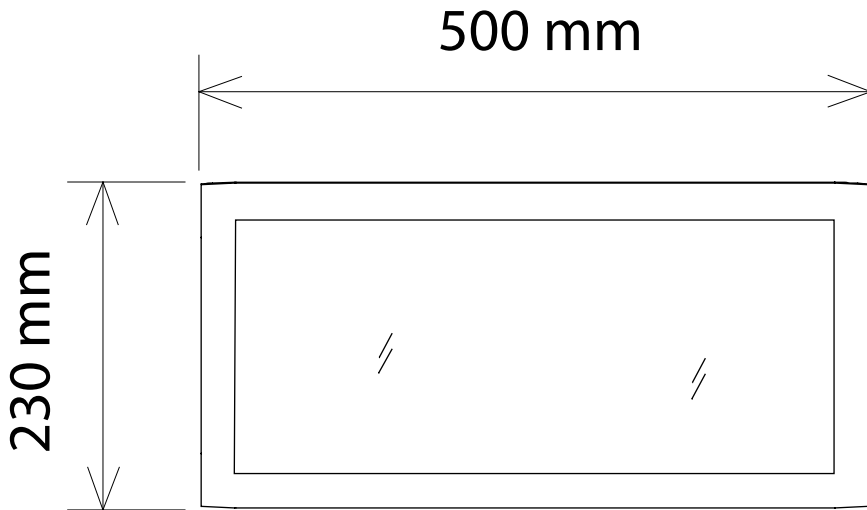

FRONT

SIDE

TOP

WALL INSTALLATION

Heliosa must be placed perfectly horizontal and outside distances as above.

We reserve the right to alter specifications without notice.