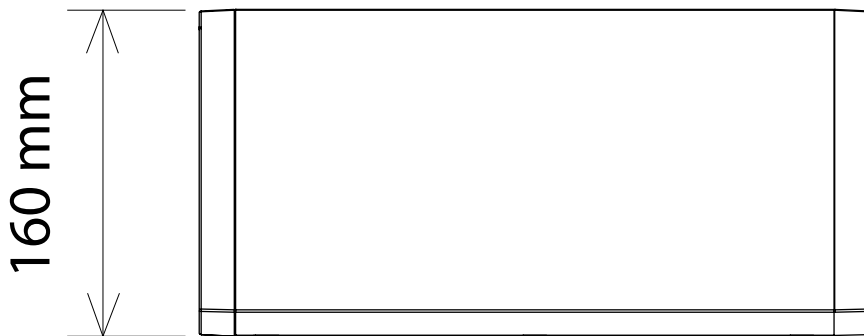

TOP

WALL INSTALLATION

Heliosa must be placed perfectly horizontal and outside distances as above.