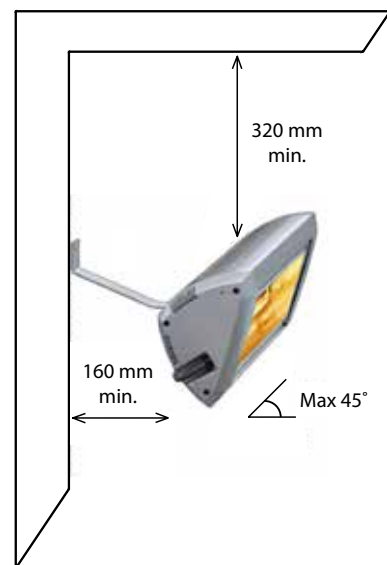

### DIMENSIONS

External Width	480
External Height	200
External Depth	240

### Main Features

- Specifically designed for seaside and zones with corrosion problems.
- Revolving model for wall installation with safety glass.
- For inside and outside areas.
- Full stainless steel AISI 304 construction.
- Safety glass standing high temperatures.
- 3m electric cable as standard.
- Bracket for wall installation.
- Heated area roughly 15-20 sqm.
- Recommended installation height: max. 2.20-2.50m.
- IP23 Protection rating - Waterproof, protected against rain.

Heliosa must be placed perfectly horizontal and outside distances as above.

We reserve the right to alter specifications without notice.