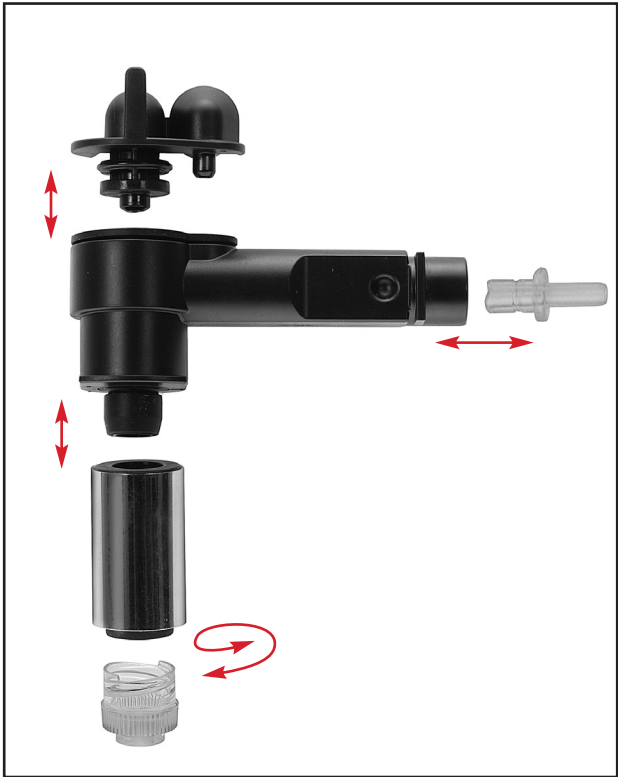

# Frother Assembly Diagrams

Milk System in the Dual Spout for GIGA 5

Milk System in the Dual Spout for Z8 / Z6

Professional Fine Foam Frother for S8