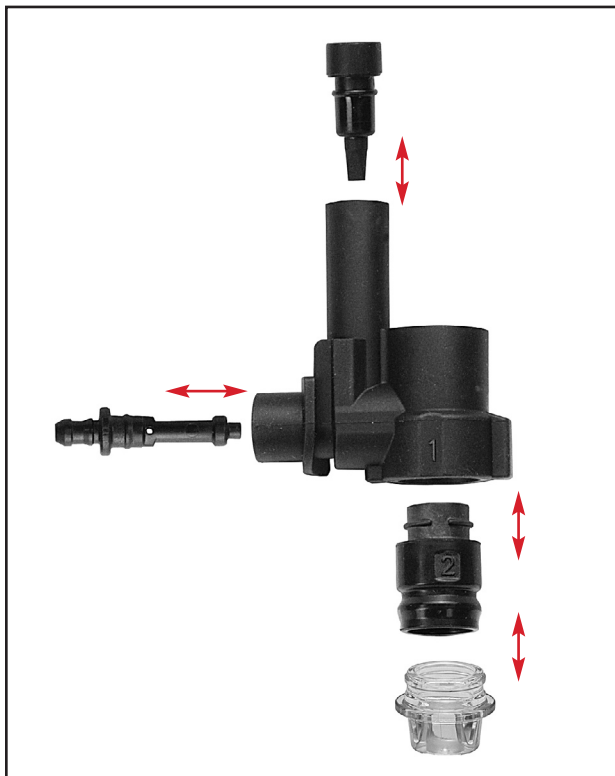

Cappuccino Frother for Micro 90 / A9