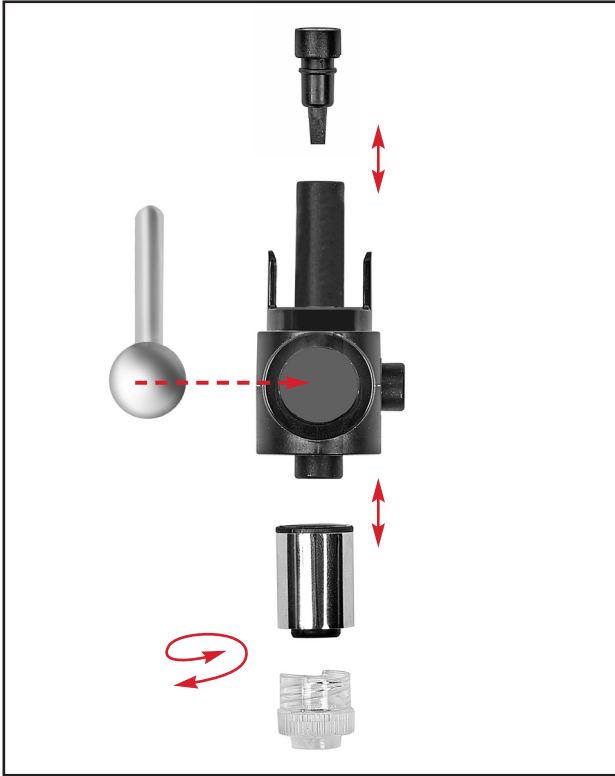

# Frother Assembly Diagrams

Milk System in the Dual Spout for GIGA 5

Milk System in the Dual Spout for Z8 / Z6

Professional Fine Foam Frother for S8