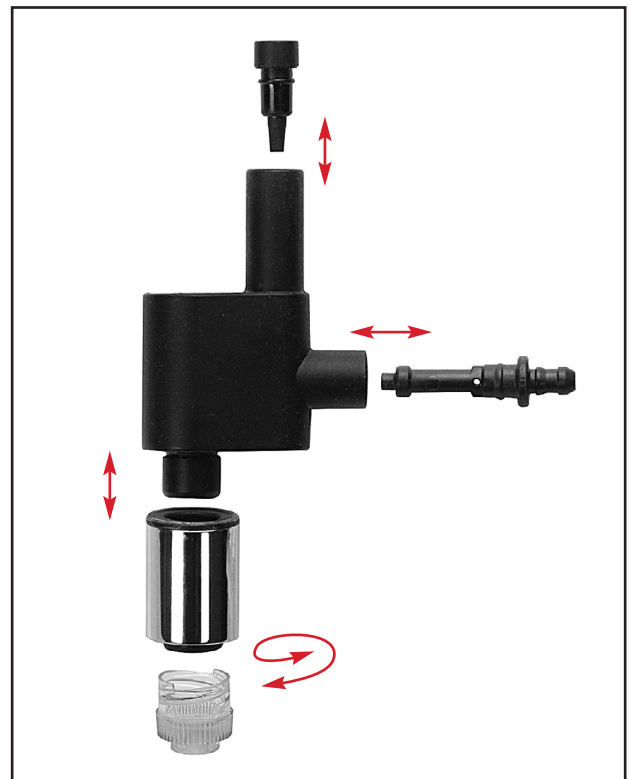

Fine Foam Frother for WE8 / E6 / D6