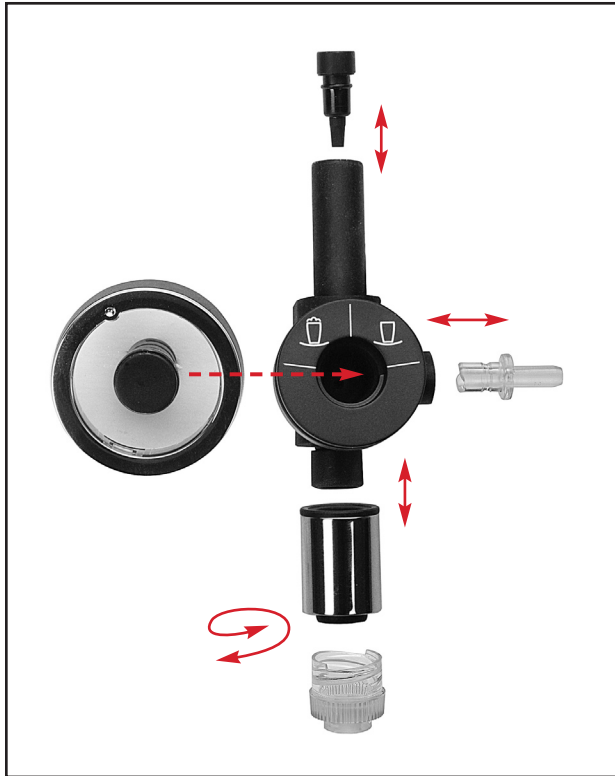

Frother Assembly Diagrams

Professional Fine Foam Frother for E8