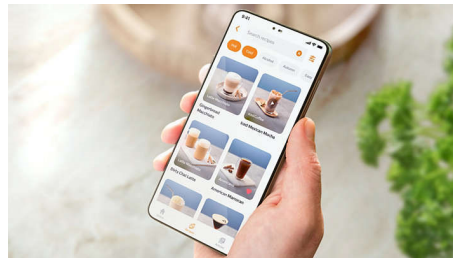

Effortless, inspired coffee with Coffee+ App

The irresistible taste and aroma of coffee from fresh beans is just one touch away. Our intuitive touch display allows you to easily select your favourite coffee.

AquaClean filter

By changing the filter after being prompted by the machine, you will not need to descale your machine for up to 5000 cups**, while enjoying clear and purified water.

Specifications

Country of origin

- Designed in: Italy
- Made in: Romania

Customisation

- Aroma strength settings: 3
- Coffee and milk length: Adjustable
- Grinder settings: 12
- Pre-brew aroma control
- Temperature settings: 3

Variety

- Beverages: Espresso, Coffee, Cappuccino, Latte macchiato, Iced coffee, Hot water
- Coffee powder option
- Double cup
- Milk double cup: No

Other features

- Aroma seal
- Removable brew group
- Guided descaling
- AquaClean

Accessories

- Included: Measuring scoop, Water hardness strip test, AquaClean filter, Grease tube, LatteGo storage lid

Technical specifications

- Cord length: 100 cm
- Voltage: 230 V
- Frequency: 50 Hz
- Capacity milk carafe: 0.26 L
- Capacity waste container: 12 servings
- Capacity water tank: 1.8 L
- Weight of product: 8 kg
- Coffee bean capacity: 275 g
- Waste container: Frontal access
- Water tank: Frontal access
- Filter compatibility: AquaClean
- Pump pressure: 15 Bar
- Colour and Finish: Black, Chrome
- Product dimensions: 246 x 371 x 433 mm

General specifications

- Adjustable spout height: 85-145 mm
- Milk solution: LatteGo
- Dishwasher-safe parts: Drip tray, LatteGo
- Ease of cleaning and maintenance: AquaClean filter compatible
- User interface: Coloured touch display

Service

- 2 year guarantee

Sustainability

- ECO setting
- Energy label: A-class
- Power consumption brewing: 230 W
- Recyclable packaging material: >95%

Issue date 2023-10-02

Version: 10.10.1

© 2023 Koninklijke Philips N.V.
All Rights reserved.

Specifications are subject to change without notice.
Trademarks are the property of Koninklijke Philips N.V.
or their respective owners.

www.philips.com

* Based on consumer testing in Germany comparing leading One Touch (Coffee + Milk) Fully Automatic Espresso Machines (2023).
** Based on 8 filter replacements as indicated by the machine. Actual number of cups depends on selected coffee varieties, rinsing and cleaning patterns.