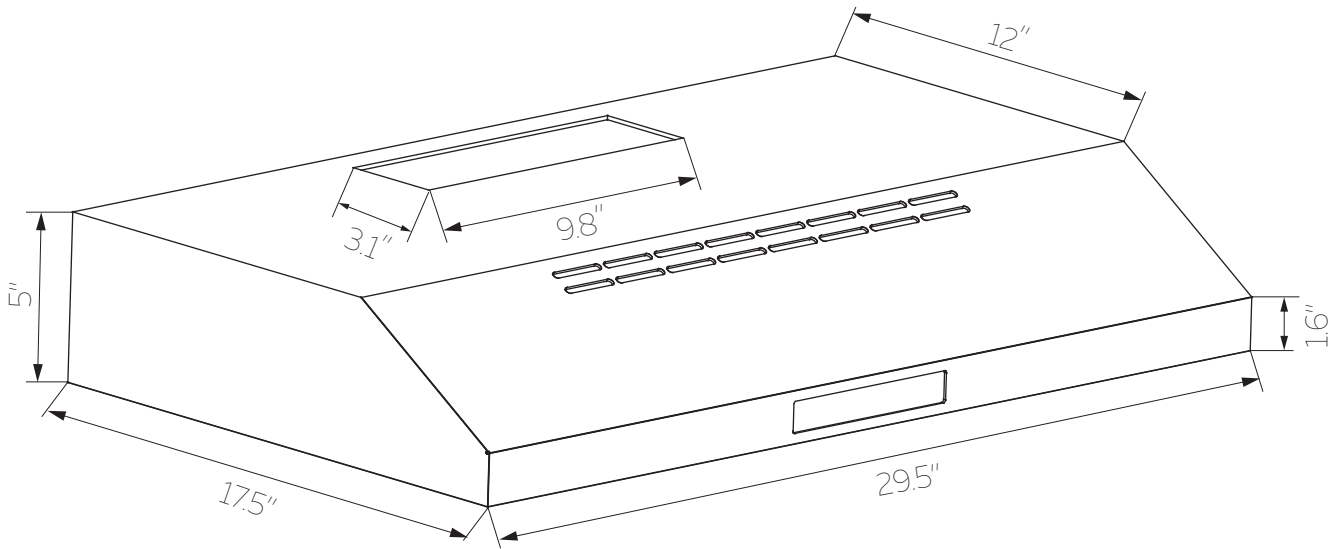

FRONT VIEW

VIEW FROM UNDER

Overall Dimensions	30" W x 17.5" L x 5" H
Installation Type	Under Cabinet
Exhaust Method	Convertible
Material	Stainless Steel

Noise Level	42-63dB(A)
Min/Max CFM	100-480
Speed & Control Type	3 Speed Touch Pad
Warranty	3 Year Limited Warranty