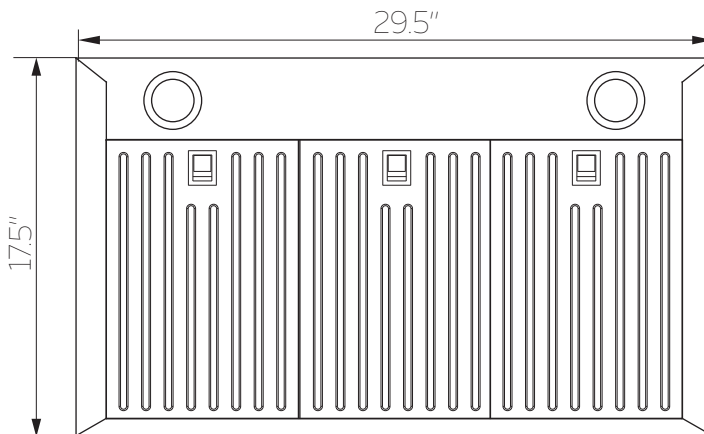

FRONT VIEW

VIEW FROM UNDER

Overall Dimensions	30" W x 17.5" L x 5" H
Installation Type	Under Cabinet
Exhaust Method	Convertible
Material	Stainless Steel

Noise Level	42-63dB(A)
Min/Max CFM	100-480
Speed & Control Type	3 Speed Touch Pad
Warranty	3 Year Limited Warranty