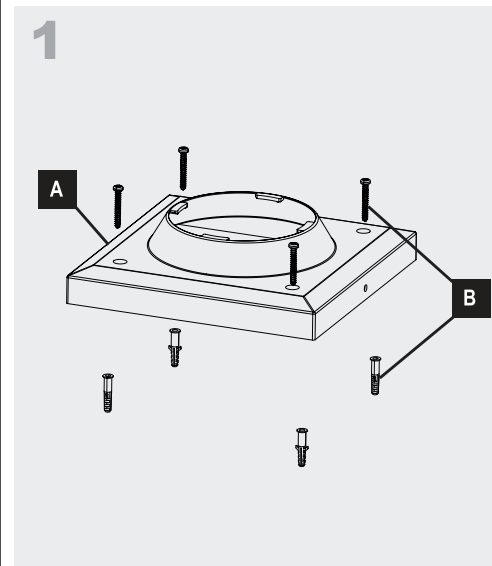

Surface-Mount Installation:

One Year Limited Warranty

This product is warranted to be free from defects in workmanship or materials at the time of purchase for one year, (excluding batteries). Should a defect occur, please contact our customer service line at 1-866-460-4604 for service. Should any evidence of defects in material or workmanship appear within the warranty period after the date of purchase, Classy Caps Mfg. Inc. will either repair or replace the product at its option. Classy Caps Mfg. Inc. is not responsible for injury, property damage, or other consequential damages or damages to third parties arising directly or indirectly from an actual or alleged defect in material or workmanship of the product.