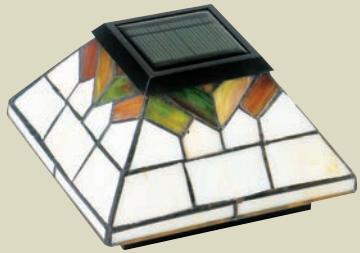

Wellington Solar Post Cap *Stained Glass*

The stylishly graceful Wellington Solar Post Cap will add a distinct charm to your home. It is designed using 4 high output LED's to illuminate the beautiful hand crafted stained glass and the surrounding area. Will fit over a 5"x5", 4"x4" or 3.5"x3.5" post.

- High Performance solar lights – stays lit for up to 10 hours
- Lights up automatically every night
- 4 High output LED's for brilliant white light
- Real Stained Glass
- 2 Long life AA Ni-MH rechargeable batteries included
- Adaptors included to fit over an actual 5"x5", 4"x4" or 3.5"x3.5" post
- 5 Lumens / 4500 - 5500 Kelvin

Stained Glass #WG322