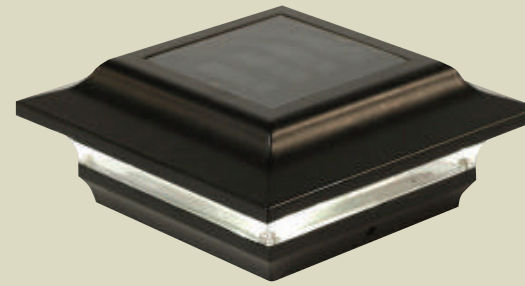

## Cambridge Solar Post Cap

Our Cambridge solar post cap is manufactured from heavy duty, weather resistant cast aluminum with durable powder coat finish. This alluring low profile 6x6 solar cap features real pebbled glass lens and two high output surface mount LED's that will automatically light up at dusk creating a picturesque landscape for your fence, porch or deck. Another superior design by Classy Caps Mfg. Inc.

## 2.5" x 2.5" Imperial Solar Post Cap

The modern yet elegant 2.5"x2.5" Imperial Solar Post Cap offers a clean contemporary design that is unequalled in performance. It's rugged cast aluminum construction with durable powder coated finish means no future painting. Specifically designed for use with steel and aluminum posts. Will fit 3 post sizes – 2.5"x2.5", 2.25"x2.25" or 2"x2".

### 2.5" x 2.5" MODELS

● **Black #SL082B**

● **White #SL082W**

- Designed specifically for the steel and aluminum fence and rail industry
- High Performance solar lights – stays lit for up to 10 hours
- Lights up automatically every night / auto - off switch
- 2 high output LED's for brilliant white light
- 1 long life AA Ni-MH rechargeable battery included
- Available in Black or White powder coated finish
- Will fit over an actual 2.5"x2.5", 2.25"x2.25" or 2"x2" post (2.25"x2.25" and 2"x2" adaptor included)
- Adaptor for 3"x3" post is also available (sold separately) – Model # SL083B - Black / Model # SL083W - White
- 10 Lumens / 4500 - 5500 Kelvin

## 4" x 4" / 5" x 5" Imperial Solar Post Cap

The modern yet elegant 4x4 / 5x5 Imperial Solar Post Cap offers a clean contemporary design that is unequalled in performance. It's rugged cast aluminum construction with durable powder coated finish means no future painting...Add a touch of "Class" to your outdoor setting.