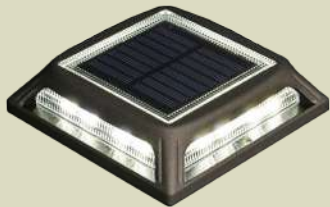

Light Color Modes

- Warm Natural
- Bright White

- Will fit over a 4"x4" & 3.5"x3.5" post OR can be mounted to docks, decks, pathways and driveways
- Durable matte black powder coat painted finish
- 32 high performance surface mount LED's
- Long Life 3.2V rechargeable battery
- Choose between warm and bright white light modes
- Quick & Easy do-it-yourself installation
- Lights up automatically every night - includes ON/OFF button
- 25 Lumens / warm natural light 2700-3200K OR bright white light - 4500-5500K
- Manufactured from heavy duty cast aluminum