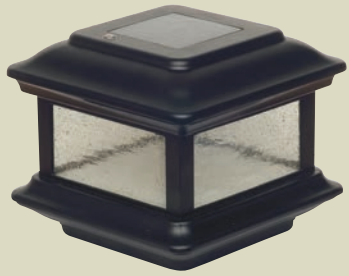

- High Performance solar lights – stays lit for up to 12 hours
  - Casts a brilliant white light downward onto the outside walls of the post cap and surrounding area
  - Lights up automatically every night
  - High output surface mount LED technology
  - 3x brighter than standard LED's
  - 2 long life AA Ni-MH rechargeable batteries included
  - Available in White or Tan PVC – won't fade or yellow
  - Will fit over an actual 4" x 4" post
  - Adaptor for a 3.5" x 3.5" or 5" x 5" post sold separately
  - 3.5" x 3.5" adaptor
  - Model # PCA433 – White
  - Model # PCA432 – Tan
  - 5" x 5" adaptor
  - Model # SL4455 – White only
  - 15 Lumens / 4500 - 5500 Kelvin
- Patent N°: 6,581,335 B2 N°: D460,570 S

## Windsor Solar Post Cap

Similar to our original Classy Solar Post cap, the low profile 4x4 "Windsor" solar post cap includes 4 high output surface mount LED's that are hidden from view, as night falls this one of a kind patented design casts an array of light onto all four walls of the post cap and surrounding area. A truly exceptional style only from Classy Caps Mfg. Available in White PVC.

- High Performance solar lights – stays lit for up to 10 hours
- Casts a brilliant white light downward onto the outside walls of the post cap and surrounding area
- Lights up automatically every night / auto-off switch
- High output surface mount LED technology
- 3x brighter than standard LED's
- 1 long life AA Ni-MH rechargeable battery included
- Available in White PVC – won't fade or yellow
- Will fit over an actual 4" x 4" or 3.5" x 3.5" post. (3.5" x 3.5" adaptor included)
- Adaptor for a 5" x 5" post sold separately. 5"x5" adaptor Model # SL4455 – White
- 10 Lumens / 4500 - 5500 Kelvin

## Colonial Solar Post Cap

Fabricated from durable cast aluminum, the Colonial Solar Post Cap is designed to fit over 4" x 4" wood posts. The attractive Colonial is complimented by using real pebbled glass panels. Built to our stringent quality standards it will stay lit for up to 12 hours.