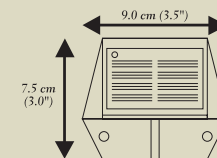

Solar Deck & Wall Lights

Innovative solar lights designed to create a soft ambience almost anywhere. Installs easily with two screws – no complicated wiring. A great accent for decks, stairways, patios and gardens.

- High Performance solar lights – stays lit for up to 12 hours
- Lights up automatically every night / auto - off switch
- 2 High output LED's for brilliant white light
- 1 long life AA Ni-MH rechargeable battery included
- Available in powder coated cast aluminum (Black or White) & electroplated Copper
- 12 Lumens / 4500 - 5500 Kelvin

High Performance Solar Deck & Wall Light

Our solar deck & wall light is manufactured from durable stainless steel, offering a streamlined contemporary design. The warm colored light cascades downward to create a soft ambience. This compact design makes it a perfect accent that can be placed almost anywhere. An appealing addition to any landscape such as decks, stairways, patios, gardens and much more.

- High Performance solar lights, stays lit for up to 12 hours
- Lights up automatically every night, auto off switch
- 4 High output LED's for a soft warm light
- Durable stainless steel
- 1 Long life AA rechargeable battery included
- 10 Lumens / 2700 - 3200 Kelvin

● Stainless Steel #DLS900