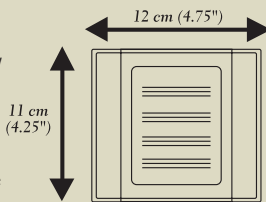

Solar Path Light

Add safety and beauty to your outdoor gardens and pathways. Powerful solar lights provide a brilliant white light over a large radius for up to 10 hours per night. Our solar path lights are made with durable weather resistant stainless steel. Energy efficient and super easy to install.

- High Performance solar path light – stays lit for up to 10 hours
- Lights up automatically every night / auto – off switch
- 2 High output LED's for brilliant white light
- 1 long life AAA Ni-MH rechargeable battery included
- Available in Stainless Steel
- 12 Lumens / 4500 - 5500 Kelvin

● Stainless Steel #SL499