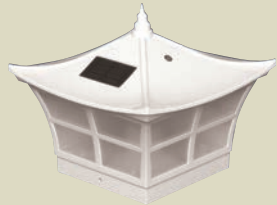

Copper #SL094

5" x 5" MODEL

White #SL092

Our Ambience Solar Post Caps have two unique LED's that provide a warm yellow light with the effect of a lit candle. Attractively designed in a Japanese garden style, the Ambience is available in traditional PVC White as well as a rich Copper finish. Dependable performance with unique style.

- High Performance solar lights – stays lit for up to 12 hours
- Lights up automatically every night / auto – off switch
- 2 High output LED's for warm yellow candle light
- 2 long life AA Ni-MH rechargeable batteries included
- Available in White PVC (SL092) and electroplated Copper (SL094)
- SL092 will fit over an actual 5"x5" or 4"x4" post (4"x4" adaptor included)
- SL094 will fit over an actual 4"x4" or 3.5"x3.5" post (3.5"x3.5" adaptor included)
- 5 Lumens / 2700 - 3200 Kelvin

Patent N°: D616,134 S