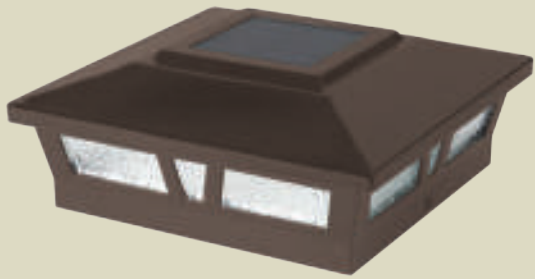

Oxford Solar Post Cap

Similar in design to our low profile Cambridge solar post cap, the Oxford is manufactured from heavy duty, weather resistant cast aluminum with a durable powder coat satin finish that is available in Black, White or Brown.

Featuring unique decorative glass lens and two surface mount LED's, the 6x6 Oxford Solar Post Cap will cast a warm natural light that will automatically light up at dusk creating a picturesque landscape for your fence, porch or deck. Another superior design by Classy Caps. Adaptor included to fit over 3 post sizes -an actual 6"x6", 5.5"x5.5" or 5"x5" post.

6" x 6" MODEL

● **Satin White**
#SLX772W

● **Satin Black**
#SLX772B

● **Satin Brown**
#SLX772C

- High Performance solar lights – stays lit for up to 12 hours
- Lights up automatically every night / auto-off switch
- 2 High output surface mount LED's for warm natural light
- Manufactured from durable cast aluminum
- Real decorative glass lens
- 1 Long life AA Ni- MH rechargeable battery included
- Will fit over an actual 6"x6", 5.5"x5.5" or 5"x5" post (adaptor included)
- Quick and easy Do-It-Yourself installation
- 10 Lumens / 2700 - 3200 Kelvin