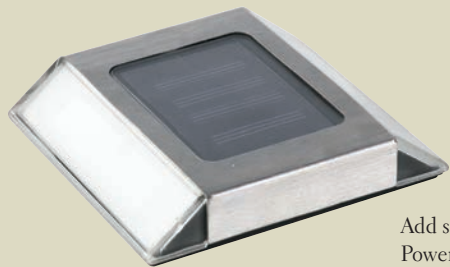

Solar Path Light

Add safety and beauty to your outdoor gardens and pathways. Powerful solar lights provide a brilliant white light over a large radius for up to 10 hours per night. Our solar path lights are made with durable weather resistant stainless steel. Energy efficient and super easy to install.

- High Performance solar path light – stays lit for up to 10 hours
- Lights up automatically every night / auto – off switch
- 2 High output LED's for brilliant white light
- 1 long life AAA Ni-MH rechargeable battery included
- Available in Stainless Steel
- 12 Lumens / 4500 - 5500 Kelvin

● Stainless Steel #SL499

Solar Motion Sensor Deck & Wall Light

Our truly innovative solar motion sensor deck & wall light has a compact design making it a perfect accent that can be placed almost anywhere, adding a sense of security to your home. The light will automatically stay on a low setting at night, the sensor will activate a super bright light when motion is detected. It installs in minutes and is perfect for stairways, decks, docks, posts and door entrances.

- Turns on automatically at dusk for up to 10 hours
- Casts a brilliant white light / Auto-off switch
- Available in Black ABS
- 1 long life AA 3.2 V 500 mAh LiFe PO4 Rechargeable Battery
- 40 Lumens / 4500 - 5500 Kelvin

● Black #SL133

Solar Deck & Wall Lights

Innovative solar lights designed to create a soft ambience almost anywhere. Installs easily with two screws – no complicated wiring. A great accent for decks, stairways, patios and gardens.