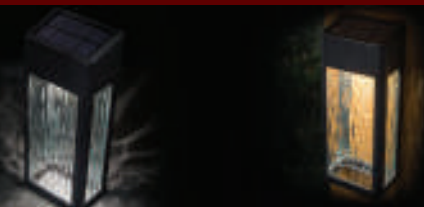

Lancaster Solar Deck & Wall Light

The Classy Caps Lancaster Solar Deck & Wall Light is durably crafted with elegant warm lighting accents. The wrap around decorative glass lens will create a stunning ambience with the perfect blend of unique style and functionality that will enhance your outdoor setting. Manufactured from cast aluminum the charming Lancaster promises excellent performance and long lasting stability.

- High Performance surface mount LED casts warm natural light
- Durable cast aluminum construction with black powder coat finish
- Real Decorative Wrap Around Glass Lens
- Automatically turns on at dusk
- Long AA Ni-MH Rechargeable battery included
- Quick and Easy Do-it-yourself installation
- 6 Lumens / 2700-3200 Kelvin

High Performance Solar Landscape, Path and Garden Lights

Add style and grace to your outdoor setting with our solar landscape, path and garden light. Manufactured from durable weather resistant stainless steel that is complimented using a real glass lens. Lights up automatically every night, casting a brilliant but warm-white light. Installs easily in minutes.

- High Performance solar lights, stays lit for up to 8 hours
- Lights up automatically every night, auto-off switch
- High output LED for brilliant warm - white light
- Durable stainless steel top and pole
- Real Glass lens
- Long life AA Ni-MH rechargeable battery included
- 8 Lumens / 2700 - 3200 Kelvin