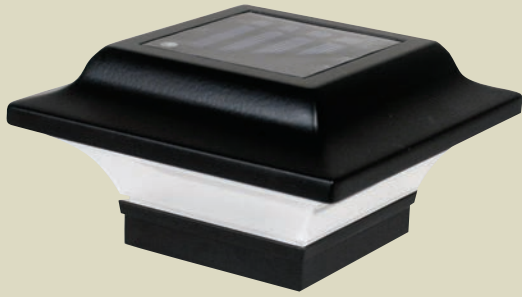

2.5" x 2.5" Imperial Solar Post Cap

The modern yet elegant 2.5"x2.5" Imperial Solar Post Cap offers a clean contemporary design that is unequalled in performance. It's rugged cast aluminum construction with durable powder coated finish means no future painting. Specifically designed for use with steel and aluminum posts. Will fit 3 post sizes – 2.5"x2.5", 2.25"x2.25" or 2"x2".

2.5" x 2.5" MODELS

● **Black #SL082B**

● **White #SL082W**

- Designed specifically for the steel and aluminum fence and rail industry
- High Performance solar lights – stays lit for up to 10 hours
- Lights up automatically every night / auto - off switch
- 2 high output LED's for brilliant white light
- 1 long life AA Ni-MH rechargeable battery included
- Available in Black or White powder coated finish
- Will fit over an actual 2.5"x2.5", 2.25"x2.25" or 2"x2" post (2.25"x2.25" and 2"x2" adaptor included)
- Adaptor for 3"x3" post is also available (sold separately) – Model # SL083B - Black / Model # SL083W - White
- 10 Lumens / 4500 - 5500 Kelvin

Patent N°: D624,227 S