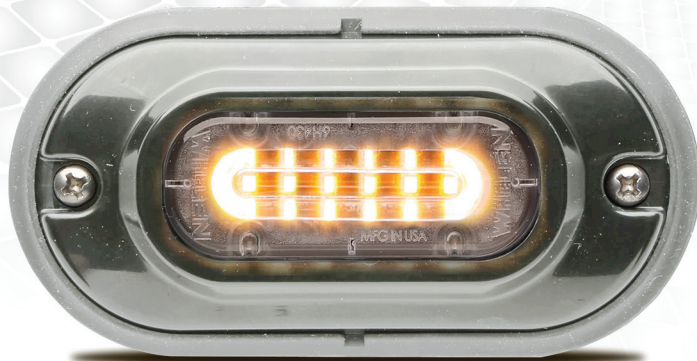

VECTOR SERIES

With a depth of only 1/2", the sleek Vector Series provides high performance warning or illumination in an extremely compact design.

— FLVW —

— FLVA —

SPECS

- SAE Class 1 Certified (single color only)
- Linear Super-LED optics
- Available in Amber or White
- Hard-coated lenses minimize environmental damage from sand, sun, salt, and road chemicals
- Synchronize to other WAT sync products
- Easily surface mounts with two screws
- Includes Gray flange and a 4-wire 6" pigtail
- Rated IP67 for dust and water resistance
- 12 VDC
- Single color amp draw - 0.4 amps (peak) / 0.16 amps (avg)
- Size: 1.50" (3.81cm) H x .50" (1.27cm) D x 3.34" (8.48cm) L
- Great warning application for towing equipment or driving on the AOA (Airport Operations Area)
- Five year warranty

MODEL	PART#	DESCRIPTION
FLVA	01-0672092-10	Vector Amber
FLVW	01-0672092-30	Vector White

! WARNING: These products may contain chemicals known to the State of California to cause cancer and birth defects or other reproductive harm. For more information, visit flywat.com/regulatory.