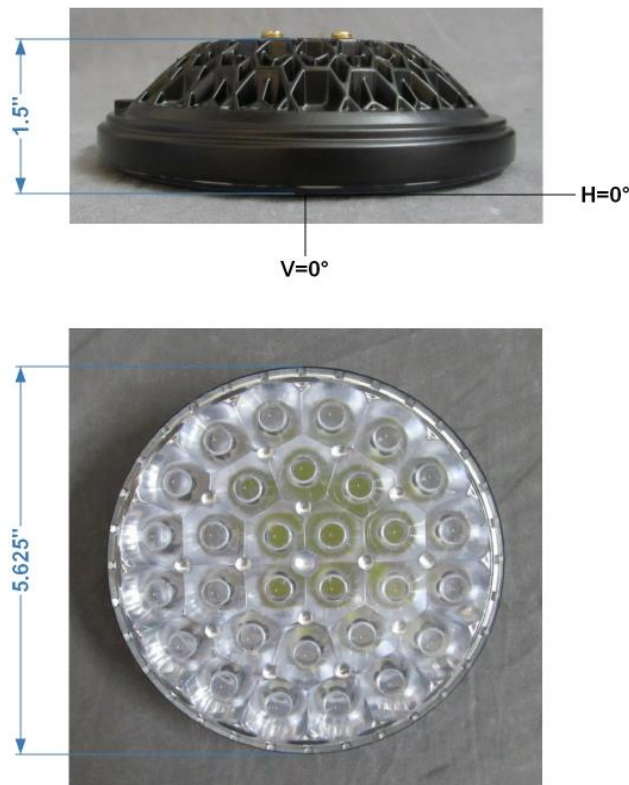

FIG. 1 LUMINAIRE

**General Information**

**Manufacturer:** AEROLEDS  
**Model Number:** 01-2130-LX  
**Driver Model Number:** N/A

**Electricals and Test Results**

	Input Voltage (VDC)	Input Current (A)	Input Power (W)
Initial Electrical Measurements	28.06	5.880	164.99
Final Electrical Measurements (After 45 Mins)	28.00	1.200	33.60

Time(mins)	0	5	10	15	20	25	30	35	40	45
Candela	190600	57490	51089	48009	46877	45907	45382	45108	44143	43590

**Test Condition**

**Ambient Temperature (°C):** 25.0  
**Total Operating Time (Hours):** 0:45

FIG. 1 LUMINAIRE

**General Information**

**Manufacturer:** AEROLEDS  
**Model Number:** 46-4580  
**Driver Model Number:** N/A

**Electricals and Test Results**

	Input Voltage (VDC)	Input Current (A)	Input Power (W)
Initial Electrical Measurements	28.02	2.412	67.58
Final Electrical Measurements (After 45 Mins)	28.01	1.149	32.18