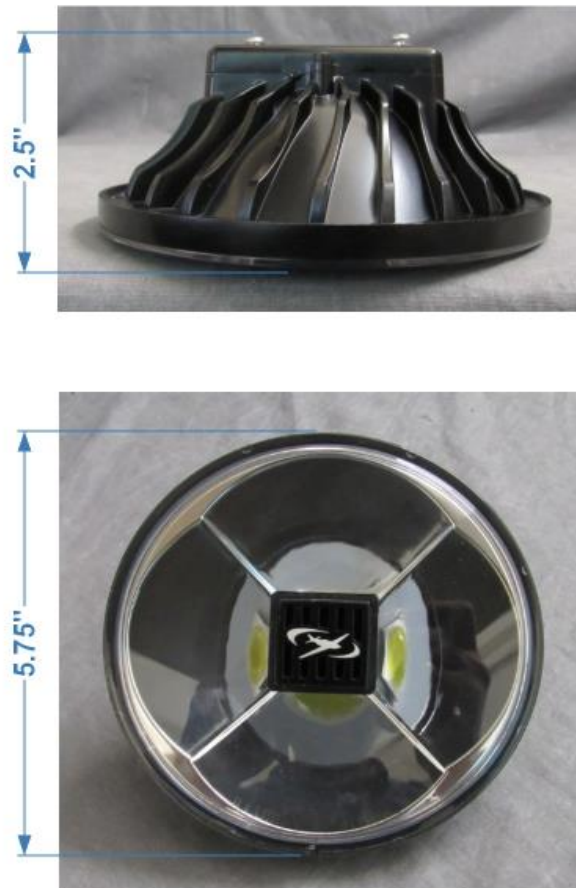

FIG. 1 LUMINAIRE

**General Information**

**Manufacturer:** WHELEN AEROSPACE TECHNOLOGIES  
**Model Number:** LSM-SCD-039-1  
**Driver Model Number:** N/A

**Electricals and Test Results**

	Input Voltage (VDC)	Input Current (A)	Input Power (W)
Initial Electrical Measurements	28.05	1.317	36.99
Final Electrical Measurements (After 45 Mins)	28.01	0.876	24.53

Time(mins)	0	5	10	15	20	25	30	35	40	45
Candela	278296	240240	219619	209896	205537	203525	202016	201346	200843	200675

**Test Condition**

**Ambient Temperature (°C):** 25.0  
**Total Operating Time (Hours):** 0:45

FIG. 1 LUMINAIRE

**General Information**

**Manufacturer:** AEROLEDS  
**Model Number:** 01-2130-LX  
**Driver Model Number:** N/A

**Electricals and Test Results**

	Input Voltage (VDC)	Input Current (A)	Input Power (W)
Initial Electrical Measurements	28.06	5.880	164.99
Final Electrical Measurements (After 45 Mins)	28.00	1.200	33.60