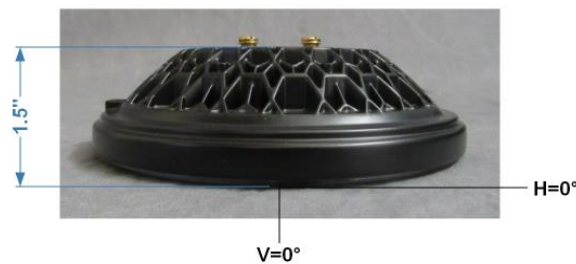

FIG. 1 LUMINAIRE

**General Information**

**Manufacturer:** AEROLEDS  
**Model Number:** 46-4580  
**Driver Model Number:** N/A

**Electricals and Test Results**

	Input Voltage (VDC)	Input Current (A)	Input Power (W)
Initial Electrical Measurements	28.02	2.412	67.58
Final Electrical Measurements (After 45 Mins)	28.01	1.149	32.18

Time(mins)	0	5	10	15	20	25	30	35	40	45
Candela	196883	159266	126374	116815	112168	109432	108068	106976	106723	106297

**Test Condition**

**Ambient Temperature (°C):** 25.0  
**Total Operating Time (Hours):** 0:45

FIG. 1 LUMINAIRE