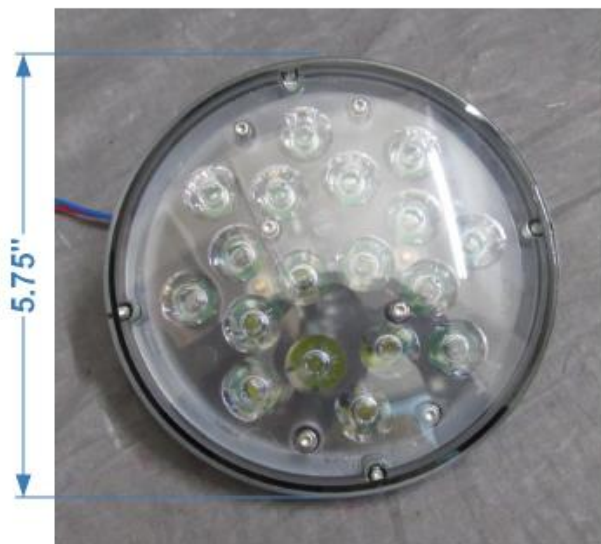

FIG. 1 LUMINAIRE

**General Information**

**Manufacturer:** WHELEN AEROSPACE TECHNOLOGIES  
**Model Number:** LSM-SCD-039-1  
**Driver Model Number:** N/A

**Electricals and Test Results**

	Input Voltage (VDC)	Input Current (A)	Input Power (W)
Initial Electrical Measurements	28.05	1.317	36.99
Final Electrical Measurements (After 45 Mins)	28.01	0.876	24.53