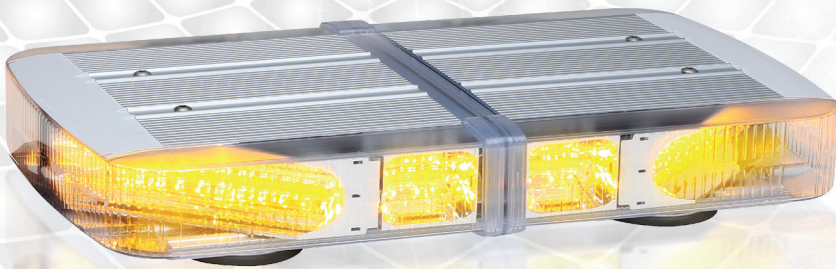

JUNIOR EXECUTIVE

FLJXLB

MINI LIGHTBAR

A compact version of the high performance executive, the Junior Executive features an improved optical design and is easy to operate and service.

SPECS

- Hard coated lenses minimize environmental damage from sand, sun, salt, and road chemicals
- Available in permanent mount
- Permanent mount includes 15' cable
- 58 Scan-Lock™ flash patterns
- Extruded aluminum platform for long life dependability
- Standard permanent mount model provides low power and individual control of front corner, rear corner, and optional inboard modules
- SAE Class 1 Certified
- 12 VDC
- Size: 2-1/2" (64mm) H x 11-5/16" (287mm) D x 19-3/8" (490mm) L
- Five year warranty

MODEL	PART#	DESCRIPTION
FLJXLB	01-0690893-000	JUNIOR EXECUTIVE

WARNING: These products may contain chemicals known to the State of California to cause cancer and birth defects or other reproductive harm. For more information, visit flywat.com/regulatory.