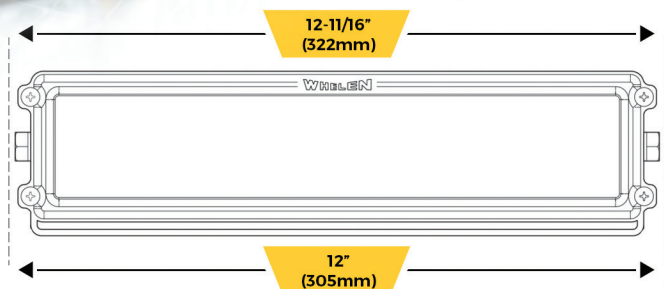

## SPECS

- Available in single or dual models
- Single Lamp Models - 8° spotlight pattern comes standard. Includes additional 40° x 20° flood lens
- Dual Lamp Models - 8° spotlight pattern comes standard. Includes two additional optic lenses for a light pattern choice of:
  - Dual 40° X 20° flood
  - 8° spot and 40° X 20° flood
- Optic lens changes easily via removable lens retainer
- Injection molded polycarbonate lenses are impact resistant and hard-coated
- Die-cast aluminum powder-coated housing in gray

- Solid-state electronics
- LEDs are instant On/Off, eliminating ramp up time and high current inrush
- Correlated Color Temperature (CCT) of 5,700° kelvin simulates bright midday light
- Includes 72" cable
- Powder-coated stainless steel bail bracket