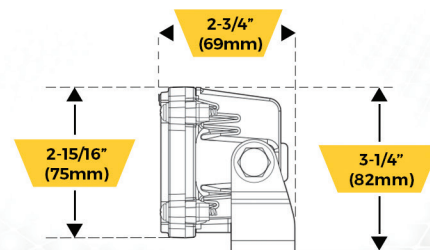

## SPECS

- Available in single or dual models
- Single Lamp Models - 8° spotlight pattern comes standard. Includes additional 40° x 20° flood lens
- Dual Lamp Models - 8° spotlight pattern comes standard. Includes two additional optic lenses for a light pattern choice of:
  - Dual 40° X 20° flood
  - 8° spot and 40° X 20° flood
- Optic lens changes easily via removable lens retainer
- Injection molded polycarbonate lenses are impact resistant and hard-coated
- Die-cast aluminum powder-coated housing in gray