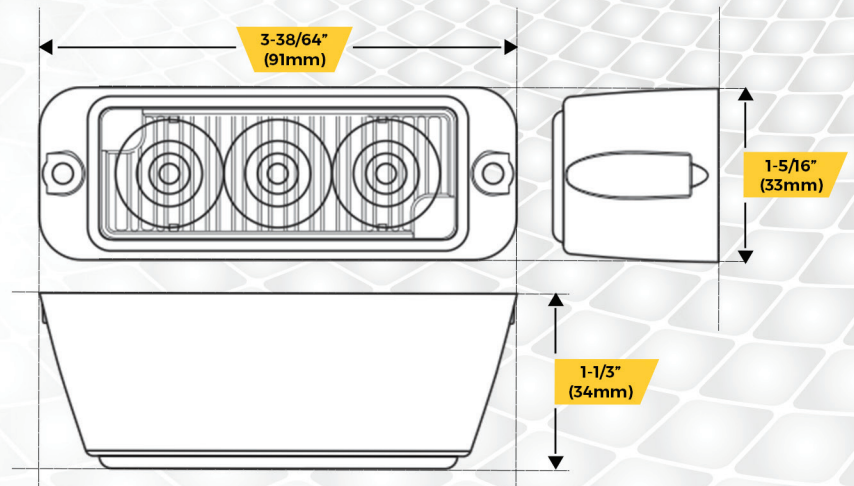

CAUTIONARY SERIES

SPECS

- Includes gray polycarbonate mounting flange
- Fully encapsulated for moisture, vibration, and corrosion resistance
- Hard-coated lenses minimize environmental damage from sand, sun, salt, and road chemicals
- Synchronize to other WAT sync products
- Includes steady-burn, alternating, and simultaneous patterns
- Can be used for the various applications for warning
- Five year warranty

See accessories for license plate installation

MODEL	PART#	DESCRIPTION
FLCAMB	01-0672091-100	CAUTIONARY AMBER
FLCWHT	01-0672091-300	CAUTIONARY WHITE

WARNING: These products may contain chemicals known to the State of California to cause cancer and birth defects or other reproductive harm. For more information, visit flywat.com/regulatory.