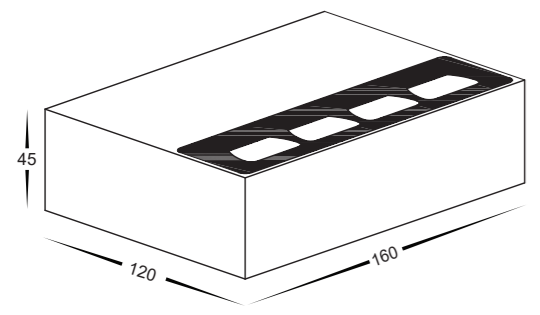

ALUMINIUM BLACK				
HCP-2321002	TRIAC DIMMABLE	10W LED	3000K	665LM
HCP-2321004	DALI DIMMABLE		4000K	775LM
			5500K	800LM
ALUMINIUM WHITE				
HCP-2331002	TRIAC DIMMABLE	10W LED	3000K	665LM
HCP-2331004	DALI DIMMABLE		4000K	775LM
			5500K	800LM