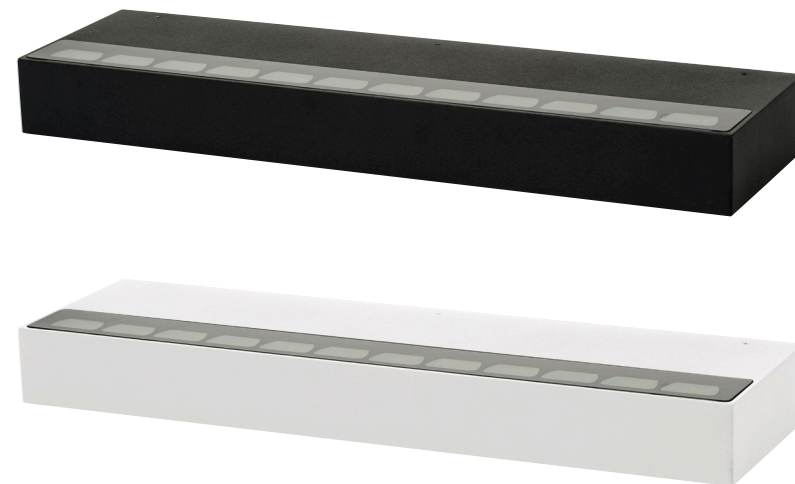

ALUMINIUM WALL WASHERS

WALL WASHERS	
MATERIAL	ALUMINIUM
COLOUR / FINISH	MATT BLACK OR MATT BLACK
WATTAGE OPTIONS	10W, 30W, 40W
COLOUR TEMP	3000K 4000K 5500K
INPUT VOLTAGE	240V AC
PROTECTION CLASS	1 (REQUIRES EARTH)
INSTALLATION TYPE	WALL - SURFACE MOUNTED
LAMP BASE	BUILT IN LED
DIMMING	TRIAC OR DALI
CRI	RA >90
BEAM ANGLE	60°
DIFFUSER TYPE	GLASS
LAMP EXPECTANCY	>30000HRS
IP RATING	IP65
WARRANTY	5 YEARS REPLACEMENT

ALUMINIUM BLACK				
HCP-2323002	TRIAC DIMMABLE	30W LED	3000K	1445LM
HCP-2323004	DALI DIMMABLE		4000K	1775LM
			5500K	1850LM
ALUMINIUM WHITE				
HCP-2333002	TRIAC DIMMABLE	30W LED	3000K	1445LM
HCP-2333004	DALI DIMMABLE		4000K	1775LM
			5500K	1850LM

ALUMINIUM BLACK				
HCP-2321002	TRIAC DIMMABLE	10W LED	3000K	665LM
HCP-2321004	DALI DIMMABLE		4000K	775LM
			5500K	800LM
ALUMINIUM WHITE				
HCP-2331002	TRIAC DIMMABLE	10W LED	3000K	665LM
HCP-2331004	DALI DIMMABLE		4000K	775LM
			5500K	800LM

ALUMINIUM BLACK				
HCP-2324002	TRIAC DIMMABLE	40W LED	3000K	1945LM
HCP-2324004	DALI DIMMABLE		4000K	2385LM
			5500K	2465LM
ALUMINIUM WHITE				
HCP-2334002	TRIAC DIMMABLE	40W LED	3000K	1945LM
HCP-2334004	DALI DIMMABLE		4000K	2385LM
			5500K	2465LM