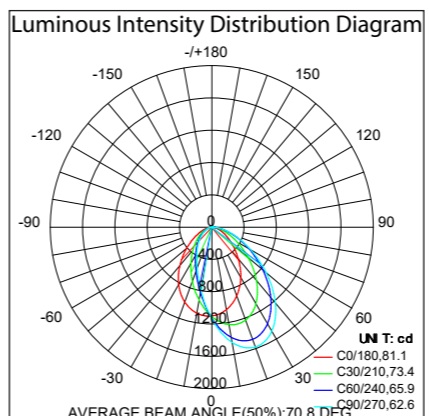

ALUMINIUM BLACK				
HCP-2324002	TRIAC DIMMABLE	40W LED	3000K	1945LM
HCP-2324004	DALI DIMMABLE		4000K	2385LM
			5500K	2465LM
ALUMINIUM WHITE				
HCP-2334002	TRIAC DIMMABLE	40W LED	3000K	1945LM
HCP-2334004	DALI DIMMABLE		4000K	2385LM
			5500K	2465LM