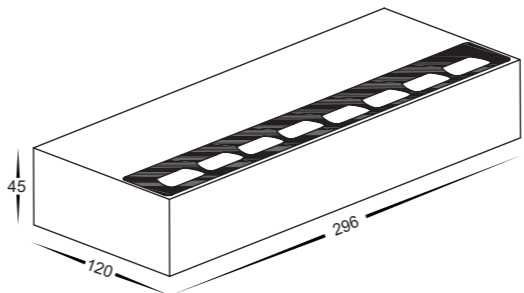

ALUMINIUM WALL WASHERS

WALL WASHERS	
MATERIAL	ALUMINIUM
COLOUR / FINISH	MATT BLACK OR MATT BLACK
WATTAGE OPTIONS	10W, 30W, 40W
COLOUR TEMP	3000K 4000K 5500K
INPUT VOLTAGE	240V AC
PROTECTION CLASS	1 (REQUIRES EARTH)
INSTALLATION TYPE	WALL - SURFACE MOUNTED
LAMP BASE	BUILT IN LED
DIMMING	TRIAC OR DALI
CRI	RA >90
BEAM ANGLE	60°
DIFFUSER TYPE	GLASS
LAMP EXPECTANCY	>30000HRS
IP RATING	IP65
WARRANTY	5 YEARS REPLACEMENT