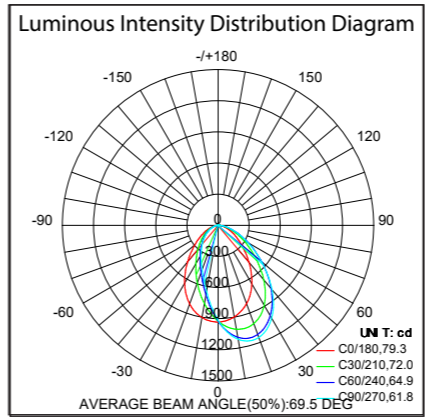

ALUMINIUM WALL WASHERS

WALL WASHERS	
MATERIAL	ALUMINIUM
COLOUR / FINISH	MATT BLACK OR MATT BLACK
WATTAGE OPTIONS	10W, 30W, 40W
COLOUR TEMP	3000K 4000K 5500K
INPUT VOLTAGE	240V AC
PROTECTION CLASS	1 (REQUIRES EARTH)
INSTALLATION TYPE	WALL - SURFACE MOUNTED
LAMP BASE	BUILT IN LED
DIMMING	TRIAC OR DALI
CRI	RA >90
BEAM ANGLE	60°
DIFFUSER TYPE	GLASS
LAMP EXPECTANCY	>30000HRS
IP RATING	IP65
WARRANTY	5 YEARS REPLACEMENT