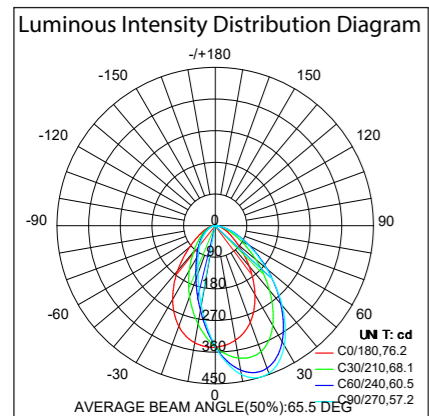

ALUMINIUM BLACK				
HCP-2321002	TRIAC DIMMABLE	10W LED	3000K	665LM
HCP-2321004	DALI DIMMABLE		4000K	775LM
			5500K	800LM
ALUMINIUM WHITE				
HCP-2331002	TRIAC DIMMABLE	10W LED	3000K	665LM
HCP-2331004	DALI DIMMABLE		4000K	775LM
			5500K	800LM