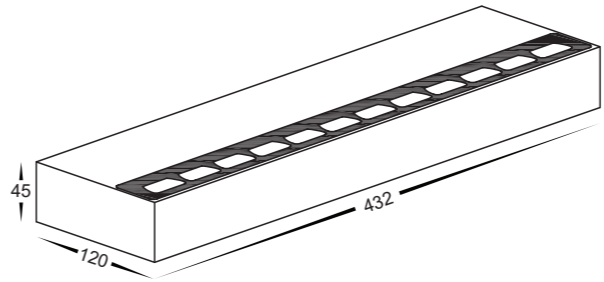

ALUMINIUM BLACK				
HCP-2321002	TRIAC DIMMABLE	10W LED	3000K	665LM
HCP-2321004	DALI DIMMABLE		4000K	775LM
			5500K	800LM
ALUMINIUM WHITE				
HCP-2331002	TRIAC DIMMABLE	10W LED	3000K	665LM
HCP-2331004	DALI DIMMABLE		4000K	775LM
			5500K	800LM