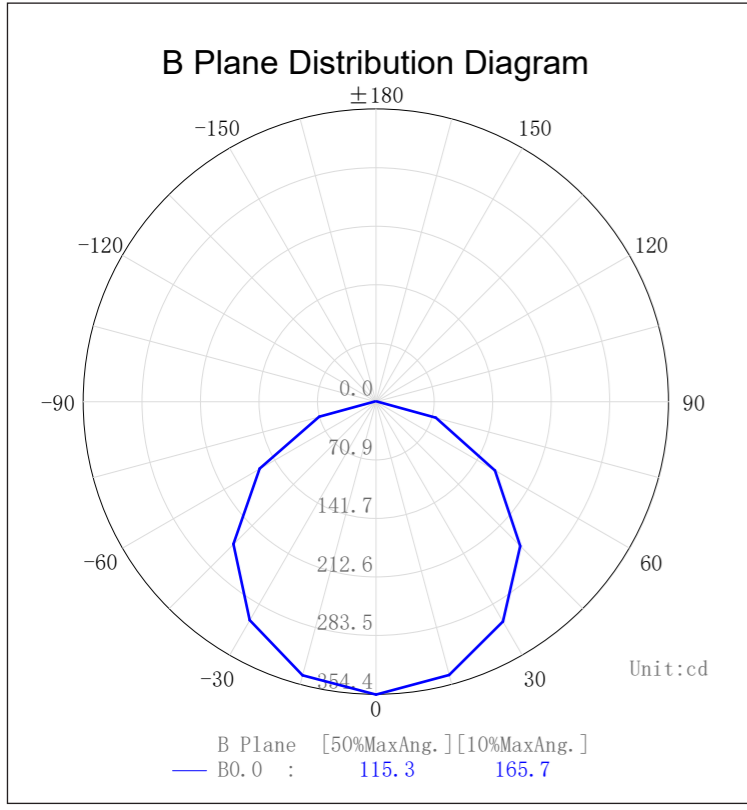

PHOTOMETRICS

ADDRESS: 8/133 Beauchamp Road, Matraville, N.S.W., 2036