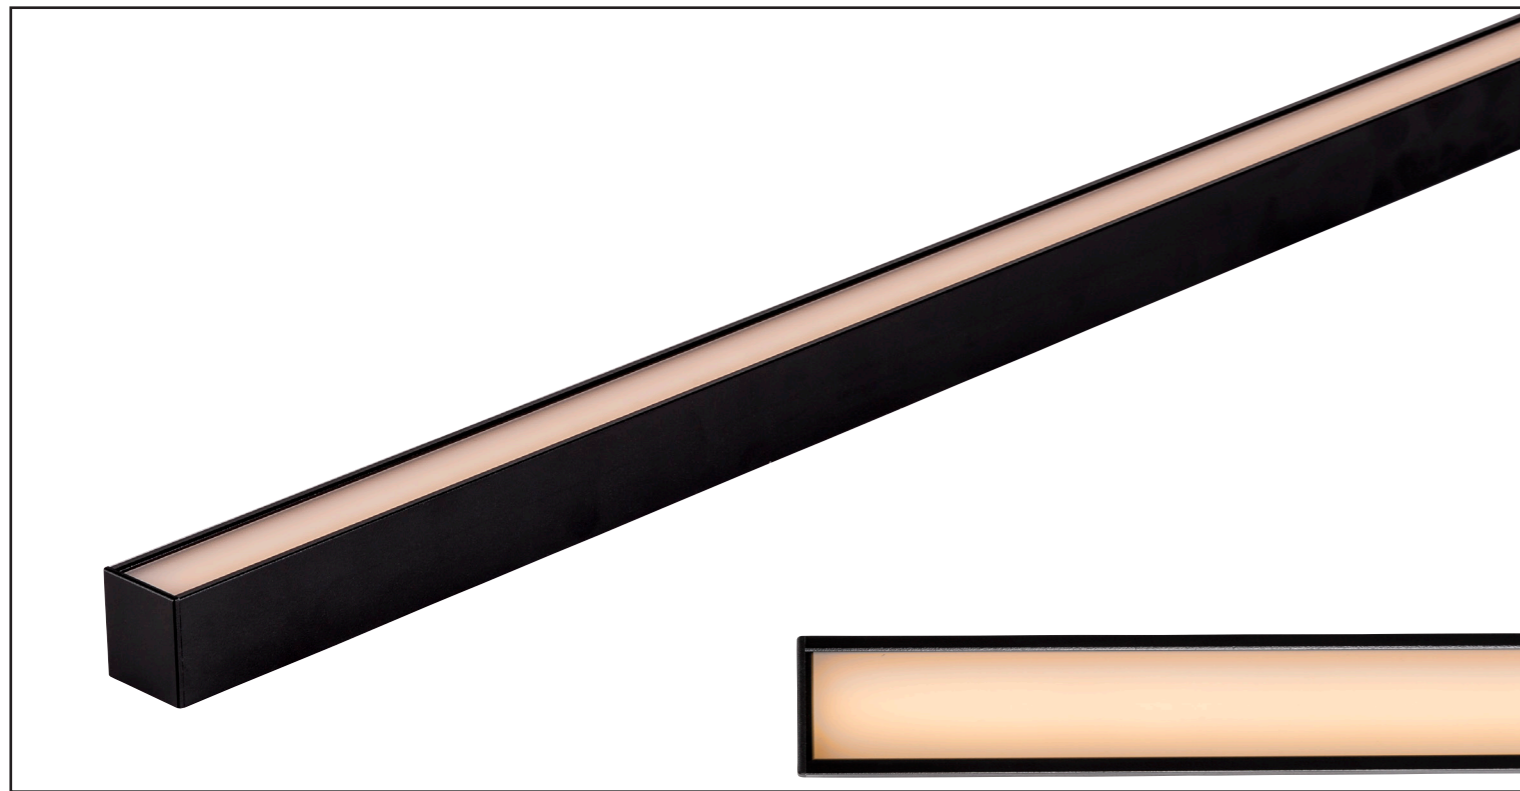

# BLACK CURVED ALUMINIUM PROFILE

Havit Commercial would like to introduce the latest products in its Profile Range, This new product includes 3 sizes of already curved profile so you can design particular shapes required. It also includes a Straight model to give you more flexibility with your design. As standard each model comes complete with a Opal PC Diffuser but has an option of a Silicon Long Run Diffuser to give you the continuous look you may be after. This particular Curved profile is used with our Bendable LED Strip models available.

For more information contact our friendly sales staff or your Havit Commercial Sales Representative.

CURVED PROFILE	
MATERIAL	ALUMINIUM
COLOUR / FINISH	MATT BLACK
COLOUR TEMP	2700K   3000K   4000K   5000K
INPUT VOLTAGE	24V DC
DIMMING	TRIAC, 0-1/10V, DALI, WIFI
CRI	RA >80
BEAM ANGLE	120°
IP RATING	IP20
WARRANTY	5 YEARS REPLACEMENT

STRAIGHT PROFILE	
HCP-4423235	BLACK ALUMINIUM PROFILE KIT - PER METRE, 2400MM MAX LENGTH KIT INCLUDE ALUMINIUM PROFILE, PC DIFFUSER + 2X END CAPS

1/4 CURVED PROFILE	
HCP-4423235-1-1/4	BLACK ALUMINIUM 1/4 CURVED PROFILE KIT KIT INCLUDE ALUMINIUM PROFILE, PC DIFFUSER + 2X END CAPS

# BLACK CURVED ALUMINIUM PROFILE

14.4W IP54 BENDABLE LED STRIP	
LED CHIP TYPE	2835
SIZE	6MM X 3MM
PCB	30Z
LED CHIPS PER METRE	60LED
CUT INCREMENTS	EVERY 100MM
COLOUR TEMP	2700K   3000K   4000K   5500K
LUMEN OUTPUT	909LM   967LM   978LM   1040LM
INPUT VOLTAGE	24V DC
WIRING	PARALLEL
MOUNTING	ALUMINIUM PROFILE OR HEAT SINK
MAXIMUM LENGTH	5,000MM
REQUIREMENTS	24V DC LED DRIVER
DIMMING	0-1/10V, DALI, DMX, RF
OPERATING TEMP.	-20° TO 65° CELCIUS
AMBIENT TEMP.	-20° TO 45° CELCIUS
CRI	RA >90
BEAM ANGLE	120°
IP RATING	IP54