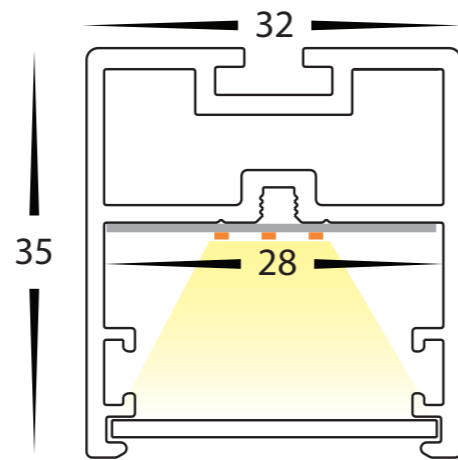

STRAIGHT PROFILE	
HCP-4423235	BLACK ALUMINIUM PROFILE KIT - PER METRE, 2400MM MAX LENGTH KIT INCLUDE ALUMINIUM PROFILE, PC DIFFUSER + 2X END CAPS

1/4 CURVED PROFILE	
HCP-4423235-1-1/4	BLACK ALUMINIUM 1/4 CURVED PROFILE KIT KIT INCLUDE ALUMINIUM PROFILE, PC DIFFUSER + 2X END CAPS

# BLACK CURVED ALUMINIUM PROFILE

14.4W IP54 BENDABLE LED STRIP	
LED CHIP TYPE	2835
SIZE	6MM X 3MM
PCB	30Z
LED CHIPS PER METRE	60LED
CUT INCREMENTS	EVERY 100MM
COLOUR TEMP	2700K   3000K   4000K   5500K
LUMEN OUTPUT	909LM   967LM   978LM   1040LM
INPUT VOLTAGE	24V DC
WIRING	PARALLEL
MOUNTING	ALUMINIUM PROFILE OR HEAT SINK
MAXIMUM LENGTH	5,000MM
REQUIREMENTS	24V DC LED DRIVER
DIMMING	0-1/10V, DALI, DMX, RF
OPERATING TEMP.	-20° TO 65° CELCIUS
AMBIENT TEMP.	-20° TO 45° CELCIUS
CRI	RA >90
BEAM ANGLE	120°
IP RATING	IP54