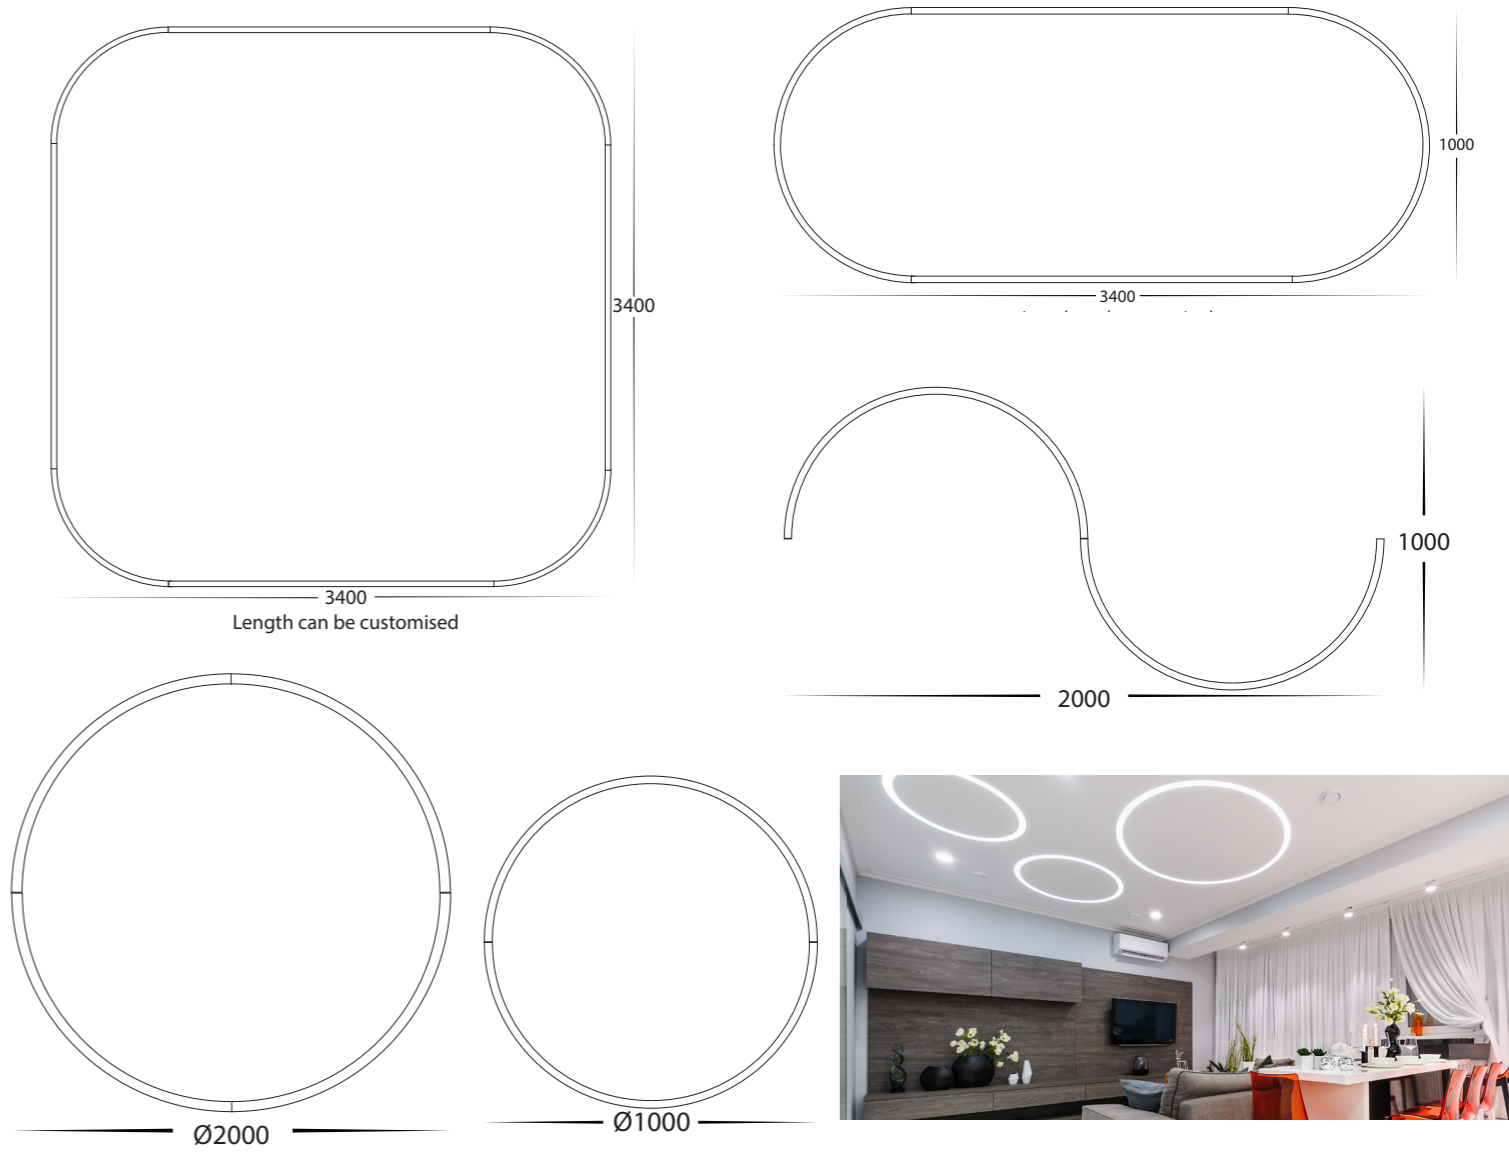

Sample Configurations

Web: www.havitcommercial.com.au | Email: sales@havitcommercial.com.au | Phone: 02 9381 8383