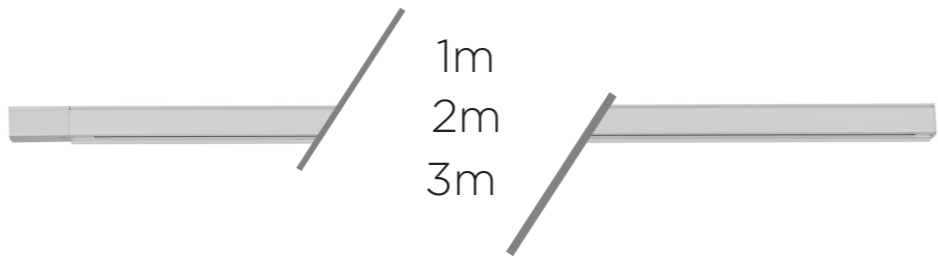

THREE CIRCUIT WHITE TRACK & CONNECTORS

THREE CIRCUIT TRACK SYSTEM	
MATERIAL	ALUMINIUM
COLOUR / FINISH	WHITE
INPUT VOLTAGE	240V AC
TRACK SYSTEM	THREE CIRCUIT (4 WIRES)
IP RATING	IP20
WARRANTY	5 YEAR REPLACEMENT

WHITE THREE CIRCUIT TRACK	
HCP-103310	1 METRE LENGTH (WITH LIVE END)
HCP-103320	2 METRE LENGTH (WITH LIVE END)
HCP-103330	3 METRE LENGTH (WITH LIVE END)

THREE CIRCUIT CONNECTORS			
	HCP-103300-LE	LIVE END	
	HCP-103300-CF	CENTRE FEED	
	HCP-103300-SJ	STRAIGHT JOINER	

THREE CIRCUIT CONNECTORS			
	HCP-103300-FC	FLEXIBLE JOINER	
	HCP-103300-LSCL	L-SHAPE JOINER	
	HCP-103300-LSCR	L-SHAPE JOINER	
	HCP-103300-TSCL1	T-SHAPE JOINER	
	HCP-103300-TSCL2	T-SHAPE JOINER	
	HCP-103300-TSCR1	T-SHAPE JOINER	
	HCP-103300-TSCR2	T-SHAPE JOINER	
	HCP-103300-XSC	X-SHAPE JOINER	