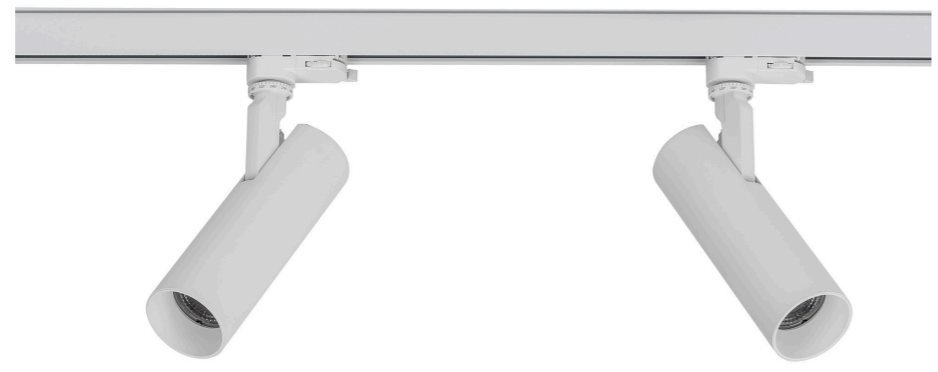

THREE CIRCUIT WHITE TRACK & CONNECTORS

THREE CIRCUIT TRACK SYSTEM	
MATERIAL	ALUMINIUM
COLOUR / FINISH	WHITE
INPUT VOLTAGE	240V AC
TRACK SYSTEM	THREE CIRCUIT (4 WIRES)
IP RATING	IP20
WARRANTY	5 YEAR REPLACEMENT

WHITE THREE CIRCUIT TRACK	
HCP-103310	1 METRE LENGTH (WITH LIVE END)
HCP-103320	2 METRE LENGTH (WITH LIVE END)
HCP-103330	3 METRE LENGTH (WITH LIVE END)

THREE CIRCUIT CONNECTORS			
	HCP-103300-LE	LIVE END	
	HCP-103300-CF	CENTRE FEED	
	HCP-103300-SJ	STRAIGHT JOINER	