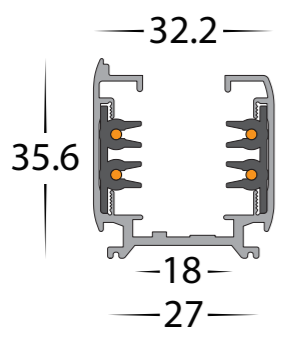

THREE CIRCUIT WHITE TRACK & CONNECTORS

THREE CIRCUIT TRACK SYSTEM	
MATERIAL	ALUMINIUM
COLOUR / FINISH	WHITE
INPUT VOLTAGE	240V AC
TRACK SYSTEM	THREE CIRCUIT (4 WIRES)
IP RATING	IP20
WARRANTY	5 YEAR REPLACEMENT

WHITE THREE CIRCUIT TRACK	
HCP-103310	1 METRE LENGTH (WITH LIVE END)
HCP-103320	2 METRE LENGTH (WITH LIVE END)
HCP-103330	3 METRE LENGTH (WITH LIVE END)

THREE CIRCUIT CONNECTORS			
	HCP-103300-LE	LIVE END	
	HCP-103300-CF	CENTRE FEED	
	HCP-103300-SJ	STRAIGHT JOINER	

THREE CIRCUIT CONNECTORS			
	HCP-103300-FC	FLEXIBLE JOINER	
	HCP-103300-LSCL	L-SHAPE JOINER	
	HCP-103300-LSCR	L-SHAPE JOINER	
	HCP-103300-TSCL1	T-SHAPE JOINER	
	HCP-103300-TSCL2	T-SHAPE JOINER	
	HCP-103300-TSCR1	T-SHAPE JOINER	
	HCP-103300-TSCR2	T-SHAPE JOINER	
	HCP-103300-XSC	X-SHAPE JOINER	