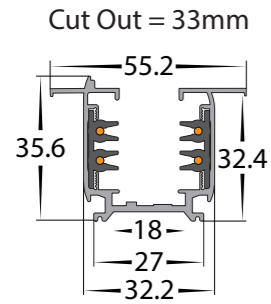

THREE CIRCUIT RECESSED WHITE TRACK & CONNECTORS

THREE CIRCUIT TRACK SYSTEM	
MATERIAL	ALUMINIUM
COLOUR / FINISH	WHITE
INPUT VOLTAGE	240V AC
TRACK SYSTEM	THREE CIRCUIT (4 WIRES)
IP RATING	IP20
WARRANTY	5 YEAR REPLACEMENT

WHITE THREE CIRCUIT TRACK	
HCP-103311	1 METRE LENGTH (WITH LIVE END)
HCP-103321	2 METRE LENGTH (WITH LIVE END)
HCP-103331	3 METRE LENGTH (WITH LIVE END)

THREE CIRCUIT CONNECTORS			
	HCP-103301-LE	LIVE END	
	HCP-103301-CF	CENTRE FEED	
	HCP-103301-SJ	STRAIGHT JOINER	

THREE CIRCUIT CONNECTORS			
	HCP-103301-LSCL	L-SHAPE JOINER	
	HCP-103301-LSCR	L-SHAPE JOINER	
	HCP-103301-TSCL1	T-SHAPE JOINER	
	HCP-103301-TSCL2	T-SHAPE JOINER	
	HCP-103301-TSCR1	T-SHAPE JOINER	
	HCP-103301-TSCR2	T-SHAPE JOINER	
	HCP-103301-XSC	X-SHAPE JOINER	