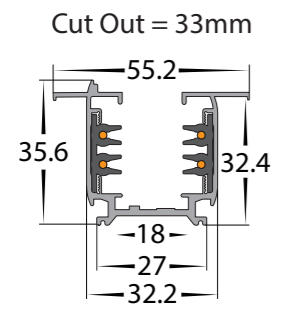

THREE CIRCUIT RECESSED BLACK TRACK & CONNECTORS

THREE CIRCUIT TRACK SYSTEM	
MATERIAL	ALUMINIUM
COLOUR / FINISH	BLACK
INPUT VOLTAGE	240V AC
TRACK SYSTEM	THREE CIRCUIT (4 WIRES)
IP RATING	IP20
WARRANTY	5 YEAR REPLACEMENT

BLACK THREE CIRCUIT TRACK	
HCP-102311	1 METRE LENGTH (WITH LIVE END)
HCP-102321	2 METRE LENGTH (WITH LIVE END)
HCP-102331	3 METRE LENGTH (WITH LIVE END)

THREE CIRCUIT CONNECTORS			
	HCP-102301-LE	LIVE END	
	HCP-102301-CF	CENTRE FEED	
	HCP-102301-SJ	STRAIGHT JOINER	

THREE CIRCUIT CONNECTORS			
	HCP-102301-LSCL	L-SHAPE JOINER	
	HCP-102301-LSCR	L-SHAPE JOINER	
	HCP-102301-TSCL1	T-SHAPE JOINER	
	HCP-102301-TSCL2	T-SHAPE JOINER	
	HCP-102301-TSCR1	T-SHAPE JOINER	
	HCP-102301-TSCR2	T-SHAPE JOINER	
	HCP-102301-XSC	X-SHAPE JOINER	