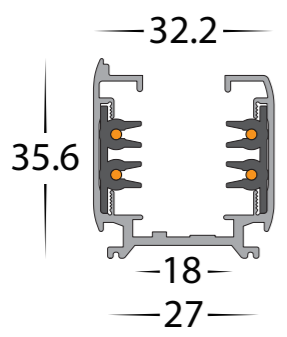

# THREE CIRCUIT BLACK TRACK & CONNECTORS

THREE CIRCUIT TRACK SYSTEM	
MATERIAL	ALUMINIUM
COLOUR / FINISH	BLACK
INPUT VOLTAGE	240V AC
TRACK SYSTEM	THREE CIRCUIT (4 WIRES)
IP RATING	IP20
WARRANTY	5 YEAR REPLACEMENT

BLACK THREE CIRCUIT TRACK	
HCP-102310	1 METRE LENGTH (WITH LIVE END)
HCP-102320	2 METRE LENGTH (WITH LIVE END)
HCP-102330	3 METRE LENGTH (WITH LIVE END)

THREE CIRCUIT CONNECTORS			
	HCP-102300-LE	LIVE END	
	HCP-102300-CF	CENTRE FEED	
	HCP-102300-SJ	STRAIGHT JOINER	

THREE CIRCUIT CONNECTORS			
	HCP-102300-FC	FLEXIBLE JOINER	
	HCP-102300-LSCL	L-SHAPE JOINER	
	HCP-102300-LSCR	L-SHAPE JOINER	
	HCP-102300-TSCL1	T-SHAPE JOINER	
	HCP-102300-TSCL2	T-SHAPE JOINER	
	HCP-102300-TSCR1	T-SHAPE JOINER	
	HCP-102300-TSCR2	T-SHAPE JOINER	
	HCP-102300-XSC	X-SHAPE JOINER	