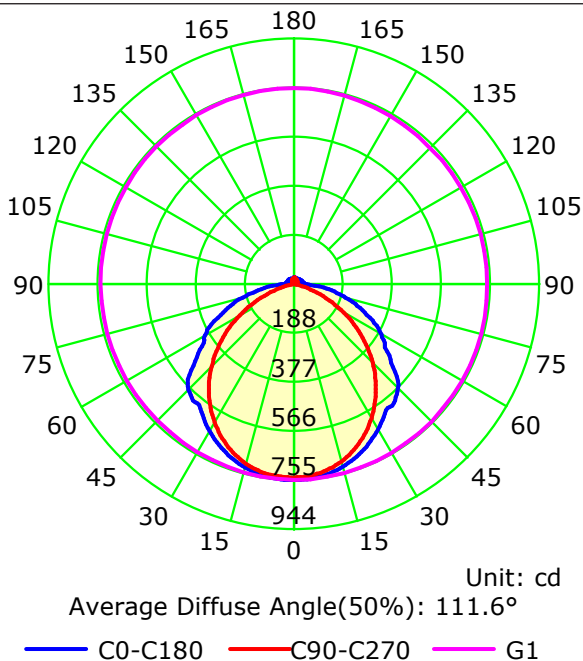

## IP20 ROUND PENDANTS

MATERIAL	ALUMINIUM
COLOUR / FINISH	MATT BLACK OR WHITE
COLOUR TEMP	3000K   4000K   5500K (TRI-COLOUR)
LUMEN OUTPUT	2056LM   2131LM   2212LM
INPUT VOLTAGE	240V AC
BUILT IN LED	30W LED
DIMMING	DALI DIMMABLE
CRI	RA >90
BEAM ANGLE	120°
IP RATING	IP20
WARRANTY	5 YEARS REPLACEMENT

## ALUMINIUM BLACK

HCP-8923004-PDT	3000K	2056LM	30W LED
	4000K	2131LM	
	5500K	2212LM	

## ALUMINIUM WHITE

HCP-8933004-PDT	3000K	2056LM	30W LED
	4000K	2131LM	
	5500K	2212LM	