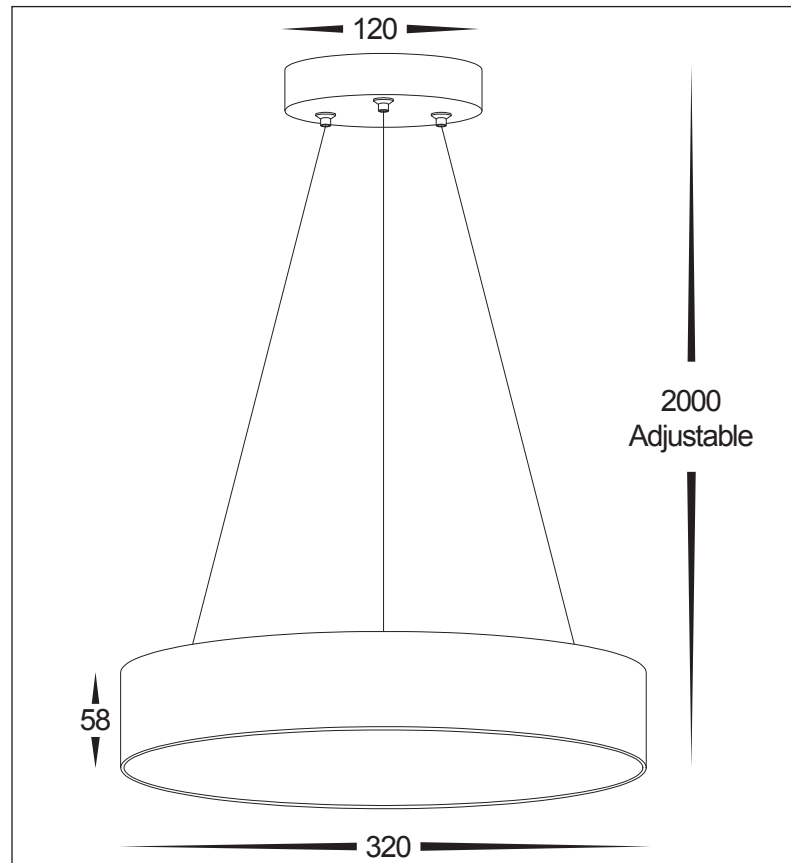

## IP20 ROUND PENDANTS

MATERIAL	ALUMINIUM
COLOUR / FINISH	MATT BLACK OR WHITE
COLOUR TEMP	3000K   4000K   5500K (TRI-COLOUR)
LUMEN OUTPUT	2056LM   2131LM   2212LM
INPUT VOLTAGE	240V AC
BUILT IN LED	30W LED
DIMMING	DALI DIMMABLE
CRI	RA >90
BEAM ANGLE	120°
IP RATING	IP20
WARRANTY	5 YEARS REPLACEMENT

## ALUMINIUM BLACK

HCP-8923004-PDT	3000K	2056LM	30W LED
	4000K	2131LM	
	5500K	2212LM	

## ALUMINIUM WHITE

HCP-8933004-PDT	3000K	2056LM	30W LED
	4000K	2131LM	
	5500K	2212LM	