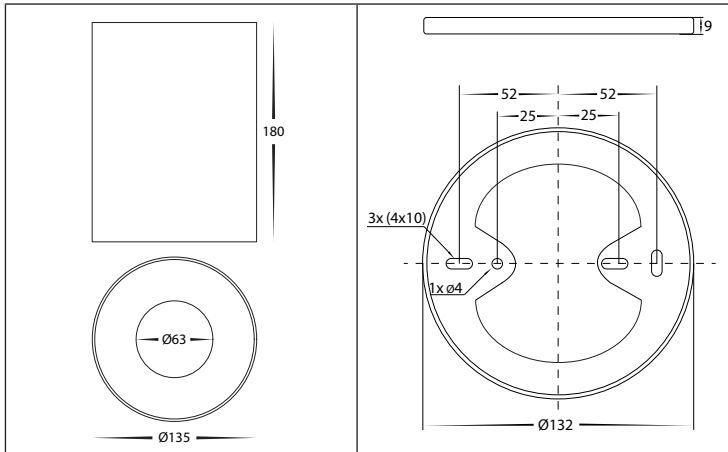

24W DALI SURFACE MOUNTED LED DOWNLIGHT

18W DALI DIMMABLE DOWNLIGHTS

MATERIAL	ALUMINIUM
COLOUR / FINISH	MATT BLACK OR MATT WHITE
COLOUR TEMP	2700K | 3000K | 4000K | 5000K | 5700K
LUMEN OUTPUT	1554LM | 1638LM | 1796LM | 1893LM | 1968LM
INSTALLATION TYPE	CEILING - SURFACE MOUNTED
INPUT VOLTAGE	240V AC
PROTECTION CLASS	1 (EARTH REQUIRED)
BUILT IN LED	24W LED
DIMMING	DALI DIMMABLE
CRI	RA>90
BEAM ANGLE	60°
IP RATING	IP54
IK RATING	IK08
WARRANTY	5 YEARS REPLACEMENT

ALUMINIUM BLACK

	HCP-8922424	24W LED	2700K 3000K 4000K 5000K 5700K	1554LM 1638LM 1796LM 1893LM 1968LM

ALUMINIUM WHITE

	HCP-8932424	24W LED	2700K 3000K 4000K 5000K 5700K	1554LM 1638LM 1796LM 1893LM 1968LM

ACCESSORIES

	HCP-89024-GR	GOLD INSERT TO SUIT 24W MODELS
	HCP-89024-BR	BLACK INSERT TO SUIT 24W MODELS
	HCP-89024-CR	CHROME INSERT TO SUIT 24W MODELS