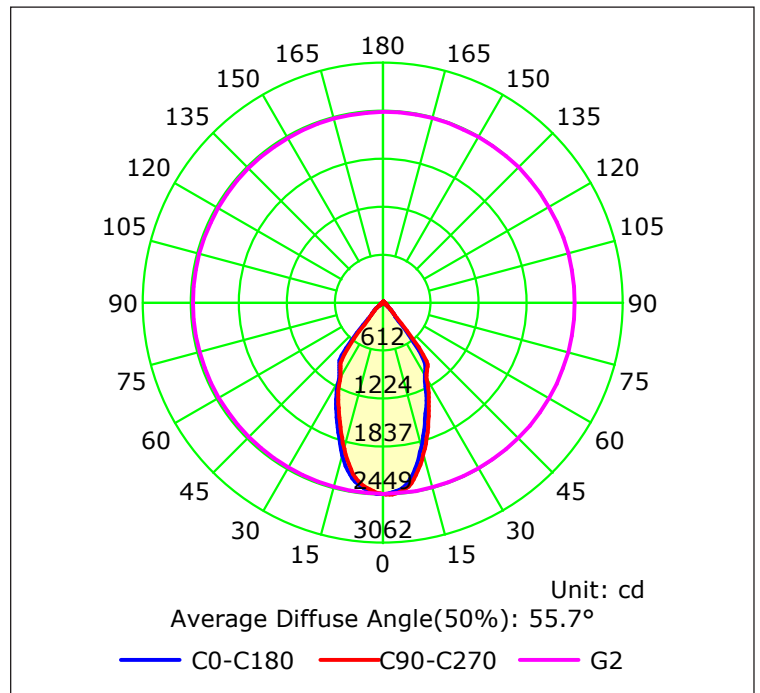

PHOTOMETRICS

Web: www.havitcommercial.com.au
Email: sales@havitcommercial.com.au
Phone: 02 9381 8383
ADDRESS: 8/133 Beauchamp Road, Matraville, N.S.W., 2036

WARRANTY TERMS & CONDITIONS

WEBSITE