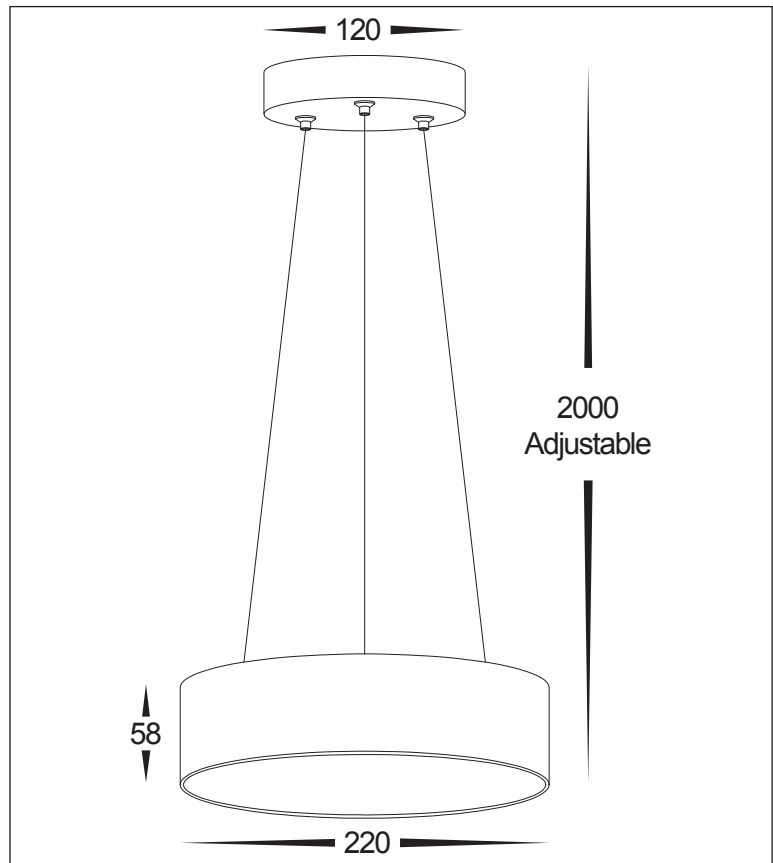

IP20 ROUND PENDANTS

MATERIAL	ALUMINIUM
COLOUR / FINISH	MATT BLACK OR WHITE
COLOUR TEMP	3000K 4000K 5500K (TRI-COLOUR)
LUMEN OUTPUT	1214LM 1345LM 1251LM
INPUT VOLTAGE	240V AC
BUILT IN LED	20W LED
DIMMING	DALI DIMMABLE
CRI	RA >90
BEAM ANGLE	120°
IP RATING	IP20
WARRANTY	5 YEARS REPLACEMENT

ALUMINIUM BLACK

HCP-8922004-PDT	3000K	1214LM	20W LED
	4000K	1345LM	
	5500K	1251LM	

ALUMINIUM WHITE

HCP-8932004-PDT	3000K	1214LM	20W LED
	4000K	1345LM	
	5500K	1251LM	

PHOTOMETRICS