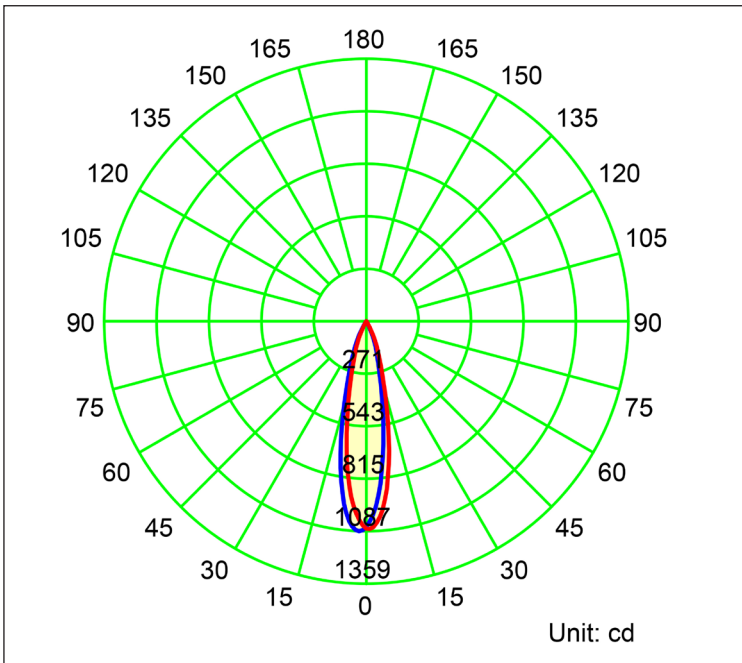

IP20 ROUND PENDANTS

MATERIAL	ALUMINIUM
COLOUR / FINISH	MATT BLACK OR WHITE
COLOUR TEMP	3000K 4000K 5500K (TRI-COLOUR)
LUMEN OUTPUT	1214LM 1345LM 1251LM
INPUT VOLTAGE	240V AC
BUILT IN LED	20W LED
DIMMING	DALI DIMMABLE
CRI	RA >90
BEAM ANGLE	120°
IP RATING	IP20
WARRANTY	5 YEARS REPLACEMENT

ALUMINIUM BLACK

HCP-8922004-PDT	3000K	1214LM	20W LED
	4000K	1345LM	
	5500K	1251LM	

ALUMINIUM WHITE

HCP-8932004-PDT	3000K	1214LM	20W LED
	4000K	1345LM	
	5500K	1251LM	

PHOTOMETRICS