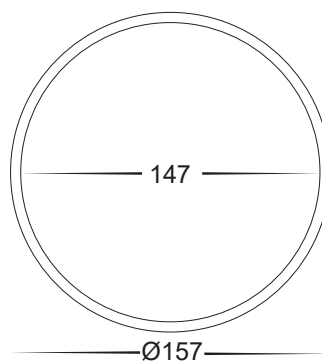

PHOTOMETRICS

Web: www.havitcommercial.com.au
Email: sales@havitcommercial.com.au
Phone: 02 9381 8383
ADDRESS: 8/133 Beauchamp Road, Matraville, N.S.W., 2036