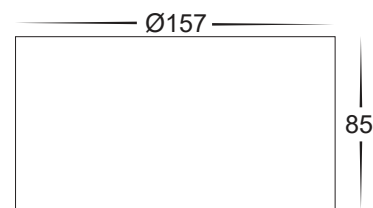

PHOTOMETRICS

Web: www.havitcommercial.com.au
Email: sales@havitcommercial.com.au
Phone: 02 9381 8383
ADDRESS: 8/133 Beauchamp Road, Matraville, N.S.W., 2036