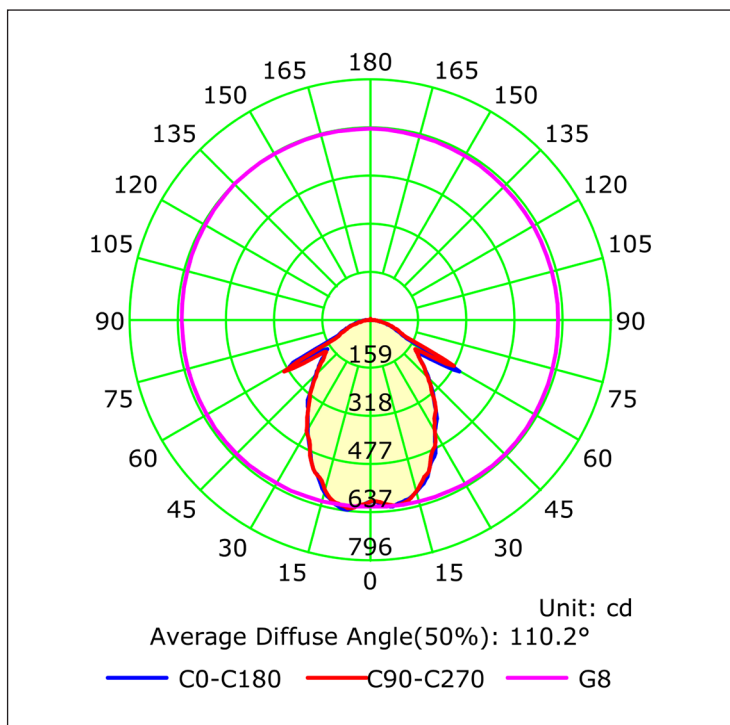

PHOTOMETRICS

Web: www.havitcommercial.com.au
Email: sales@havitcommercial.com.au
Phone: 02 9381 8383
ADDRESS: 8/133 Beauchamp Road, Matraville, N.S.W., 2036