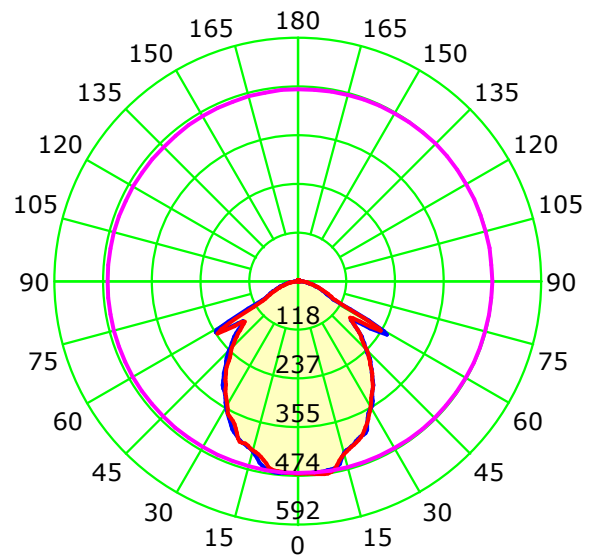

ALUMINIUM BLACK

HCP-8921804-PDT	18W LED	3000K	1440LM
		4000K	1540LM
		5500K	1620LM

ALUMINIUM WHITE

HCP-8931804-PDT	18W LED	3000K	1440LM
		4000K	1540LM
		5500K	1620LM

PHOTOMETRICS

Luminous Intensity Distribution Curve

Unit: cd

Average Diffuse Angle(50%): 103.8°

— C0-C180 — C90-C270 — G7

Web: www.havitcommercial.com.au
 Email: sales@havitcommercial.com.au
 Phone: 02 9381 8383

ADDRESS: 8/133 Beauchamp Road, Matraville, N.S.W., 2036