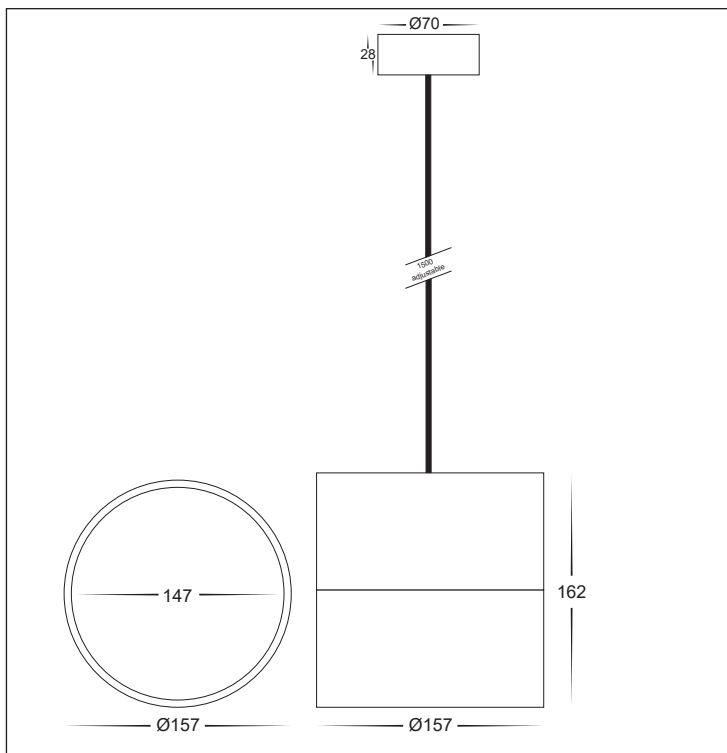

ALUMINIUM BLACK

HCP-8921804-PDT	18W LED	3000K	1440LM
		4000K	1540LM
		5500K	1620LM

ALUMINIUM WHITE

HCP-8931804-PDT	18W LED	3000K	1440LM
		4000K	1540LM
		5500K	1620LM

PHOTOMETRICS

Luminous Intensity Distribution Curve

Unit: cd

Average Diffuse Angle(50%): 103.8°

— C0-C180 — C90-C270 — G7

Web: www.havitcommercial.com.au
 Email: sales@havitcommercial.com.au
 Phone: 02 9381 8383

ADDRESS: 8/133 Beauchamp Road, Matraville, N.S.W., 2036