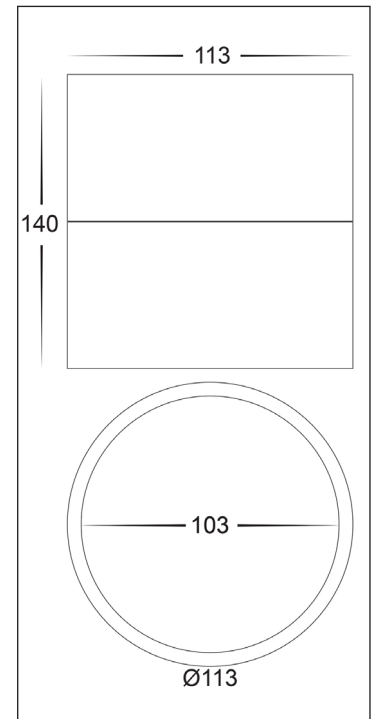

PHOTOMETRICS

Web: www.havitcommercial.com.au
Email: sales@havitcommercial.com.au
Phone: 02 9381 8383

ADDRESS: 8/133 Beauchamp Road, Matraville, N.S.W., 2036

Warranty Terms & Conditions

havitcommercial.com.au