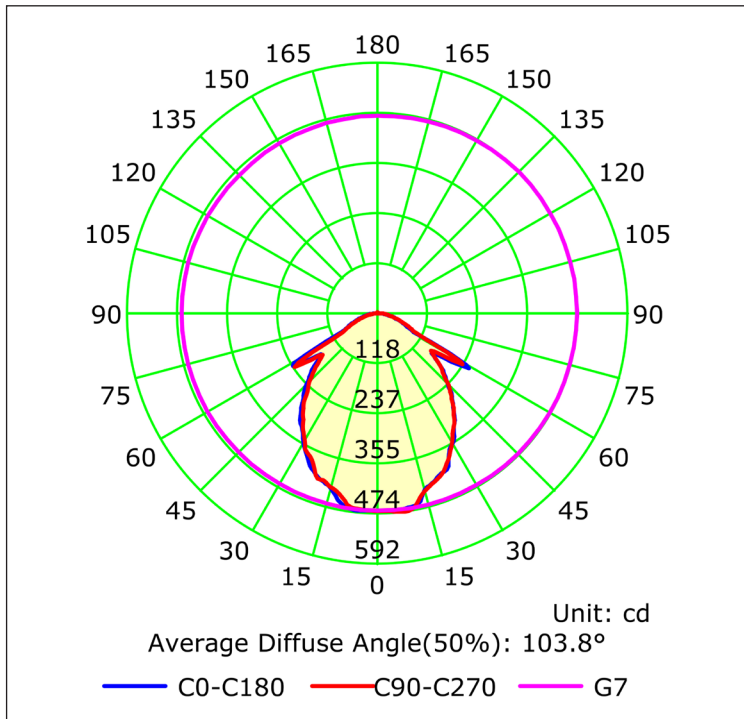

PHOTOMETRICS

Web: www.havitcommercial.com.au
Email: sales@havitcommercial.com.au
Phone: 02 9381 8383

ADDRESS: 8/133 Beauchamp Road, Matraville, N.S.W., 2036

Warranty Terms & Conditions

havitcommercial.com.au