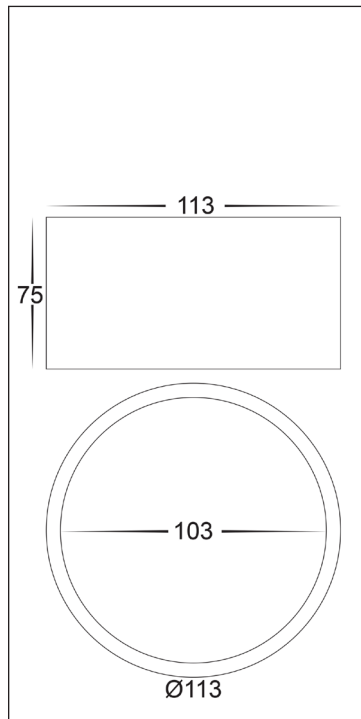

PHOTOMETRICS

Web: www.havitcommercial.com.au
Email: sales@havitcommercial.com.au
Phone: 02 9381 8383

ADDRESS: 8/133 Beauchamp Road, Matraville, N.S.W., 2036

Warranty Terms & Conditions

havitcommercial.com.au