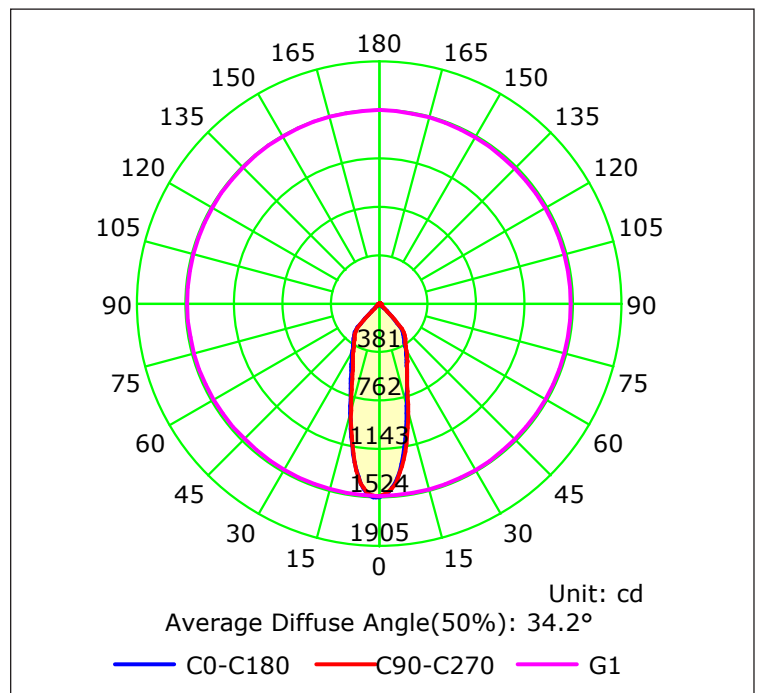

Chrome Insert

Gold Insert

Chrome Insert

Gold Insert

Black Insert

PHOTOMETRICS

Web: www.havitcommercial.com.au
Email: sales@havitcommercial.com.au
Phone: 02 9381 8383

ADDRESS: 8/133 Beauchamp Road, Matraville, N.S.W., 2036

WARRANTY TERMS & CONDITIONS

WEBSITE