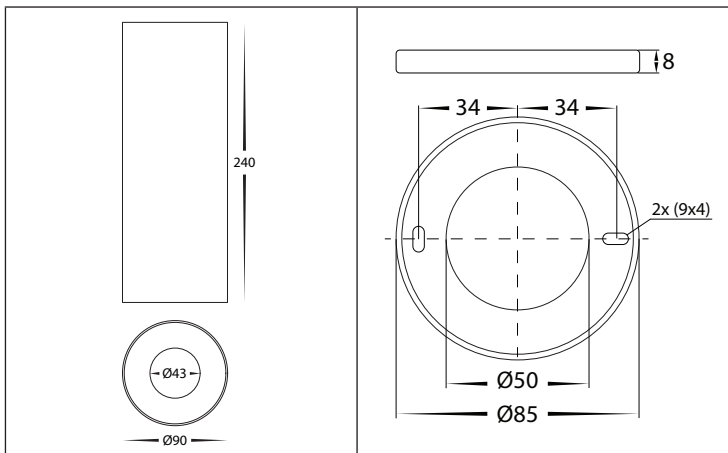

12W DALI SURFACE MOUNTED LED DOWNLIGHT

12W DALI DIMMABLE DOWNLIGHTS

MATERIAL	ALUMINIUM
COLOUR / FINISH	MATT BLACK OR MATT WHITE
COLOUR TEMP	2700K | 3000K | 4000K | 5000K | 5700K
LUMEN OUTPUT	688LM | 840LM | 916LM | 931LM | 1004LM
INSTALLATION TYPE	CEILING - SURFACE MOUNTED
INPUT VOLTAGE	240V AC
PROTECTION CLASS	1 (EARTH REQUIRED)
BUILT IN LED	12W LED
DIMMING	DALI DIMMABLE
CRI	RA>90
BEAM ANGLE	60°
IP RATING	IP54
IK RATING	IK08
WARRANTY	5 YEARS REPLACEMENT

ALUMINIUM BLACK

	HCP-8921234	12W LED	2700K 3000K 4000K 5000K 5700K	688LM 840LM 916LM 931LM 1004LM

ALUMINIUM WHITE

	HCP-8931234	12W LED	2700K 3000K 4000K 5000K 5700K	688LM 840LM 916LM 931LM 1004LM

ACCESSORIES

	HCP-89012-GR	GOLD INSERT TO SUIT 12W MODELS
	HCP-89012-BR	BLACK INSERT TO SUIT 12W MODELS
	HCP-89012-CR	CHROME INSERT TO SUIT 12W MODELS

Chrome Insert

Gold Insert

Chrome Insert

Gold Insert

Black Insert