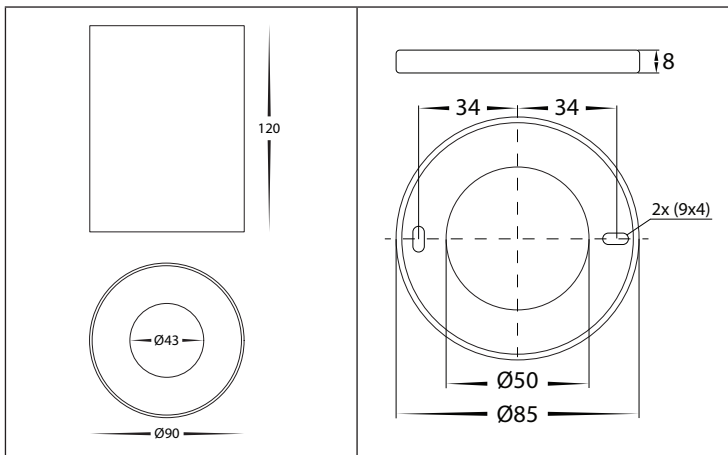

12W DALI SURFACE MOUNTED LED DOWNLIGHT

12W DALI DIMMABLE DOWNLIGHTS

MATERIAL	ALUMINIUM
COLOUR / FINISH	MATT BLACK OR MATT WHITE
COLOUR TEMP	2700K | 3000K | 4000K | 5000K | 5700K
LUMEN OUTPUT	688LM | 840LM | 916LM | 931LM | 1004LM
INSTALLATION TYPE	CEILING - SURFACE MOUNTED
INPUT VOLTAGE	240V AC
PROTECTION CLASS	1 (EARTH REQUIRED)
BUILT IN LED	12W LED
DIMMING	DALI DIMMABLE
CRI	RA>90
BEAM ANGLE	60°
IP RATING	IP54
IK RATING	IK08
WARRANTY	5 YEARS REPLACEMENT

ALUMINIUM BLACK

	HCP-8921224	12W LED	2700K 3000K 4000K 5000K 5700K	688LM 840LM 916LM 931LM 1004LM

ALUMINIUM WHITE

	HCP-8931224	12W LED	2700K 3000K 4000K 5000K 5700K	688LM 840LM 916LM 931LM 1004LM

ACCESSORIES

	HCP-89012-GR	GOLD INSERT TO SUIT 12W MODELS
	HCP-89012-BR	BLACK INSERT TO SUIT 12W MODELS
	HCP-89012-CR	CHROME INSERT TO SUIT 12W MODELS