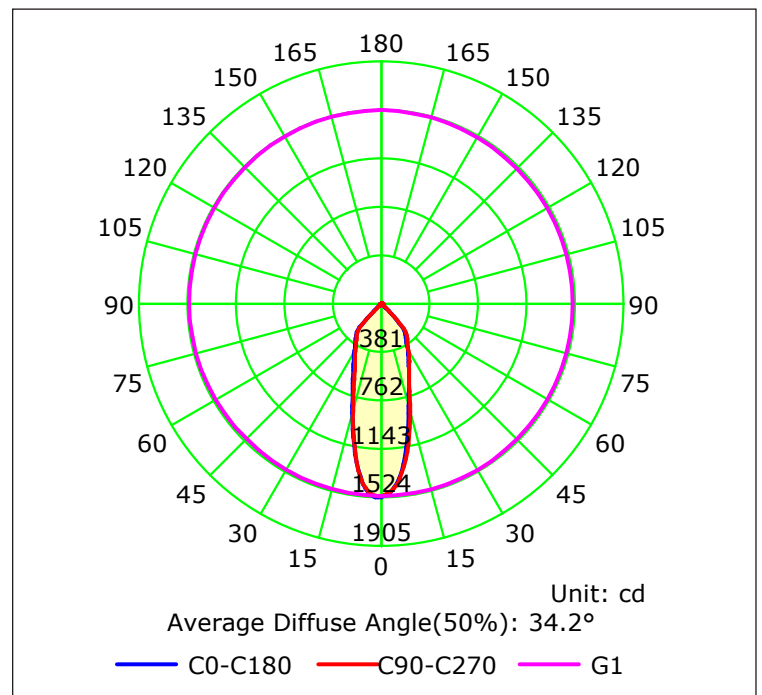

PHOTOMETRICS

Web: www.havitcommercial.com.au
Email: sales@havitcommercial.com.au
Phone: 02 9381 8383

ADDRESS: 8/133 Beauchamp Road, Matraville, N.S.W., 2036

WARRANTY TERMS & CONDITIONS

WEBSITE