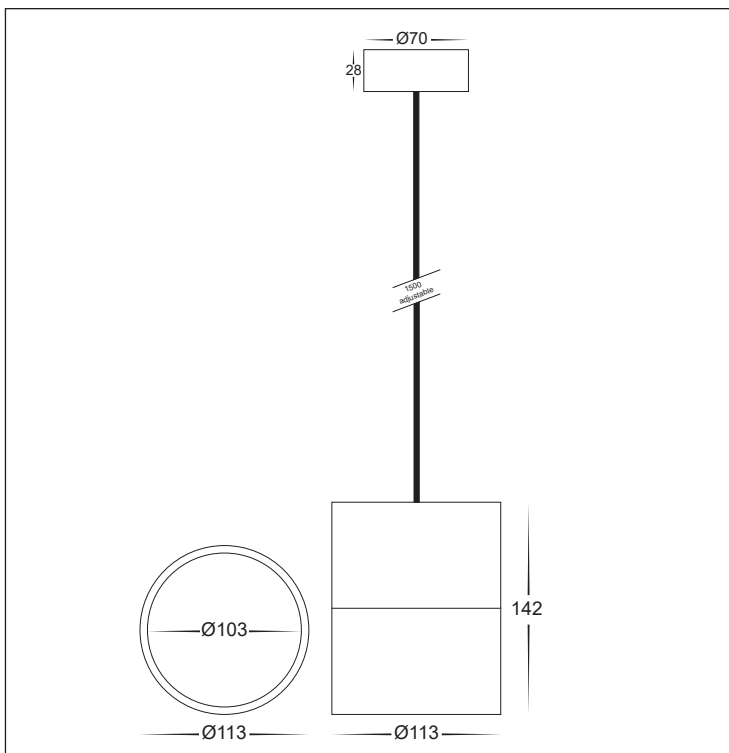

# 12W DALI DIMMABLE PENDANT

12W DALI DIMMABLE PENDANTS	
MATERIAL	ALUMINIUM
COLOUR / FINISH	MATT BLACK OR MATT WHITE
COLOUR TEMP	3000K   4000K   5500K (TRI COLOUR)
LUMEN OUTPUT	1051LM   1127LM   1138LM
INPUT VOLTAGE	240V AC
BUILT IN LED	12W LED
DIMMING	DALI DIMMABLE
CRI	RA>90
BEAM ANGLE	120°
IP RATING	IP20
LAMP EXPECTANCY	<30000HRS
UGR RATING	<28
WARRANTY	5 YEARS REPLACEMENT

ALUMINIUM BLACK			
HCP-8921204-PDT	12W LED	3000K	1051LM
		4000K	1127LM
		5500K	1138LM
ALUMINIUM WHITE			
HCP-8931204-PDT	12W LED	3000K	1051LM
		4000K	1127LM
		5500K	1138LM

## PHOTOMETRICS