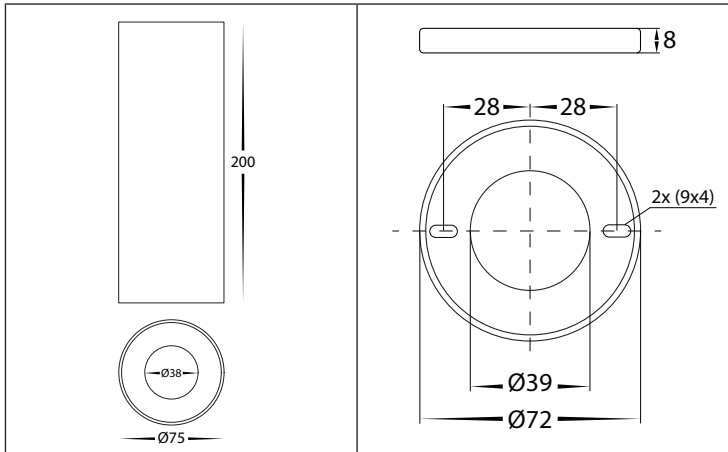

7W DALI SURFACE MOUNTED LED DOWNLIGHT

7W DALI DIMMABLE DOWNLIGHTS

MATERIAL	ALUMINIUM
COLOUR / FINISH	MATT BLACK OR MATT WHITE
COLOUR TEMP	2700K | 3000K | 4000K | 5000K | 5700K
LUMEN OUTPUT	499LM | 512LM | 558LM | 593LM | 601LM
INSTALLATION TYPE	CEILING - SURFACE MOUNTED
INPUT VOLTAGE	240V AC
PROTECTION CLASS	1 (EARTH REQUIRED)
BUILT IN LED	7W LED
DIMMING	DALI DIMMABLE
CRI	RA>90
BEAM ANGLE	60°
IP RATING	IP54
IK RATING	IK08
WARRANTY	5 YEARS REPLACEMENT

ALUMINIUM BLACK

	HCP-8920734	7W LED	2700K 3000K 4000K 5000K 5700K	499LM 512LM 558LM 593LM 601LM

ALUMINIUM WHITE

	HCP-8930734	7W LED	2700K 3000K 4000K 5000K 5700K	499LM 512LM 558LM 593LM 601LM

ACCESSORIES

	HCP-89007-GR	GOLD INSERT TO SUIT 7W MODELS
	HCP-89007-BR	BLACK INSERT TO SUIT 7W MODELS
	HCP-89007-CR	CHROME INSERT TO SUIT 7W MODELS

Chrome Insert